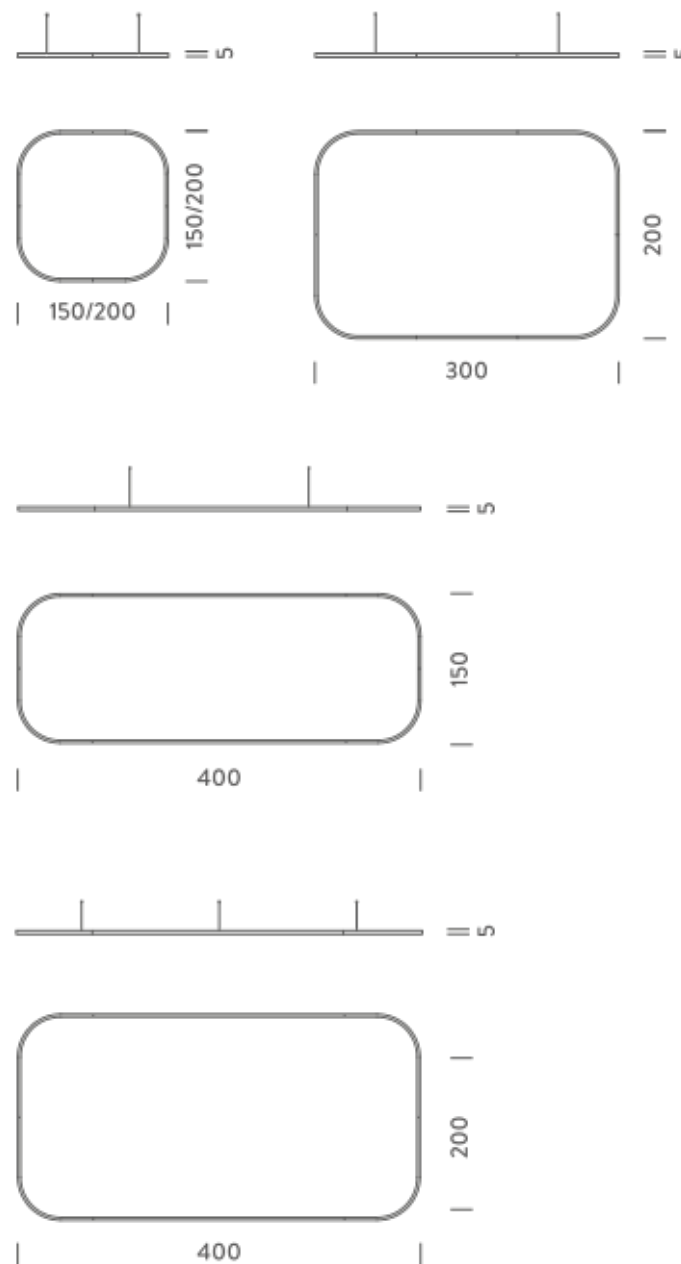

3X2M | UP - DOWNLIGHT - 3000K

LAMPING

Source	Linear LED
Total power	268W
Emission	Diffused orientable
Switching	DALI 1-100%
Tension	220/240V
Color temperature	3000K
Luminous flux	16440lm
Typ CRI	90
Energy class	E
IP class	40
Dimensions	300x200x5cm
Materials	Aluminium
Notes	included: 2 drivers WALIM150W24VIN, 2x dimmer interface WDIMDALIHP, 2 electrical cables 5m, 4x adjustable metal cables length 3m (including ceiling attachment). Shipped in 2 pieces
Customization options	Shapes, sizes
Accessories	Canopy, for concrete ceiling | Canopy box, 1 driver, 1 electrical cable | Ceiling plate, for false ceiling
Net lamp weight	10,7 kg

Codes

BZRQ1720G15WBO
BZRQ1720G15WNE
BZRQ1720G15WOR

PACKAGE

Package 01 Dimension: 310x110x15 cm / Gross weight: 18,7 kg

Certificazioni

NEMO 3.000