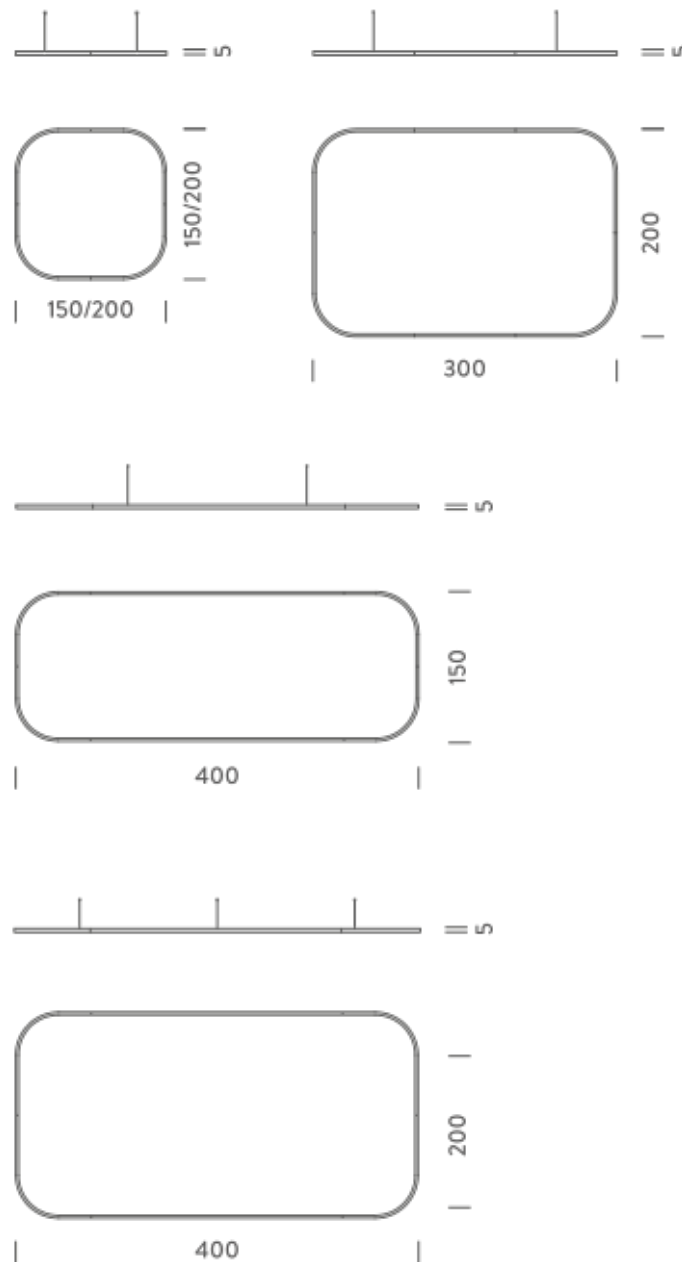

2X2M | UP - DOWNLIGHT - 2700K

LAMPING

Source	Linear LED
Total power	211W
Emission	Diffused orientable
Switching	DALI 1-100%
Tension	220/240V
Color temperature	2700K
Luminous flux	12195lm
Typ CRI	90
Energy class	E
IP class	40
Dimensions	200x200x5cm
Materials	Aluminium
Notes	included: 1 driver WALIM250W24VIN, 1 dimmer interface WDIMDALIHP, 2 electrical cables 5m, 4x adjustable metal cables length 3m (including ceiling attachment). Shipped in 2 pieces

Customization options

Accessories

Net lamp weight

Codes

BZRQ1716G15DBO
BZRQ1716G15DNE
BZRQ1716G15DOR

Shapes, sizes
Canopy, for concrete ceiling | Canopy box, 1 driver, 2 electrical cables | Ceiling plate, for false ceiling

Structure

white
black
gold

PACKAGE

Package 01

Dimension: 210x110x15 cm / Gross weight: 13,5 kg

Certificazioni

NEMO^{3.000}