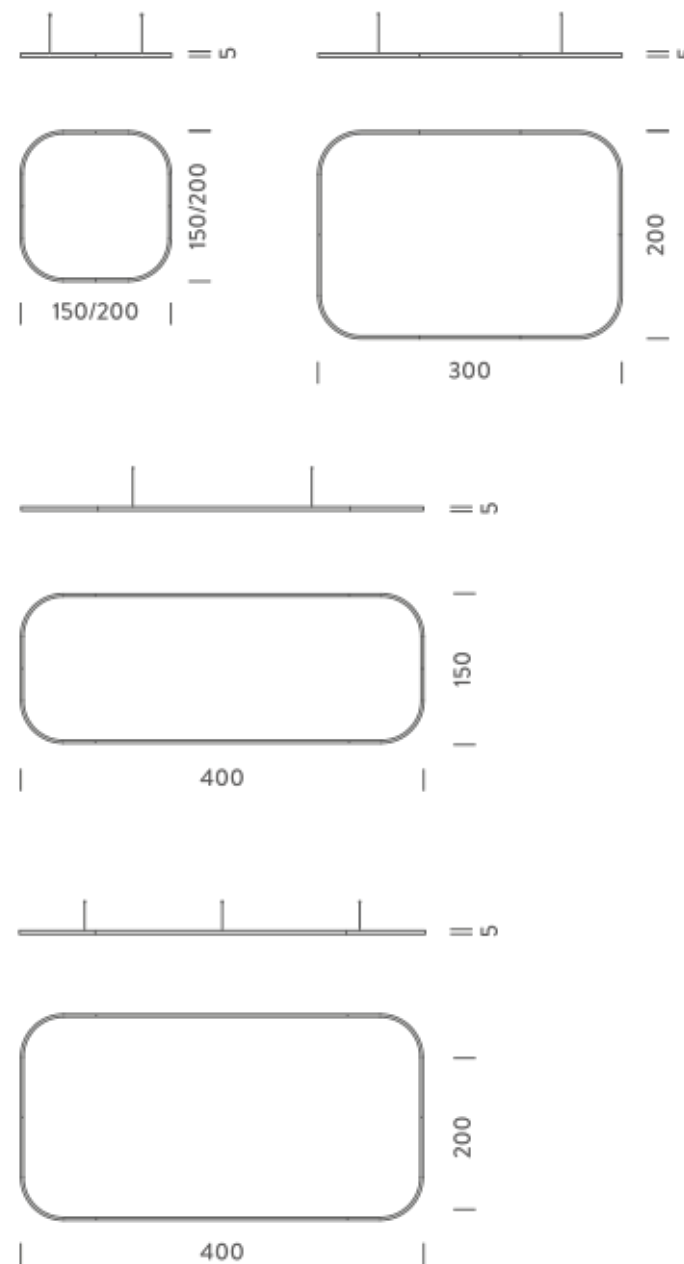

## LAMPING

Source	Linear LED
Total power	154W
Emission	Diffused orientable
Switching	DALI 1-100%
Tension	220/240V
Color temperature	2700K
Luminous flux	8863lm
Typ CRI	90
Energy class	E
IP class	40
Dimensions	150x150x5cm
Materials	Aluminium
Notes	included: 1 driver WALIM250W24VIN, 1 dimmer interface WDIMDALIHP, 1 electrical cable 5m, 4x adjustable metal cables length 3m (including ceiling attachment). Shipped assembled
Customization options	Shapes, sizes
Accessories	Canopy, for concrete ceiling   Canopy box, 1 driver, 1 electrical cable   Ceiling plate, for false ceiling
Net lamp weight	6,1 kg

## LAMPING

Source	Linear LED
Total power	154W
Emission	Diffused orientable
Switching	DALI 1-100%
Tension	220/240V
Color temperature	3000K
Luminous flux	9384lm
Typ CRI	90
Energy class	E
IP class	40
Dimensions	150x150x5cm
Materials	Aluminium
Notes	included: 1 driver WALIM250W24VIN, 1 dimmer interface WDIMDALIHP, 1 electrical cable 5m, 4x adjustable metal cables length 3m (including ceiling attachment). Shipped assembled
Customization options	Shapes, sizes
Accessories	Canopy, for concrete ceiling   Canopy box, 1 driver, 1 electrical cable   Ceiling plate, for false ceiling
Net lamp weight	6,1 kg

## LAMPING

Source	Linear LED
Total power	154W
Emission	Diffused orientable
Switching	DALI 1-100%
Tension	220/240V
Color temperature	4000K
Luminous flux	10427lm
Typ CRI	90
Energy class	D
IP class	40
Dimensions	150x150x5cm
Materials	Aluminium
Notes	included: 1 driver WALIM250W24VIN, 1 dimmer interface WDIMDALIHP, 1 electrical cable 5m, 4x adjustable metal cables length 3m (including ceiling attachment). Shipped assembled
Customization options	Shapes, sizes
Accessories	Canopy, for concrete ceiling   Canopy box, 1 driver, 1 electrical cable   Ceiling plate, for false ceiling
Net lamp weight	6,1 kg

## Structure

white  
black  
gold

Dimension: 160x160x15 cm / Gross weight: 9,6 kg