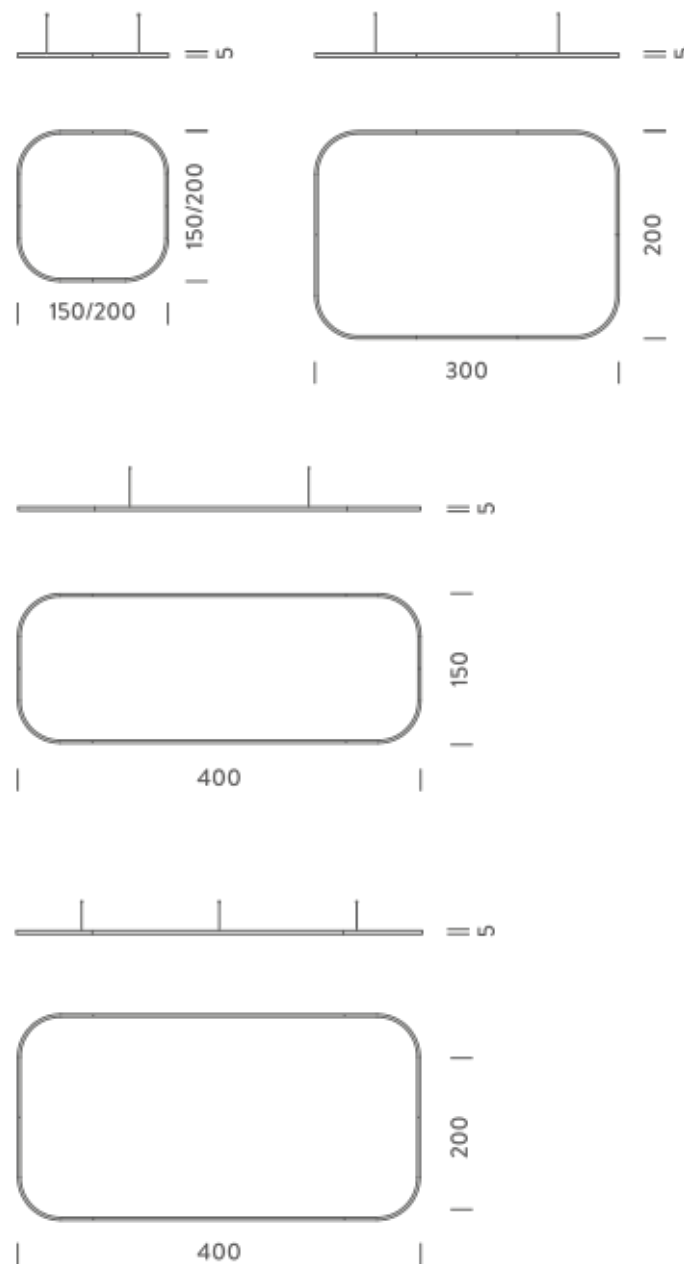

## LAMPING

Source	Linear LED
Total power	154W
Emission	Diffused orientable
Switching	DALI 1-100%
Tension	220/240V
Color temperature	2700K
Luminous flux	8863lm
Typ CRI	90
Energy class	E
IP class	40
Dimensions	150x150x5cm
Materials	Aluminium
Notes	included: 1 driver WALIM250W24VIN, 1 dimmer interface WDIMDALIHP, 1 electrical cable 5m, 4x adjustable metal cables length 3m (including ceiling attachment). Shipped assembled
Customization options	Shapes, sizes
Accessories	Canopy, for concrete ceiling   Canopy box, 1 driver, 1 electrical cable   Ceiling plate, for false ceiling
Net lamp weight	6,1 kg

## Structure

white  
black  
gold

Dimension: 160x160x15 cm / Gross weight: 9,6 kg