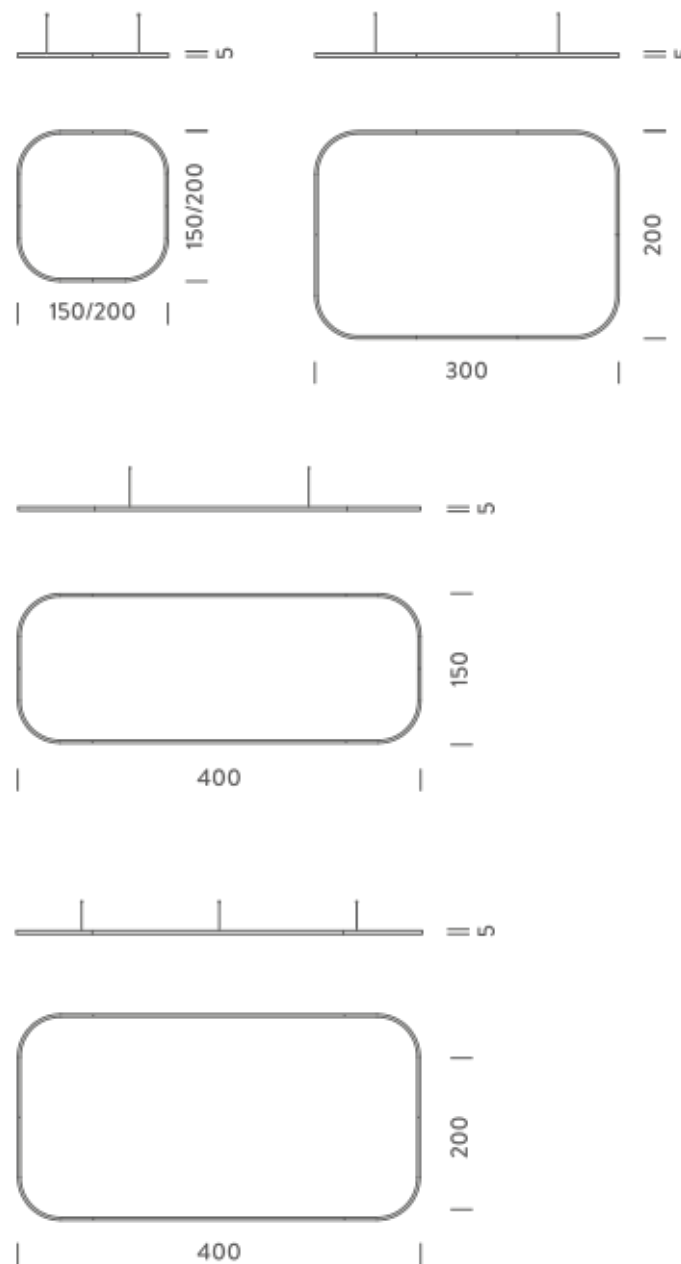

3X2M | UP - DOWNLIGHT - 4000K

LAMPING

Source	Linear LED
Total power	268W
Emission	Diffused orientable
Switching	DALI 1-100%
Tension	220/240V
Color temperature	4000K
Luminous flux	18267lm
Typ CRI	90
Energy class	D
IP class	40
Dimensions	300x200x5cm
Materials	Aluminium
Notes	included: 2 drivers WALIM150W24VIN, 2x dimmer interface WDIMDALIHP, 2 electrical cables 5m, 4x adjustable metal cables length 3m (including ceiling attachment). Shipped in 2 pieces
Customization options	Shapes, sizes
Accessories	Canopy, for concrete ceiling | Ceiling plate, for false ceiling
Net lamp weight	10,7 kg

Codes

BZRQ1720G15NBO

BZRQ1720G15NNE

BZRQ1720G15NOR

PACKAGE

Package 01

Dimension: 310x110x15 cm / Gross weight: 18,7 kg

Certificazioni

NEMO^{3,000}