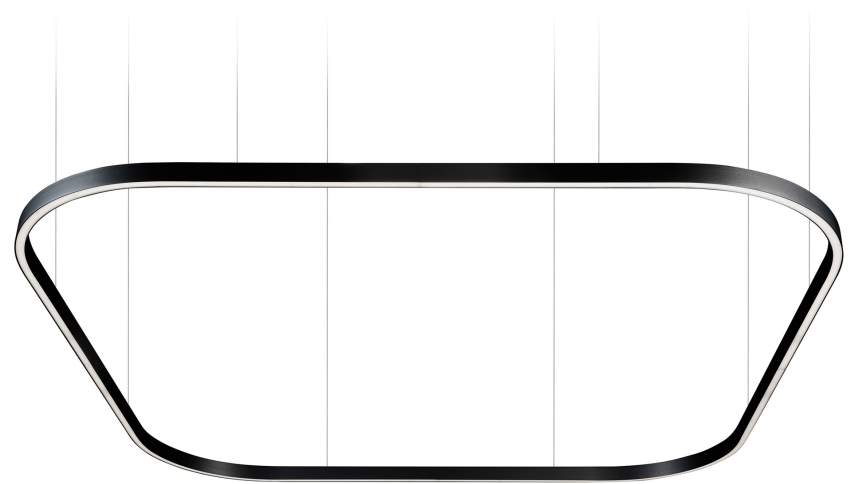

ZIRKOL SQUARE

ZIRKOL – S is a family of polygonal suspension lamps suitable for general and decorative lighting.

Anodized aluminium body and opal screen for a homogeneous lighting.

Available as single direct light emission version or with double light emission with high flux and different colour temperatures.

Remote driver and dimmer interface included