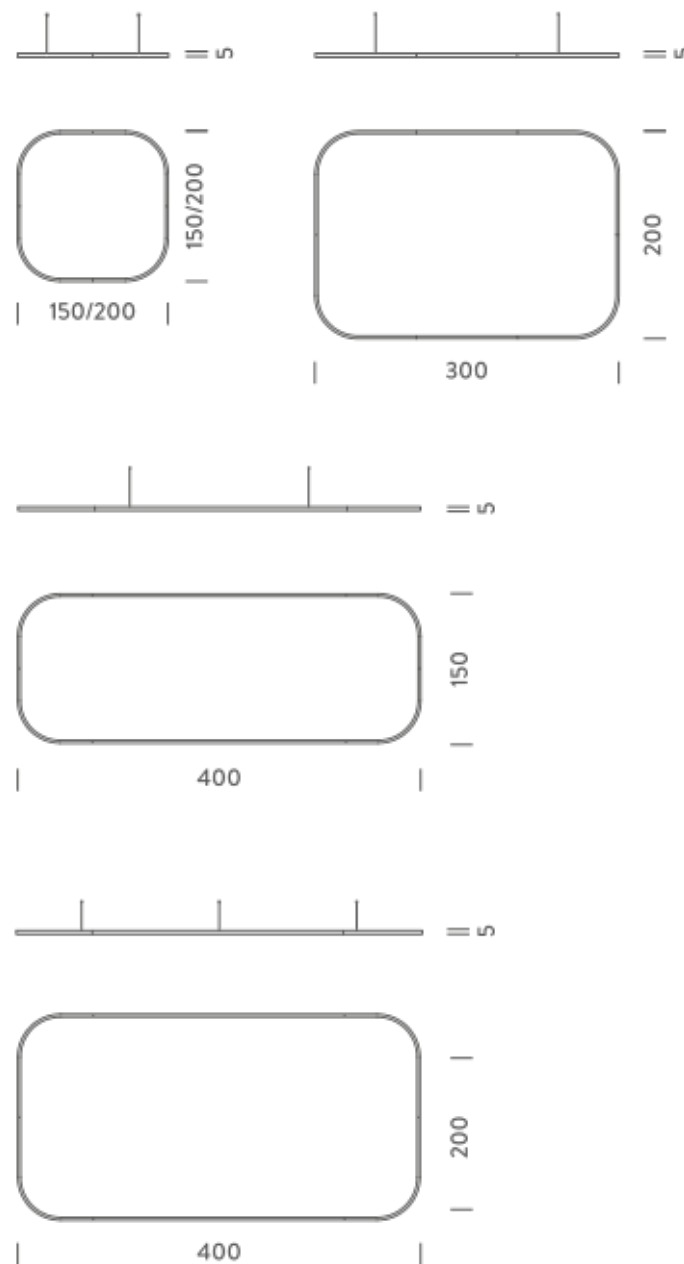

### Structure

white  
black  
gold

Dimension: 310x110x15 cm / Gross weight: 21,2 kg