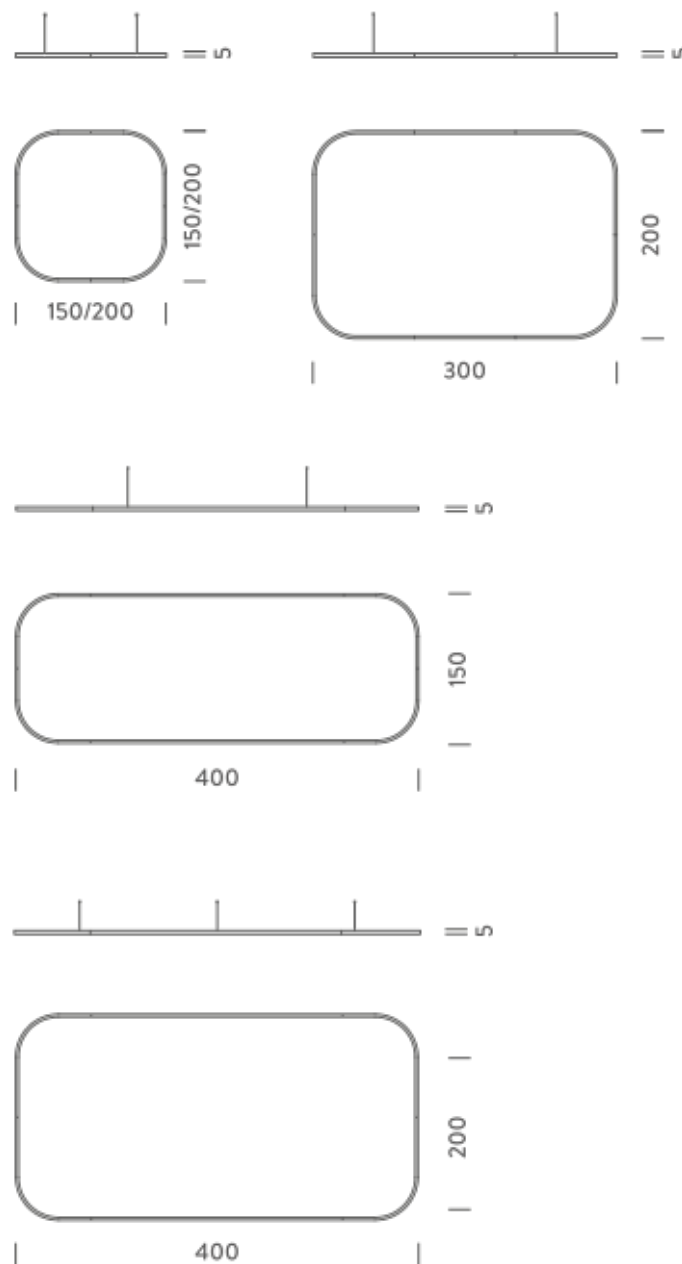

## LAMPING

Source	Linear LED
Total power	154W
Emission	Diffused orientable
Switching	DALI 1-100%
Tension	220/240V
Color temperature	2700K
Luminous flux	8863lm
Typ CRI	90
Energy class	E
IP class	40
Dimensions	150x150x5cm
Materials	Aluminium
Notes	included: 1 driver WALIM250W24VIN, 1 dimmer interface WDIMDALIHP, 1 electrical cable 5m, 4x adjustable metal cables length 3m (including ceiling attachment). Shipped assembled
Customization options	Shapes, sizes
Accessories	Canopy, for concrete ceiling   Canopy box, 1 driver, 1 electrical cable   Ceiling plate, for false ceiling
Net lamp weight	6,1 kg

## Structure

white  
black  
gold

Dimension: 160x160x15 cm / Gross weight: 9,6 kg

## LAMPING

Source	Linear LED
Total power	154W
Emission	Diffused orientable
Switching	DALI 1-100%
Tension	220/240V
Color temperature	3000K
Luminous flux	9384lm
Typ CRI	90
Energy class	E
IP class	40
Dimensions	150x150x5cm
Materials	Aluminium
Notes	included: 1 driver WALIM250W24VIN, 1 dimmer interface WDIMDALIHP, 1 electrical cable 5m, 4x adjustable metal cables length 3m (including ceiling attachment). Shipped assembled
Customization options	Shapes, sizes
Accessories	Canopy, for concrete ceiling   Canopy box, 1 driver, 1 electrical cable   Ceiling plate, for false ceiling
Net lamp weight	6,1 kg