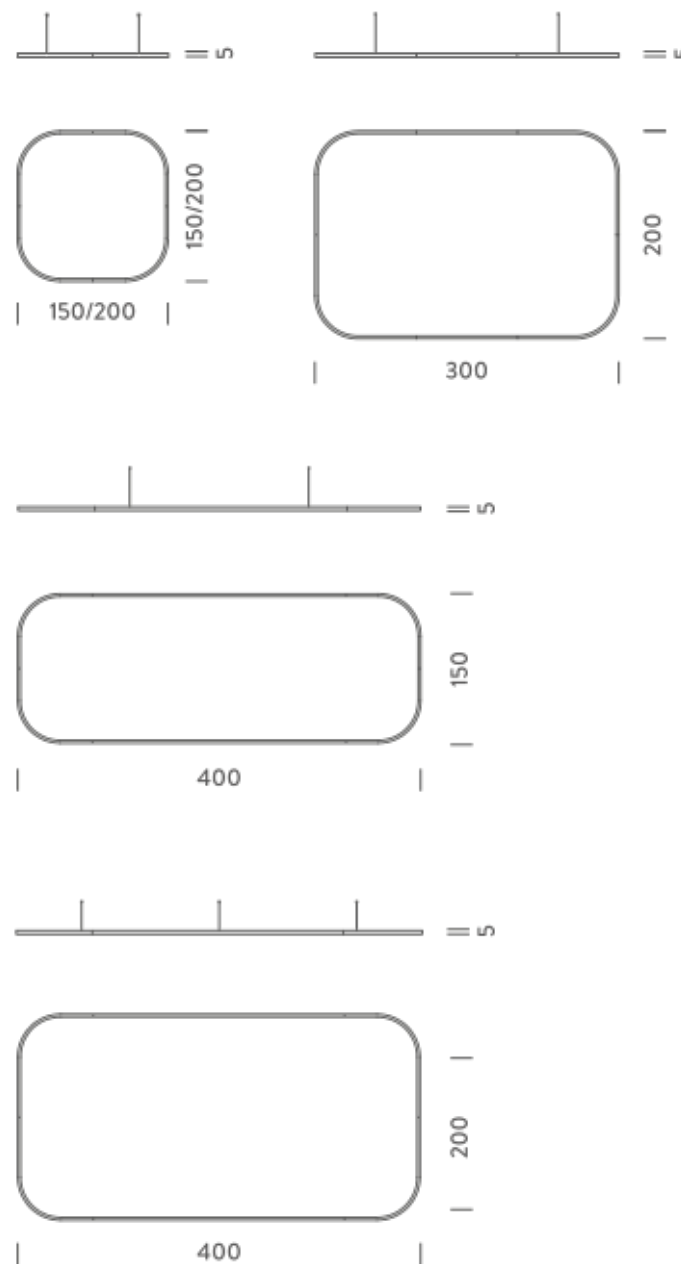

2X2M | UP - DOWNLIGHT - 4000K

LAMPING

Source	Linear LED
Total power	211W
Emission	Diffused orientable
Switching	DALI 1-100%
Tension	220/240V
Color temperature	4000K
Luminous flux	14347lm
Typ CRI	90
Energy class	D
IP class	40
Dimensions	200x200x5cm
Materials	Aluminium
Notes	included: 1 driver WALIM250W24VIN, 1 dimmer interface WDIMDALIHP, 2 electrical cables 5m, 4x adjustable metal cables length 3m (including ceiling attachment). Shipped in 2 pieces

Customization options

Accessories

Net lamp weight

Codes

BZRQ1716G15NBO
BZRQ1716G15NNE
BZRQ1716G15NOR

PACKAGE

Package 01

Structure	white black gold
Dimensions	210x110x15 cm / Gross weight: 13,5 kg

Certificazioni

NEMO^{3.000}