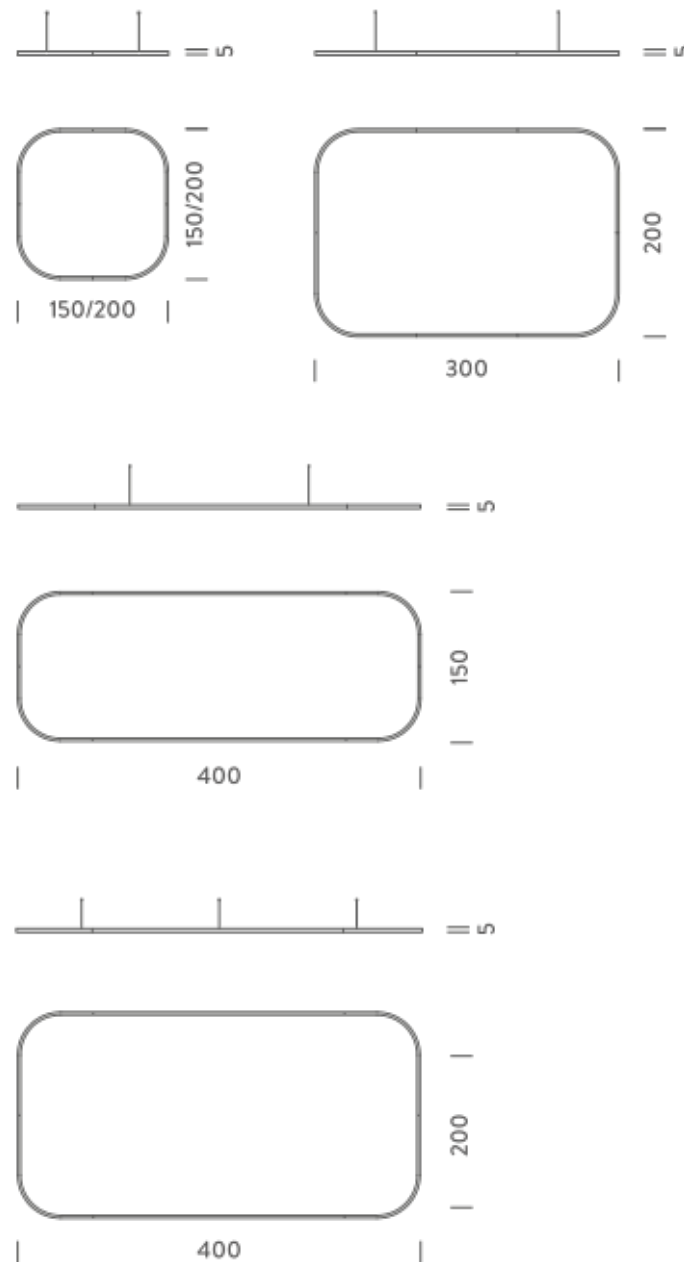

2X2M | UP - DOWNLIGHT - 3000K

LAMPING

Source	Linear LED
Total power	211W
Emission	Diffused orientable
Switching	DALI 1-100%
Tension	220/240V
Color temperature	3000K
Luminous flux	12912lm
Typ CRI	90
Energy class	E
IP class	40
Dimensions	200x200x5cm
Materials	Aluminium
Notes	included: 1 driver WALIM250W24VIN, 1 dimmer interface WDIMDALIHP, 2 electrical cables 5m, 4x adjustable metal cables length 3m (including ceiling attachment). Shipped in 2 pieces
Customization options	Shapes, sizes
Accessories	Canopy, for concrete ceiling | Canopy box, 1 driver, 2 electrical cables | Ceiling plate, for false ceiling
Net lamp weight	8,1 kg

Codes

BZRQ1716G15WBO
BZRQ1716G15WNE
BZRQ1716G15WOR

PACKAGE

Package 01 Dimension: 210x110x15 cm / Gross weight: 13,5 kg

Certificazioni

NEMO s.p.a.