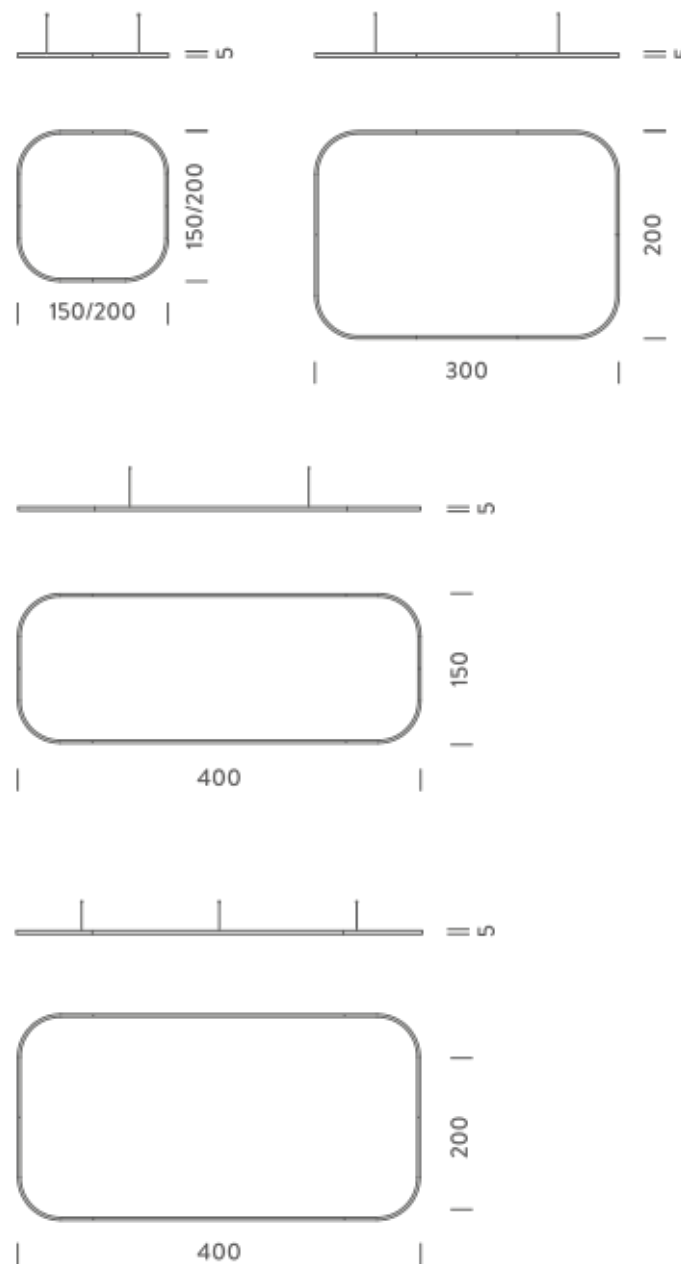

### LAMPING

Source	Linear LED
Total power	268W
Emission	Diffused orientable
Switching	DALI 1-100%
Tension	220/240V
Color temperature	2700K
Luminous flux	15527lm
Typ CRI	90
Energy class	E
IP class	40
Dimensions	300x200x5cm
Materials	Aluminium
Notes	included: 2 drivers WALIM150W24VIN, 2x dimmer interface WDIMDALIHP, 2 electrical cables 5m, 4x adjustable metal cables length 3m (including ceiling attachment). Shipped in 2 pieces
Customization options	Shapes, sizes
Accessories	Canopy, for concrete ceiling   Canopy box, 1 driver, 1 electrical cable   Ceiling plate, for false ceiling
Net lamp weight	10,7 kg

### Structure

white  
black  
gold

Dimension: 310x110x15 cm / Gross weight: 18,7 kg