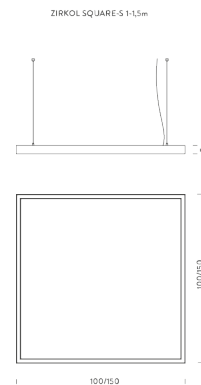

1M | DOWNLIGHT | 2700K

LAMPING

Source	Linear LED
Total power	58W
Switching	DALI 1-100%
Tension	110/240V
Color temperature	2700K
Luminous flux	3330lm
Typ CRI	90
Notes	remote driver | RAL 9005 black | RAL 9016 white | shipped assembled

Codes

BZRA1610G15DBO
BZRA1610G15DNE
BZRA1610G15DOR

Structure

white
black
matte gold

Certificazioni