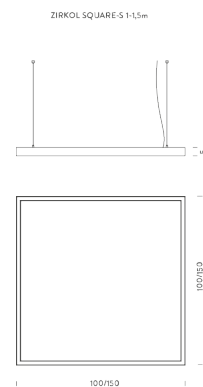

1M | DOWNLIGHT | 4000K

LAMPING

Source	Linear LED
Total power	58W
Switching	DALI 1-100%
Tension	110/240V
Color temperature	4000K
Luminous flux	3920lm
Typ CRI	90
Notes	remote driver | RAL 9005 black | RAL 9016 white | shipped assembled

Codes

BZRA1610G15NBO
BZRA1610G15NNE
BZRA1610G15NOR

Structure

white
black
matte gold

Certificazioni