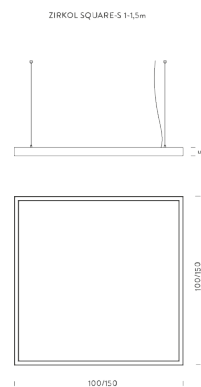

1,5M | DOWNLIGHT | 2700K

LAMPING

Source	Linear LED
Total power	87W
Switching	DALI 1-100%
Tension	110/240V
Color temperature	2700K
Luminous flux	5000lm
Typ CRI	90
Notes	RAL 9005 black | RAL 9016 white | shipped assembled

Codes

BZRA1615G15DBO
BZRA1615G15DNE
BZRA1615G15DOR

Structure

white
black
matte gold

Certificazioni