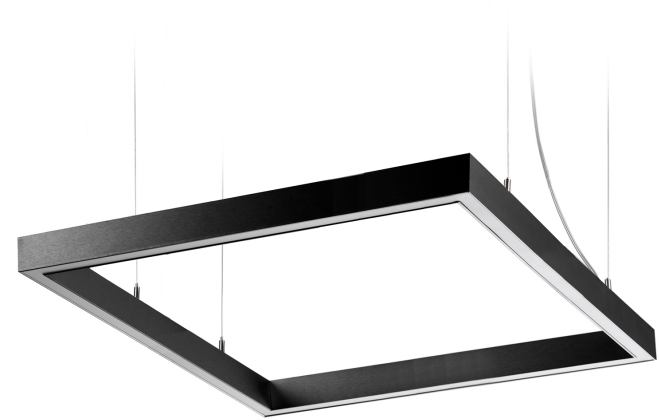

ZIRKOL SQUARE 90

Zirkol Square 90 is a family of square suspension lamps with a right-angle for general and decorative lighting. Anodized aluminium body and opal screen for homogeneous lighting. CRI 90. Light emission can be direct or bi-emission with high luminous flux and different colour temperatures. Available in the finishes black, white and matte gold.

1M | DOWNLIGHT | 2700K

LAMPING

Source	Linear LED
Total power	58W
Switching	DALI 1-100%
Tension	110/240V
Color temperature	2700K
Luminous flux	3330lm
Typ CRI	90
Notes	remote driver RAL 9005 black RAL 9016 white shipped assembled