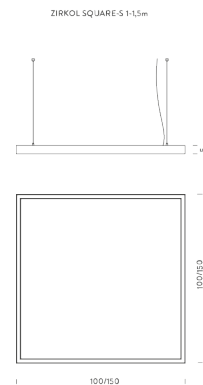

1M | DOWNLIGHT | 3000K

LAMPING

Source	Linear LED
Total power	58W
Switching	DALI 1-100%
Tension	110/240V
Color temperature	3000K
Luminous flux	3525lm
Typ CRI	90
Notes	remote driver | RAL 9005 black | RAL 9016 white | shipped assembled

Codes

BZRA1610G15WBO
BZRA1610G15WNE
BZRA1610G15WOR

Structure

white
black
matte gold

Certificazioni