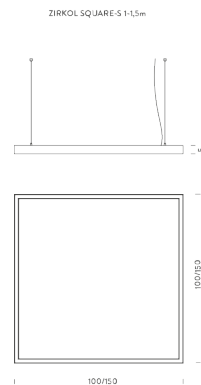

1,5M | DOWNLIGHT | 3000K

LAMPING

Source	Linear LED
Total power	87W
Switching	DALI 1-100%
Tension	110/240V
Color temperature	3000K
Luminous flux	5290lm
Typ CRI	90
Notes	RAL 9005 black | RAL 9016 white | shipped assembled

Codes

BZRA1615G15WBO
BZRA1615G15WNE
BZRA1615G15WOR

Structure

white
black
matte gold

Certificazioni