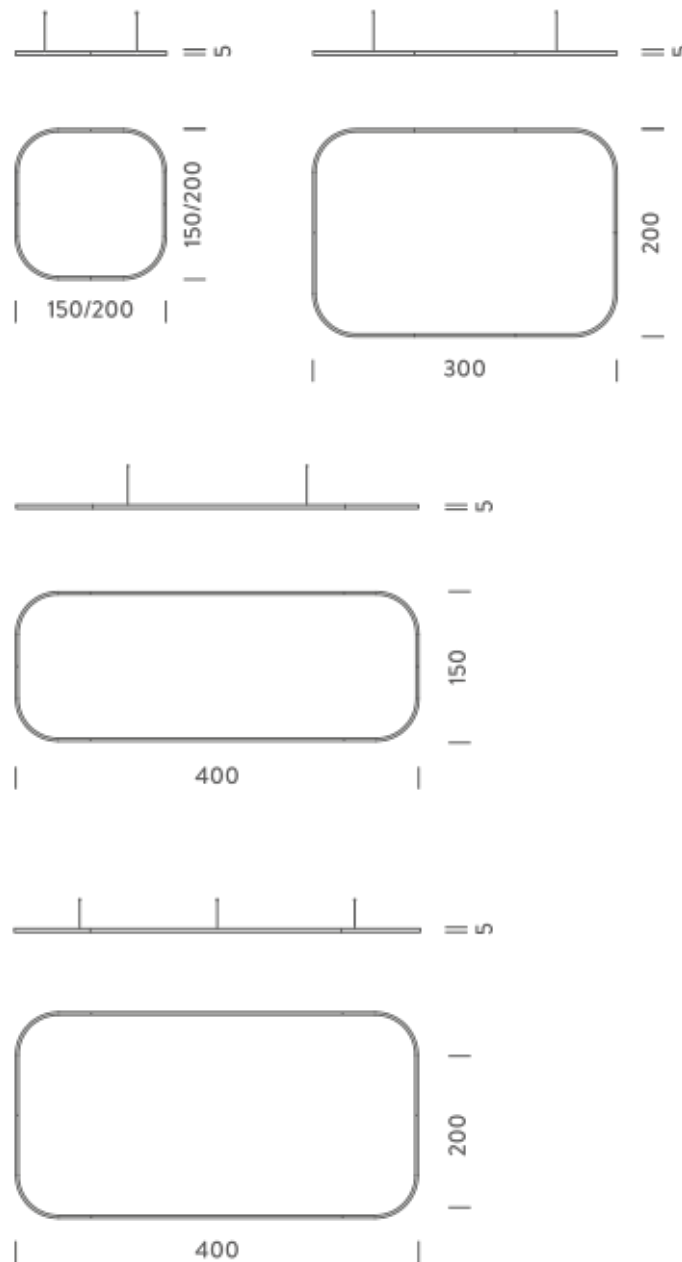

3X2M | DOWNLIGHT - 3000K

LAMPING

Source	Linear LED
Total power	134W
Emission	Diffused orientable
Switching	DALI 1-100%
Tension	220/240V
Color temperature	3000K
Luminous flux	8220lm
Typ CRI	90
Energy class	E
IP class	40
Dimensions	300x200x5cm
Materials	Aluminium
Notes	included: 1 driver WALIM150W24VIN, 1 dimmer interface WDIMDALIHP, 2 electrical cables 5m, 4x adjustable metal cables length 3m (including ceiling attachment). Shipped in 2 pieces
Customization options	Shapes, sizes
Accessories	Canopy, for concrete ceiling | Canopy box, 1 driver, 2 electrical cables | Ceiling plate, for false ceiling
Net lamp weight	9,9 kg

Codes

BZRQ1610G15WBO
BZRQ1610G15WNE
BZRQ1610G15WOR

PACKAGE

Package 01 Dimension: 310x110x15 cm / Gross weight: 17,9 kg

Certificazioni

NEMO^{3,000}