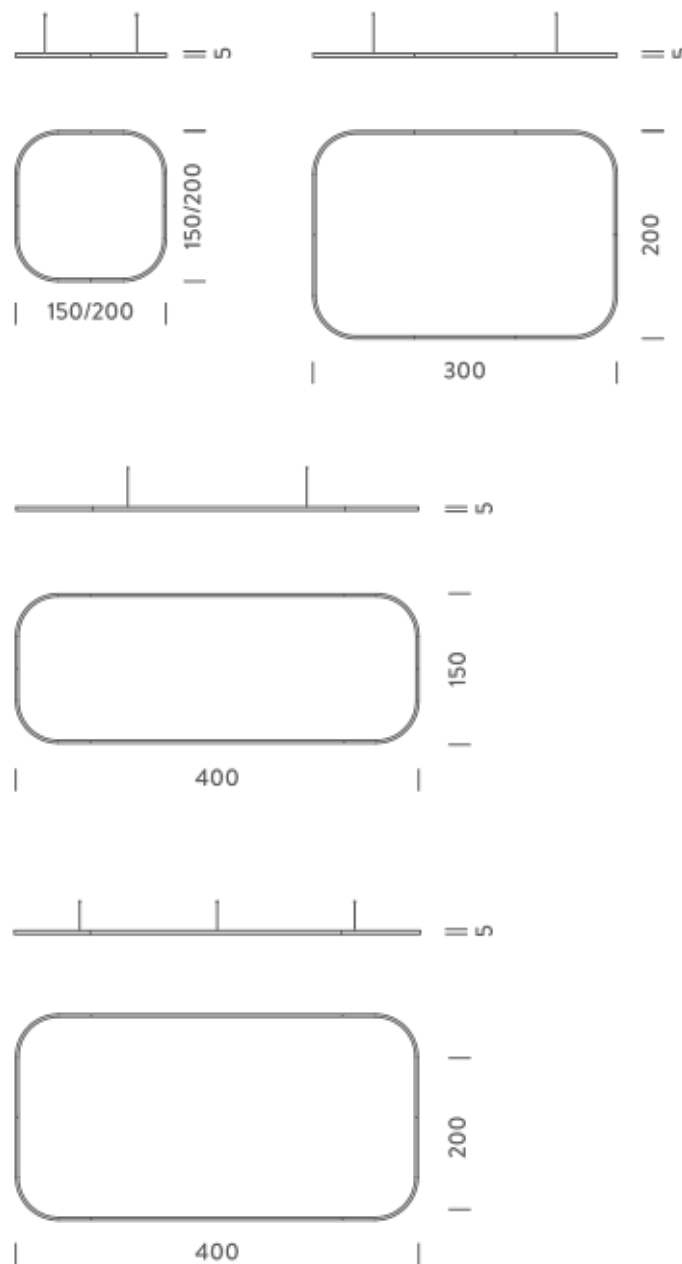

3X2M | DOWNLIGHT - 2700K

LAMPING

Source	Linear LED
Total power	134W
Emission	Diffused orientable
Switching	DALI 1-100%
Tension	220/240V
Color temperature	2700K
Luminous flux	7764lm
Typ CRI	90
Energy class	E
IP class	40
Dimensions	300x200x5cm
Materials	Aluminium
Notes	included: 1 driver WALIM150W24VIN, 1 dimmer interface WDIMDALIHP, 2 electrical cables 5m, 4x adjustable metal cables length 3m (including ceiling attachment). Shipped in 2 pieces
Customization options	Shapes, sizes
Accessories	Canopy, for concrete ceiling | Canopy box, 1 driver, 2 electrical cables | Ceiling plate, for false ceiling
Net lamp weight	9,9 kg

Codes

BZRQ1610G15DBO
BZRQ1610G15DNE
BZRQ1610G15DOR

PACKAGE

Package 01

Structure

white
black
gold

Dimension: 310x110x15 cm / Gross weight: 17,9 kg

Certificazioni

NEMO^{3,000}