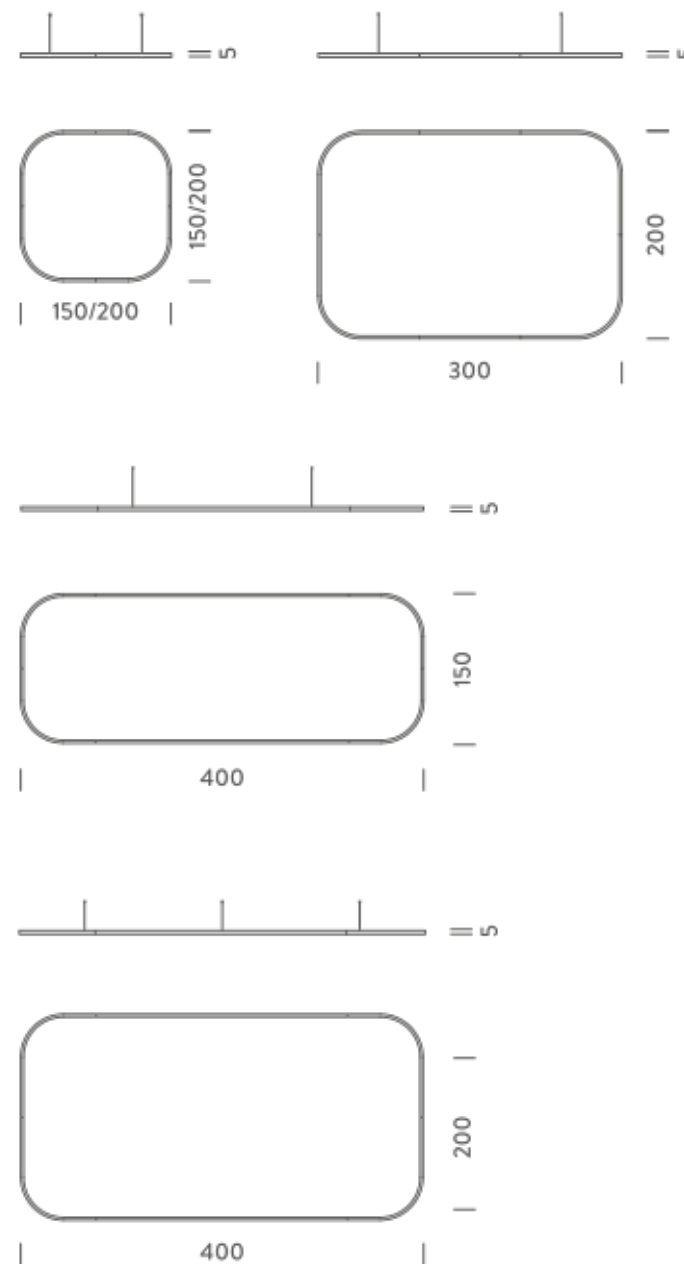

1,5X1,5M | DOWNLIGHT - 2700K

LAMPING

Source	Linear LED
Total power	77W
Emission	Diffused orientable
Switching	DALI 1-100%
Tension	110/240V
Color temperature	2700K
Luminous flux	4432lm
Typ CRI	90
Energy class	E
IP class	40
Dimensions	150x150x5cm
Materials	Aluminium
Notes	included: 1 driver WALIMLED100/24, 1 dimmer interface WDIMDALIHP, 1 electrical cable 5m, 4x adjustable metal cables length 3m (including ceiling attachment). Shipped assembled
Customization options	Shapes, sizes
Accessories	Canopy, for concrete ceiling | Canopy box, 1 driver, 1 electrical cable | Ceiling plate, for false ceiling
Net lamp weight	6,1 kg

Codes

BZRQ1606G15DBO
BZRQ1606G15DNE
BZRQ1606G15DOR

PACKAGE

Package 01 Dimension: 160x160x15 cm / Gross weight: 9,6 kg

Certificazioni

NEMO^{3.000}