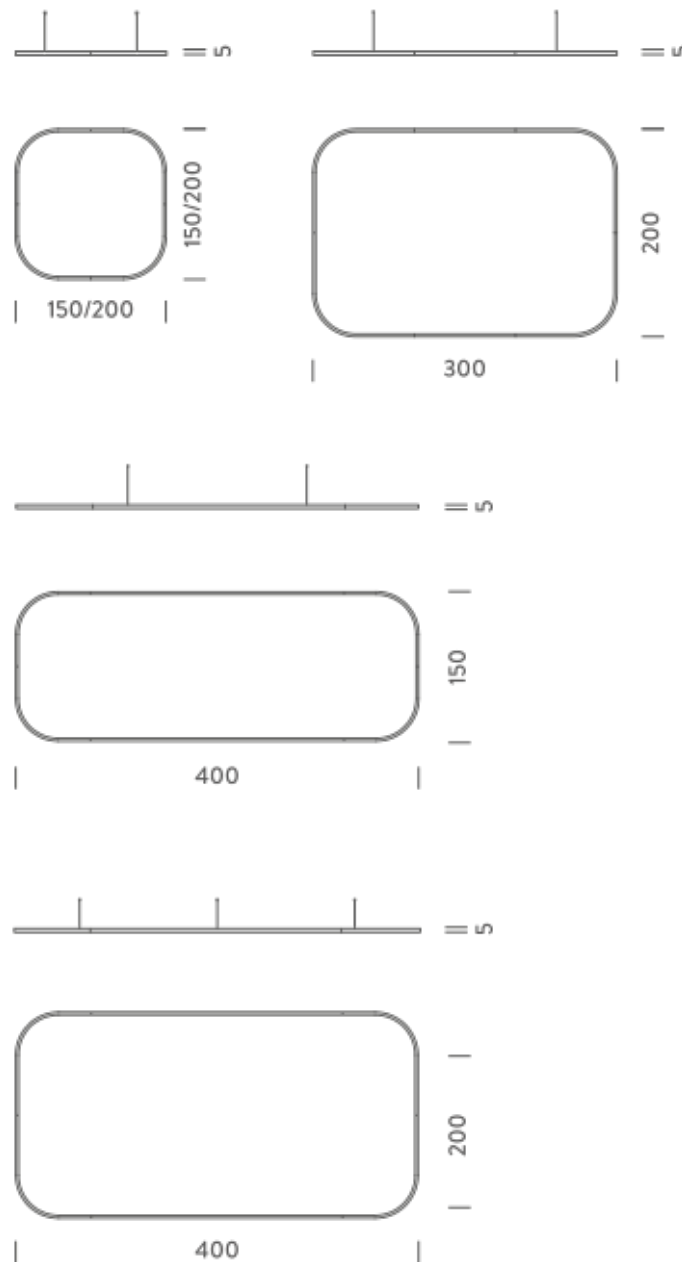

3X2M | DOWNLIGHT - 4000K

LAMPING

Source	Linear LED
Total power	134W
Emission	Diffused orientable
Switching	DALI 1-100%
Tension	220/240V
Color temperature	4000K
Luminous flux	9134lm
Typ CRI	90
Energy class	D
IP class	40
Dimensions	300x200x5cm
Materials	Aluminium
Notes	included: 1 driver WALIM150W24VIN, 1 dimmer interface WDIMDALIHP, 2 electrical cables 5m, 4x adjustable metal cables length 3m (including ceiling attachment). Shipped in 2 pieces
Customization options	Shapes, sizes
Accessories	Canopy, for concrete ceiling | Canopy box, 1 driver, 2 electrical cables | Ceiling plate, for false ceiling
Net lamp weight	9,9 kg

Codes

BZRQ1610G15NBO
BZRQ1610G15NNE
BZRQ1610G15NOR

PACKAGE

Package 01

Structure

white
black
gold

Dimension: 310x110x15 cm / Gross weight: 17,9 kg

Certificazioni

NEMO