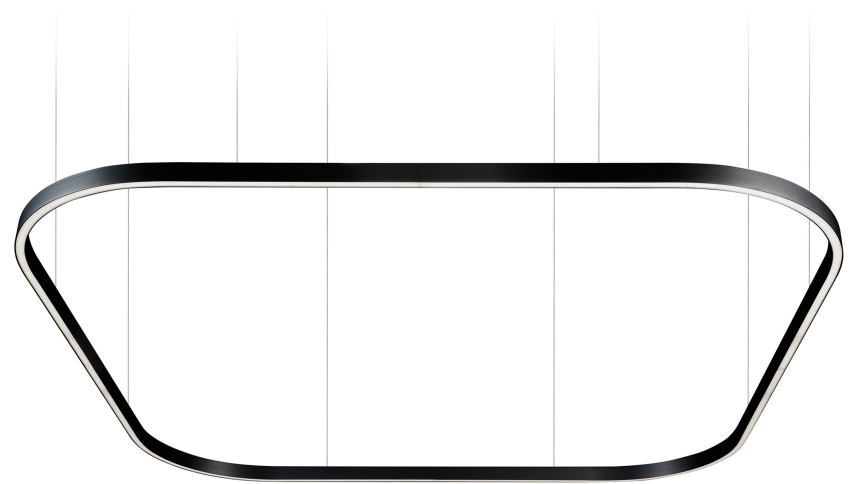

ZIRKOL SQUARE

ZIRKOL – S is a family of polygonal suspension lamps suitable for general and decorative lighting.

Anodized aluminium body and opal screen for a homogeneous lighting.

Available as single direct light emission version or with double light emission with high flux and different colour temperatures.

Remote driver and dimmer interface included

1,5X1,5M | DOWNLIGHT - 2700K

LAMPING

Source	Linear LED
Total power	77W
Emission	Diffused orientable
Switching	DALI 1-100%
Tension	110/240V
Color temperature	2700K
Luminous flux	4432lm
Typ CRI	90
Energy class	E
IP class	40
Dimensions	150x150x5cm
Materials	Aluminium
Notes	included: 1 driver WALIMLED100/24, 1 dimmer interface WDIMDALIHP, 1 electrical cable 5m, 4x adjustable metal cables length 3m (including ceiling attachment). Shipped assembled
Customization options	Shapes, sizes
Accessories	Canopy, for concrete ceiling Canopy box, 1 driver, 1 electrical cable Ceiling plate, for false ceiling
Net lamp weight	6,1 kg

Source	Linear LED
Total power	77W
Emission	Diffused orientable
Switching	DALI 1-100%
Tension	110/240V
Color temperature	3000K
Luminous flux	4692lm
Typ CRI	90
Energy class	E
IP class	40
Dimensions	150x150x5cm
Materials	Aluminium
Notes	included: 1 driver WALIMLED100/24, 1 dimmer interface WDIMDALIHP, 1 electrical cable 5m, 4x adjustable metal cables length 3m (including ceiling attachment). Shipped assembled
Customization options	Shapes, sizes
Accessories	Canopy, for concrete ceiling Canopy box, 1 driver, 1 electrical cable Ceiling plate, for false ceiling
Net lamp weight	6,1 kg