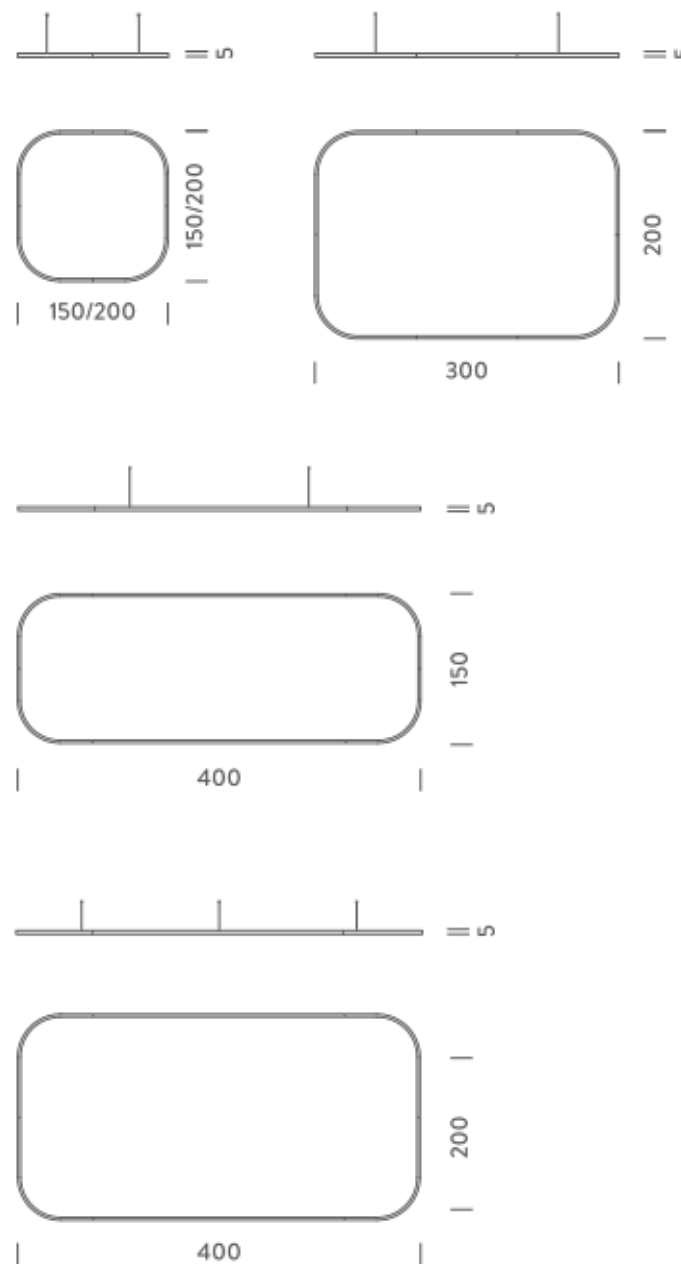

Source	Linear LED
Total power	77W
Emission	Diffused orientable
Switching	DALI 1-100%
Tension	110/240V
Color temperature	3000K
Luminous flux	4692lm
Typ CRI	90
Energy class	E
IP class	40
Dimensions	150x150x5cm
Materials	Aluminium
Notes	included: 1 driver WALIMLED100/24, 1 dimmer interface WDIMDALIHP, 1 electrical cable 5m, 4x adjustable metal cables length 3m (including ceiling attachment). Shipped assembled
Customization options	Shapes, sizes
Accessories	Canopy, for concrete ceiling Canopy box, 1 driver, 1 electrical cable Ceiling plate, for false ceiling
Net lamp weight	6,1 kg

black

gold

Dimension: 310x110x15 cm / Gross weight: 19,3 kg

Certificazioni

4X1,5M | DOWNLIGHT - 3000K

LAMPING

Source	Linear LED
Total power	149W
Emission	Diffused orientable
Switching	DALI 1-100%
Tension	220/240V
Color temperature	3000K
Luminous flux	9102lm
Typ CRI	90
Energy class	E
IP class	40
Dimensions	400x150x5cm
Materials	Aluminium
Notes	included: 1 driver WALIM150W24VIN, 1 dimmer interface WDIMDALIHP, 4 electrical cables 5m, 6x adjustable metal cables length 3m (including ceiling attachment). Shipped in 4 pieces
Customization options	Shapes, sizes
Accessories	Canopy, for concrete ceiling Ceiling plate, for false ceiling
Net lamp weight	11,3 kg

4X1,5M | DOWNLIGHT - 4000K

LAMPING

Source	Linear LED
Total power	149W
Emission	Diffused orientable
Switching	DALI 1-100%
Tension	220/240V
Color temperature	4000K
Luminous flux	10114lm
Typ CRI	90
Energy class	D
IP class	40
Dimensions	400x150x5cm
Materials	Aluminium
Notes	included: 1 driver WALIM150W24VIN, 1 dimmer interface WDIMDALIHP, 4 electrical cables 5m, 6x adjustable metal cables length 3m (including ceiling attachment). Shipped in 4 pieces
Customization options	Shapes, sizes
Accessories	Canopy, for concrete ceiling Ceiling plate, for false ceiling
Net lamp weight	11,3 kg