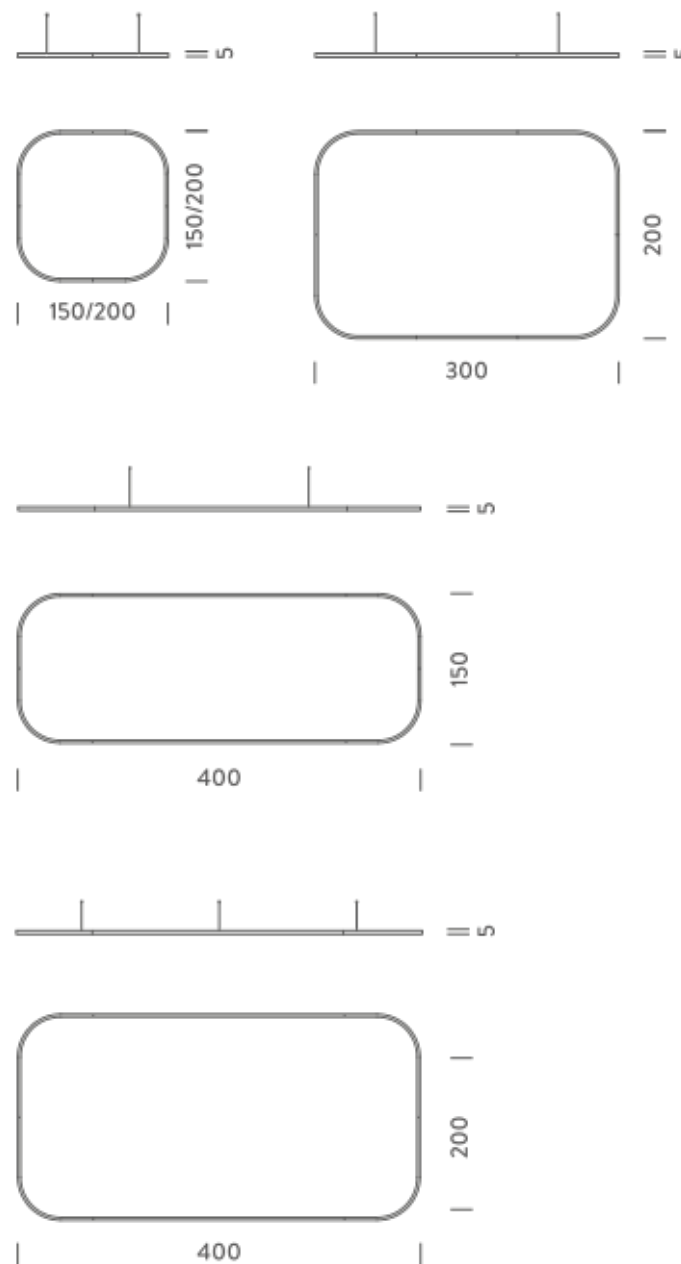

Source	Linear LED
Total power	77W
Emission	Diffused orientable
Switching	DALI 1-100%
Tension	110/240V
Color temperature	3000K
Luminous flux	4692lm
Typ CRI	90
Energy class	E
IP class	40
Dimensions	150x150x5cm
Materials	Aluminium
Notes	included: 1 driver WALIMLED100/24, 1 dimmer interface WDIMDALIHP, 1 electrical cable 5m, 4x adjustable metal cables length 3m (including ceiling attachment). Shipped assembled
Customization options	Shapes, sizes
Accessories	Canopy, for concrete ceiling Canopy box, 1 driver, 1 electrical cable Ceiling plate, for false ceiling
Net lamp weight	6,1 kg

4X1,5M | DOWNLIGHT - 4000K

LAMPING

Source	Linear LED
Total power	149W
Emission	Diffused orientable
Switching	DALI 1-100%
Tension	220/240V
Color temperature	4000K
Luminous flux	10114lm
Typ CRI	90
Energy class	D
IP class	40
Dimensions	400x150x5cm
Materials	Aluminium
Notes	included: 1 driver WALIM150W24VIN, 1 dimmer interface WDIMDALIHP, 4 electrical cables 5m, 6x adjustable metal cables length 3m (including ceiling attachment). Shipped in 4 pieces
Customization options	Shapes, sizes
Accessories	Canopy, for concrete ceiling Ceiling plate, for false ceiling
Net lamp weight	11,3 kg

4X2M | DOWNLIGHT - 2700K

LAMPING

Source	Linear LED
Total power	163W
Emission	Diffused orientable
Switching	DALI 1-100%
Tension	220/240V
Color temperature	2700K
Luminous flux	9430lm
Typ CRI	90
Energy class	E
IP class	40
Dimensions	400x200x5cm
Materials	Aluminium
Notes	included: 1 driver WALIM250W24VIN, 1 dimmer interface WDIMDALIHP, 4 electrical cables 5m, 6x adjustable metal cables length 3m (including ceiling attachment). Shipped in 4 pieces
Customization options	Shapes, sizes
Accessories	Canopy, for concrete ceiling Ceiling plate, for false ceiling
Net lamp weight	12,3 kg