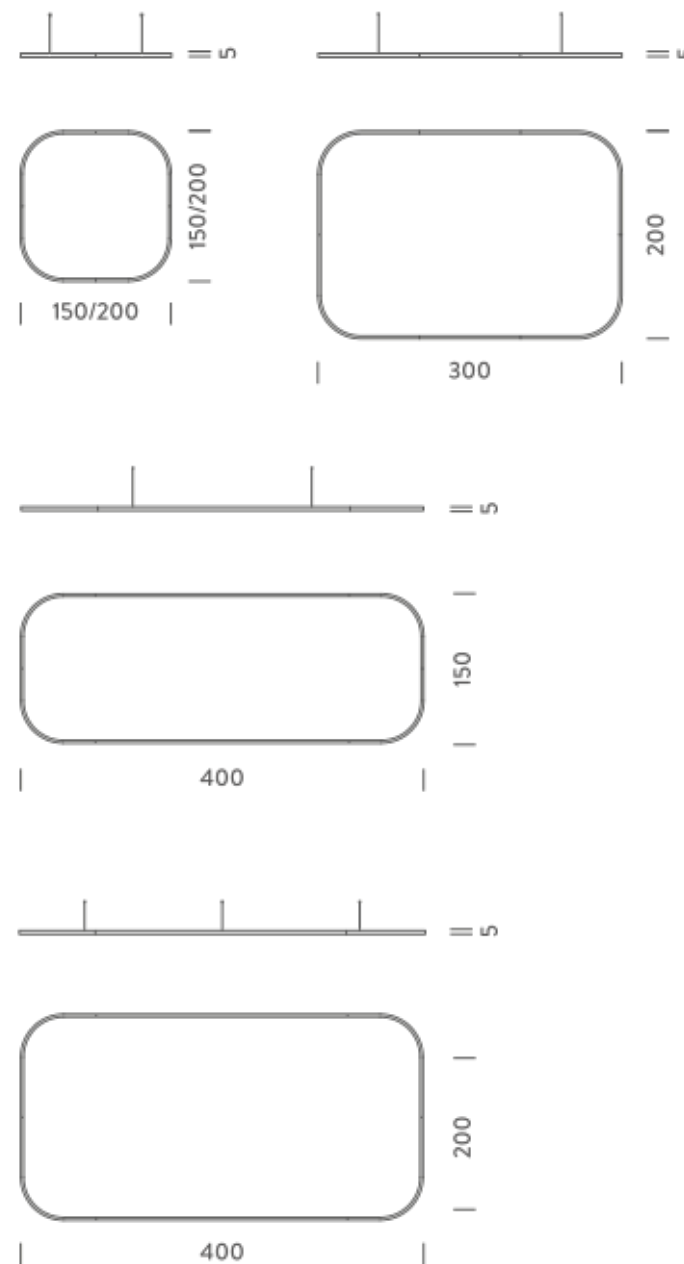

4X2M | DOWNLIGHT - 3000K

LAMPING

Source	Linear LED
Total power	163W
Emission	Diffused orientable
Switching	DALI 1-100%
Tension	220/240V
Color temperature	3000K
Luminous flux	9984lm
Typ CRI	90
Energy class	E
IP class	40
Dimensions	400x200x5cm
Materials	Aluminium
Notes	included: 1 driver WALIM250W24VIN, 1 dimmer interface WDIMDALIHP, 4 electrical cables 5m, 6x adjustable metal cables length 3m (including ceiling attachment). Shipped in 4 pieces
Customization options	Shapes, sizes
Accessories	Canopy, for concrete ceiling | Ceiling plate, for false ceiling
Net lamp weight	12,3 kg

Codes

BZRQ1612G15WBO
BZRQ1612G15WNE
BZRQ1612G15WOR

PACKAGE

Package 01

Structure

white
black
gold

Dimension: 310x110x15 cm / Gross weight: 20,3 kg

Certificazioni