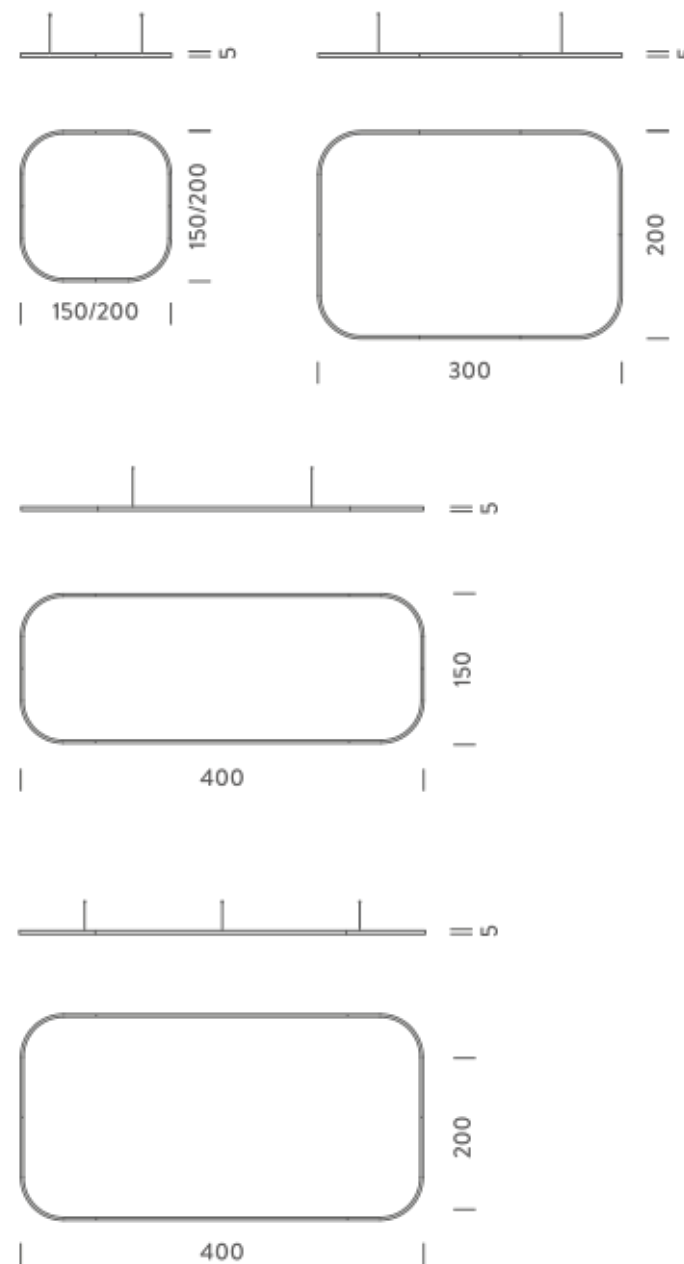

2X2M | DOWNLIGHT - 3000K

LAMPING

Source	Linear LED
Total power	105W
Emission	Diffused orientable
Switching	DALI 1-100%
Tension	220/240V
Color temperature	3000K
Luminous flux	6456lm
Typ CRI	90
Energy class	E
IP class	40
Dimensions	200x200x5cm
Materials	Aluminium
Notes	included: 1 driver WALIM150W24VIN, 1 dimmer interface WDIMDALIHP, 1 electrical cable 5m, 4x adjustable metal cables length 3m (including ceiling attachment). Shipped in 2 pieces
Customization options	Shapes, sizes
Accessories	Canopy, for concrete ceiling | Canopy box, 1 driver, 1 electrical cable | Ceiling plate, for false ceiling
Net lamp weight	7,8 kg

Codes

BZRQ1608G15WBO
BZRQ1608G15WNE
BZRQ1608G15WOR

PACKAGE

Package 01 Dimension: 210x110x15 cm / Gross weight: 13,2 kg

Certificazioni

NEMO^{3,000}