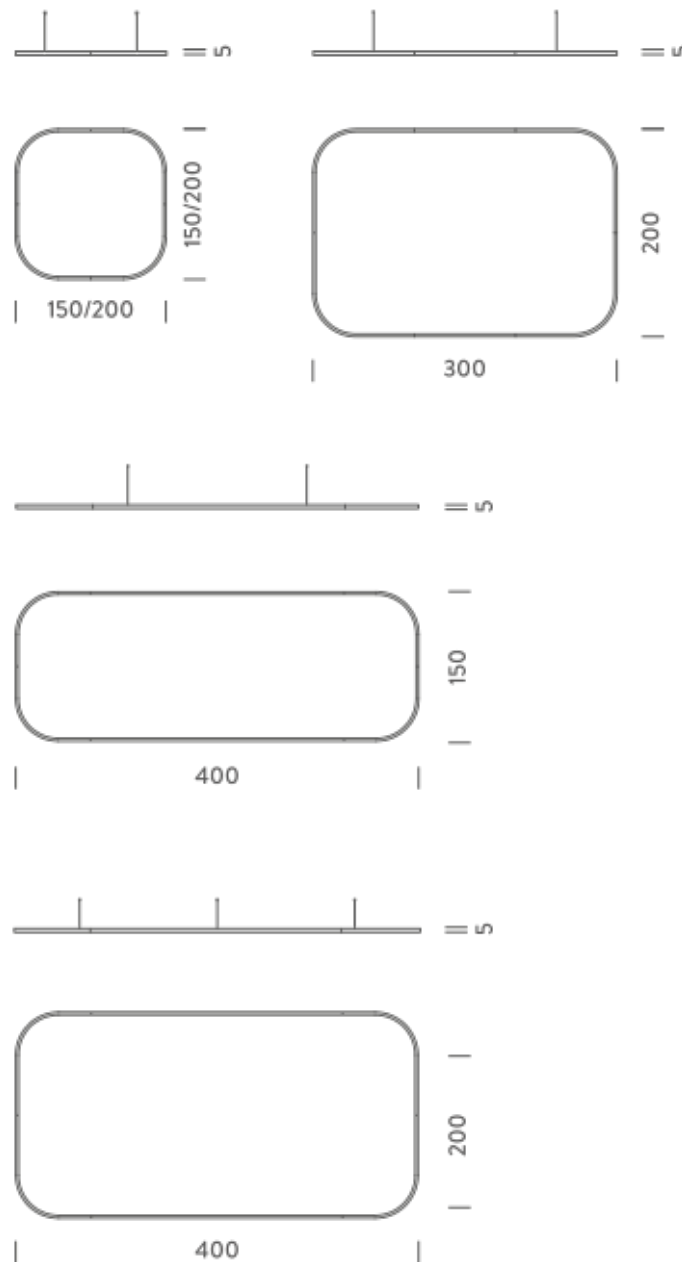

2X2M | DOWNLIGHT - 4000K

LAMPING

Source	Linear LED
Total power	105W
Emission	Diffused orientable
Switching	DALI 1-100%
Tension	220/240V
Color temperature	4000K
Luminous flux	7174lm
Typ CRI	90
Energy class	D
IP class	40
Dimensions	200x200x5cm
Materials	Aluminium
Notes	included: 1 driver WALIM150W24VIN, 1 dimmer interface WDIMDALIHP, 1 electrical cable 5m, 4x adjustable metal cables length 3m (including ceiling attachment). Shipped in 2 pieces
Customization options	Shapes, sizes
Accessories	Canopy, for concrete ceiling | Canopy box, 1 driver, 1 electrical cable | Ceiling plate, for false ceiling
Net lamp weight	7,8 kg

Codes

BZRQ1608G15NBO
BZRQ1608G15NNE
BZRQ1608G15NOR

PACKAGE

Package 01 Dimension: 210x110x15 cm / Gross weight: 13,2 kg

Certificazioni

NEMO^{3,000}