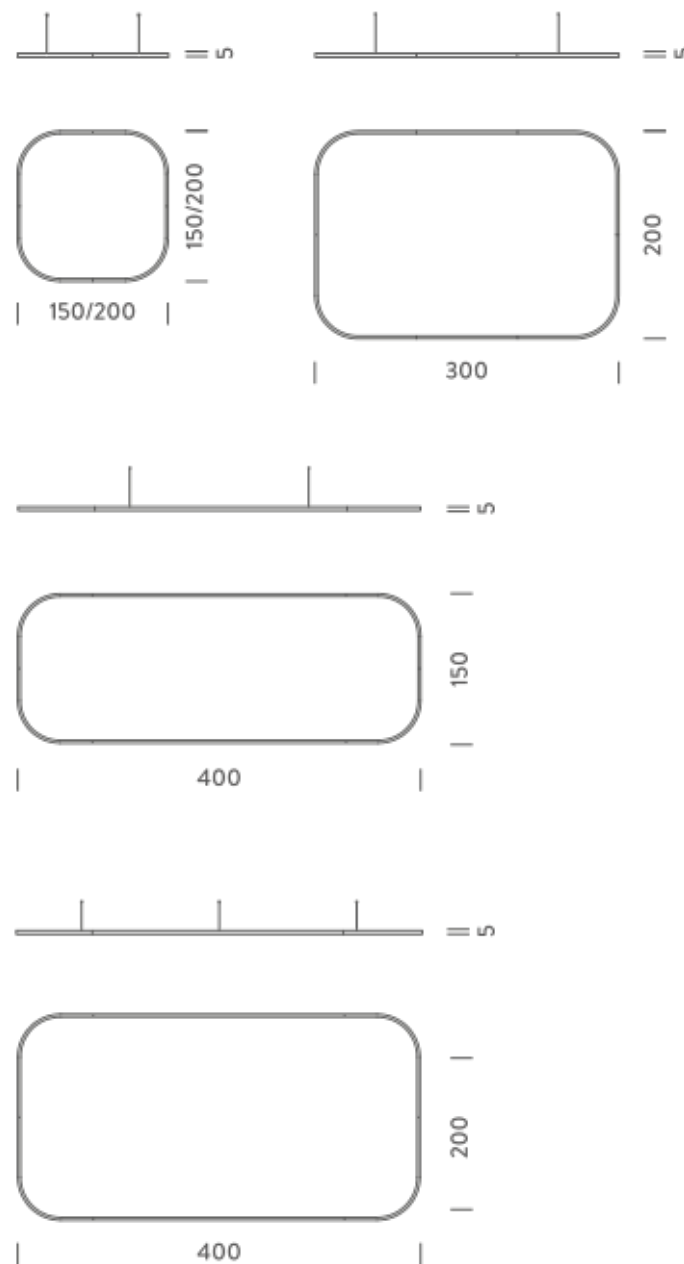

1,5X1,5M | DOWNLIGHT - 4000K

LAMPING

Source	Linear LED
Total power	77W
Emission	Diffused orientable
Switching	DALI 1-100%
Tension	110/240V
Color temperature	4000K
Luminous flux	5214lm
Typ CRI	90
Energy class	D
IP class	40
Dimensions	150x150x5cm
Materials	Aluminium
Notes	included: 1 driver WALIMLED100/24, 1 dimmer interface WDIMDALIHP, 1 electrical cable 5m, 4x adjustable metal cables length 3m (including ceiling attachment). Shipped assembled
Customization options	Shapes, sizes
Accessories	Canopy, for concrete ceiling | Canopy box, 1 driver, 1 electrical cable | Ceiling plate, for false ceiling
Net lamp weight	6,1 kg

Codes

BZRQ1606G15NBO
BZRQ1606G15NNE
BZRQ1606G15NOR

PACKAGE

Package 01 Dimension: 160x160x15 cm / Gross weight: 9,6 kg

Certificazioni

NEMO^{3.000}