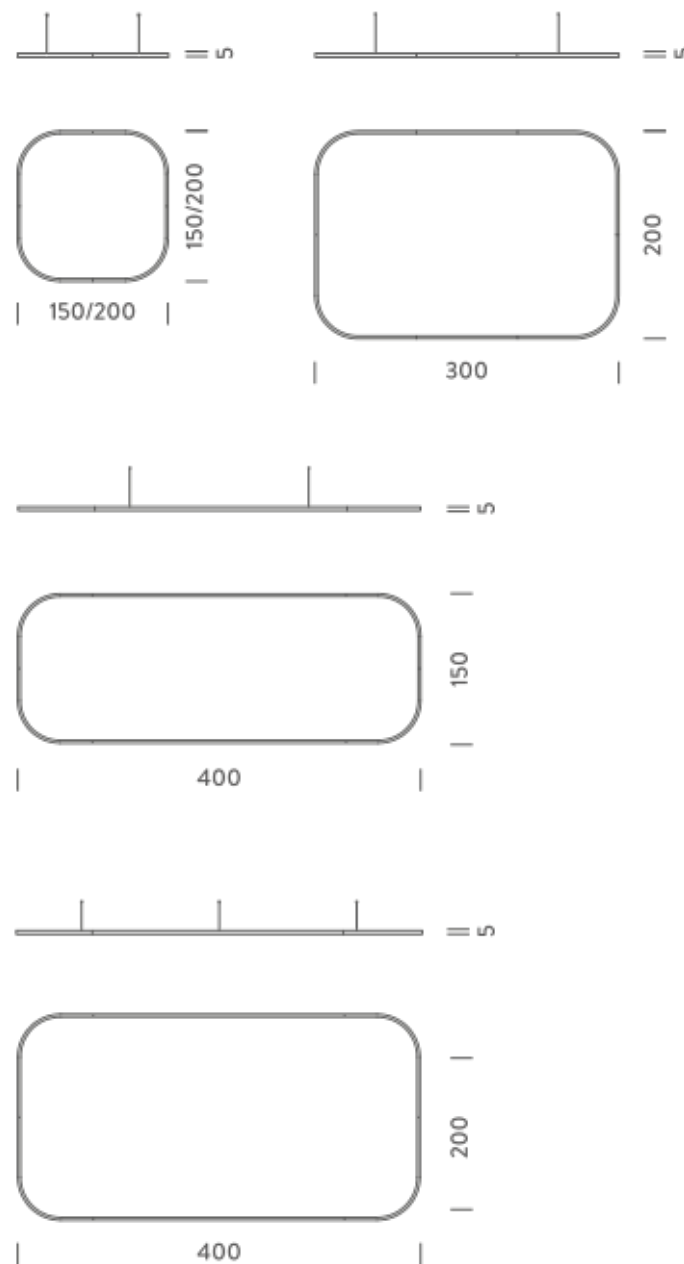

4X2M | DOWNLIGHT - 2700K

LAMPING

Source	Linear LED
Total power	163W
Emission	Diffused orientable
Switching	DALI 1-100%
Tension	220/240V
Color temperature	2700K
Luminous flux	9430lm
Typ CRI	90
Energy class	E
IP class	40
Dimensions	400x200x5cm
Materials	Aluminium
Notes	included: 1 driver WALIM250W24VIN, 1 dimmer interface WDIMDALIHP, 4 electrical cables 5m, 6x adjustable metal cables length 3m (including ceiling attachment). Shipped in 4 pieces
Customization options	Shapes, sizes
Accessories	Canopy, for concrete ceiling | Ceiling plate, for false ceiling
Net lamp weight	12,3 kg

Codes

BZRQ1612G15DBO

BZRQ1612G15DNE

BZRQ1612G15DOR

PACKAGE

Package 01

Structure

white

black

gold

Dimension: 310x110x15 cm / Gross weight: 20,3 kg