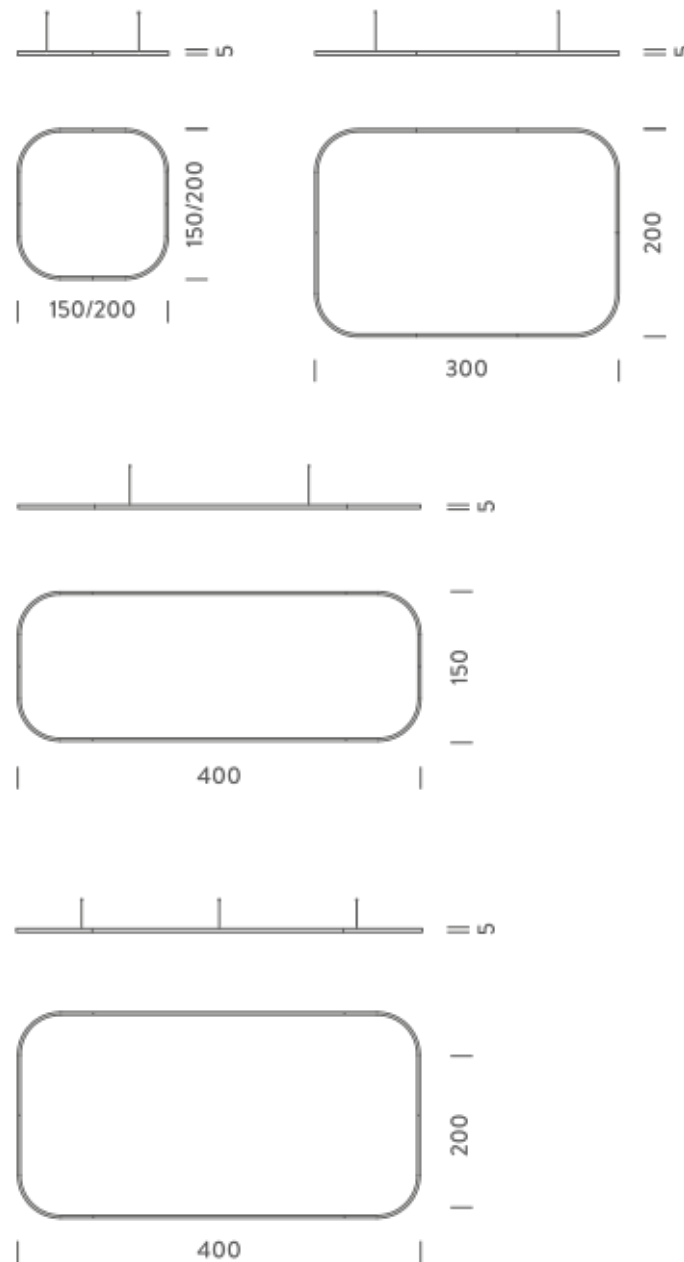

2X2M | DOWNLIGHT - 2700KE

LAMPING

Source	Linear LED
Total power	105W
Emission	Diffused orientable
Switching	DALI 1-100%
Tension	220/240V
Color temperature	2700K
Luminous flux	6098lm
Typ CRI	90
Energy class	E
IP class	40
Dimensions	200x200x5cm
Materials	Aluminium
Notes	included: 1 driver WALIM150W24VIN, 1 dimmer interface WDIMDALIHP, 1 electrical cable 5m, 4x adjustable metal cables length 3m (including ceiling attachment). Shipped in 2 pieces
Customization options	Shapes, sizes
Accessories	Canopy, for concrete ceiling | Canopy box, 1 driver, 1 electrical cable | Ceiling plate, for false ceiling
Net lamp weight	7,8 kg

Codes

BZRQ1608G15DBO
BZRQ1608G15DNE
BZRQ1608G15DOR

PACKAGE

Package 01 Dimension: 210x110x15 cm / Gross weight: 13,2 kg

Certificazioni

NEMO^{3.000}