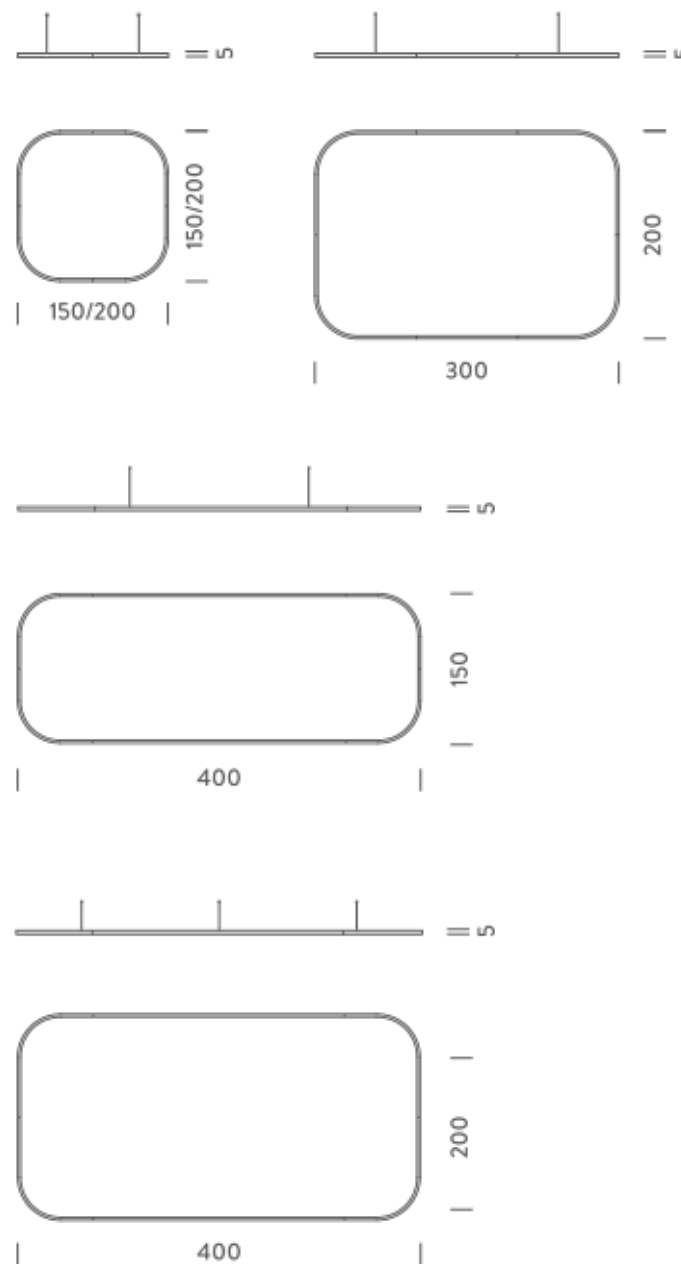

4X1,5M | DOWNLIGHT - 2700K

LAMPING

Source	Linear LED
Total power	149W
Emission	Diffused orientable
Switching	DALI 1-100%
Tension	220/240V
Color temperature	2700K
Luminous flux	8597lm
Typ CRI	90
Energy class	E
IP class	40
Dimensions	400x150x5cm
Materials	Aluminium
Notes	included: 1 driver WALIM150W24VIN, 1 dimmer interface WDIMDALIHP, 4 electrical cables 5m, 6x adjustable metal cables length 3m (including ceiling attachment). Shipped in 4 pieces
Customization options	Shapes, sizes
Accessories	Canopy, for concrete ceiling | Ceiling plate, for false ceiling
Net lamp weight	11,3 kg

Codes

BZRQ1611G15DBO

BZRQ1611G15DNE

BZRQ1611G15DOR

PACKAGE

Package 01

Structure

white

black

gold

Dimension: 310x110x15 cm / Gross weight: 19,3 kg

Certificazioni