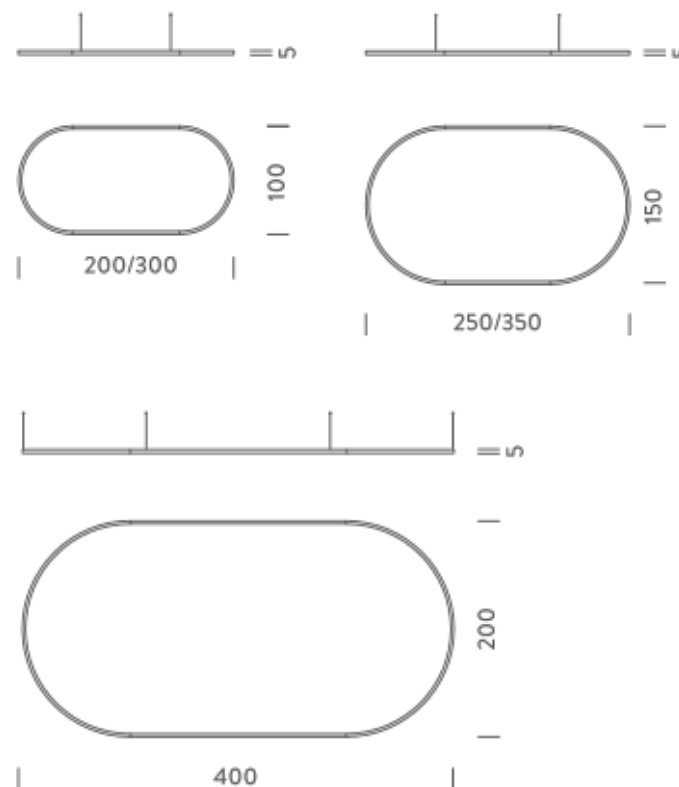

LAMPING

Source	Linear LED
Total power	193W
Emission	Diffused orientable
Switching	DALI 1-100%
Tension	220/240V
Color temperature	4000K
Luminous flux	13152lm
Typ CRI	90
Energy class	D
IP class	40
Dimensions	250x150x5cm
Materials	Aluminium
Notes	included: 1 driver WALIM250W24VIN, 1 dimmer interface WDIMDALIHP, 4x electrical cables 5m, 6x adjustable metal cables length 3m (including ceiling attachment). Shipped in 4 pieces
Customization options	Shapes, sizes
Accessories	Canopy, for concrete ceiling Ceiling plate, for false ceiling
Net lamp weight	8,1 kg

LAMPING

Source	Linear LED
Total power	251W
Emission	Diffused orientable
Switching	DALI 1-100%
Tension	220/240V
Color temperature	2700K
Luminous flux	14511lm
Typ CRI	90
Energy class	E
IP class	40
Dimensions	350x150x5cm
Materials	Aluminium
Notes	included: 2 drivers WALIM150W24VIN, 2x dimmer interface WDIMDALIHP, 4x electrical cables 5m, 6x adjustable metal cables length 3m (including ceiling attachment). Shipped in 4 pieces
Customization options	Shapes, sizes
Accessories	Canopy, for concrete ceiling Ceiling plate, for false ceiling
Net lamp weight	9,9 kg

Codes

BZRO17B35G15DBO
BZRO17B35G15DNE
BZRO17B35G15DOR

Structure

white
black
gold

PACKAGE

Package 01 Dimension: 210x110x15 cm / Gross weight: 15,3 kg

Certificazioni

3,5X1,5M | UP - DOWNLIGHT - 3000K

LAMPING

Source	Linear LED
Total power	251W
Emission	Diffused orientable
Switching	DALI 1-100%
Tension	220/240V
Color temperature	3000K
Luminous flux	15364lm
Typ CRI	90
Energy class	E
IP class	40
Dimensions	350x150x5cm
Materials	Aluminium
Notes	included: 2 drivers WALIM150W24VIN, 2x dimmer interface WDIMDALIHP, 4x electrical cables 5m, 6x adjustable metal cables length 3m (including ceiling attachment). Shipped in 4 pieces
Customization options	Shapes, sizes
Accessories	Canopy, for concrete ceiling Ceiling plate, for false ceiling
Net lamp weight	9,9 kg