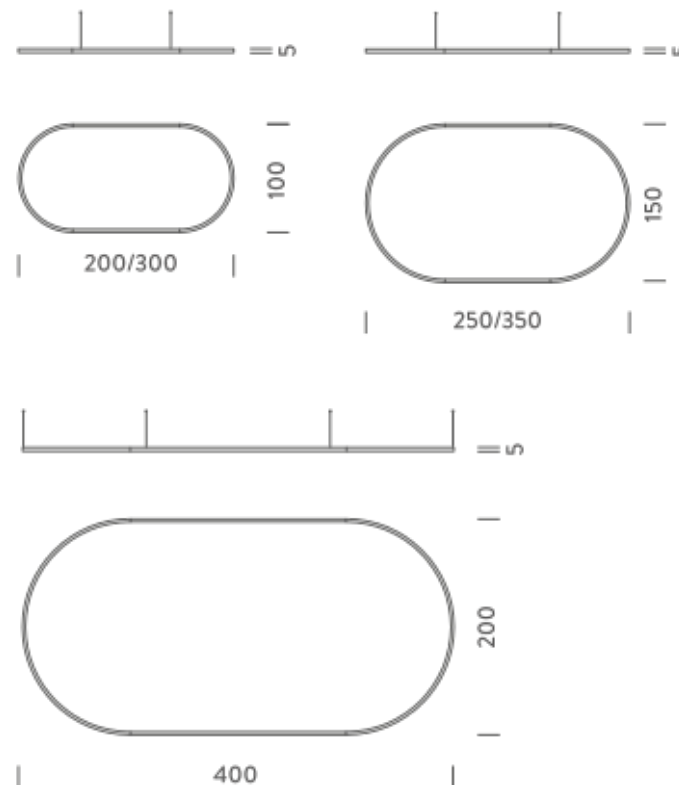

2X1M | UP - DOWNLIGHT - 4000K

LAMPING

Source	Linear LED
Total power	148W
Emission	Diffused orientable
Switching	DALI 1-100%
Tension	220/240V
Color temperature	4000K
Luminous flux	10074lm
Typ CRI	90
Energy class	D
IP class	40
Dimensions	200x100x5cm
Materials	Aluminium
Notes	included: 1 driver WALIM150W24VIN, 1 dimmer interface WDIMDALIHP, 2x electrical cables 5m, 4x adjustable metal cables length 3m (including ceiling attachment). Shipped assembled
Customization options	Shapes, sizes
Accessories	Canopy, for concrete ceiling Canopy box, 1 driver, 2 electrical cables Ceiling plate, for false ceiling
Net lamp weight	6,1 kg

Codes

BZRO17A20G15NBO
BZRO17A20G15NNE
BZRO17A20G15NOR

Structure

white
black
gold

PACKAGE

Package 01 Dimension: 210x110x15 cm / Gross weight: 11,5 kg

Certificazioni

NEMO^{3.000}

3X1M | UP - DOWNLIGHT - 2700K

LAMPING

Source	Linear LED
Total power	206W
Emission	Diffused orientable
Switching	DALI 1-100%
Tension	220/240V
Color temperature	2700K
Luminous flux	11895lm
Typ CRI	90
Energy class	E
IP class	40
Dimensions	300x100x5cm
Materials	Aluminium
Notes	included: 1 driver WALIM250W24VIN, 1 dimmer interface WDIMDALIHP, 2x electrical cables 5m, 4x adjustable metal cables length 3m (including ceiling attachment). Shipped assembled
Customization options	Shapes, sizes
Accessories	Canopy, for concrete ceiling Canopy box, 1 driver, 2 electrical cables Ceiling plate, for false ceiling
Net lamp weight	8 kg