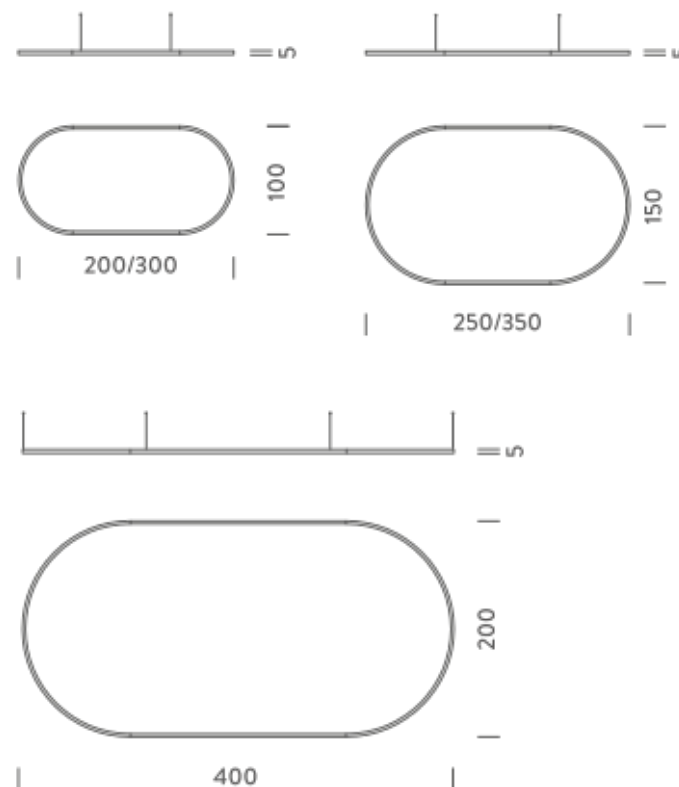

LAMPING

Source	Linear LED
Total power	193W
Emission	Diffused orientable
Switching	DALI 1-100%
Tension	220/240V
Color temperature	3000K
Luminous flux	11836lm
Typ CRI	90
Energy class	E
IP class	40
Dimensions	250x150x5cm
Materials	Aluminium
Notes	included: 1 driver WALIM250W24VIN, 1 dimmer interface WDIMDALIHP, 4x electrical cables 5m, 6x adjustable metal cables length 3m (including ceiling attachment). Shipped in 4 pieces
Customization options	Shapes, sizes
Accessories	Canopy, for concrete ceiling Ceiling plate, for false ceiling
Net lamp weight	8,1 kg

LAMPING

Source	Linear LED
Total power	193W
Emission	Diffused orientable
Switching	DALI 1-100%
Tension	220/240V
Color temperature	4000K
Luminous flux	13152lm
Typ CRI	90
Energy class	D
IP class	40
Dimensions	250x150x5cm
Materials	Aluminium
Notes	included: 1 driver WALIM250W24VIN, 1 dimmer interface WDIMDALIHP, 4x electrical cables 5m, 6x adjustable metal cables length 3m (including ceiling attachment). Shipped in 4 pieces
Customization options	Shapes, sizes
Accessories	Canopy, for concrete ceiling Ceiling plate, for false ceiling
Net lamp weight	8,1 kg

Codes

BZRO17B25G15NBO
BZRO17B25G15NNE
BZRO17B25G15NOR

Structure

white
black
gold

PACKAGE

Package 01 Dimension: 160x160x15 cm / Gross weight: 11,6 kg

Certificazioni

3,5X1,5M | UP - DOWNLIGHT - 2700K

LAMPING

Source	Linear LED
Total power	251W
Emission	Diffused orientable
Switching	DALI 1-100%
Tension	220/240V
Color temperature	2700K
Luminous flux	14511lm
Typ CRI	90
Energy class	E
IP class	40
Dimensions	350x150x5cm
Materials	Aluminium
Notes	included: 2 drivers WALIM150W24VIN, 2x dimmer interface WDIMDALIHP, 4x electrical cables 5m, 6x adjustable metal cables length 3m (including ceiling attachment). Shipped in 4 pieces
Customization options	Shapes, sizes
Accessories	Canopy, for concrete ceiling Ceiling plate, for false ceiling
Net lamp weight	9,9 kg