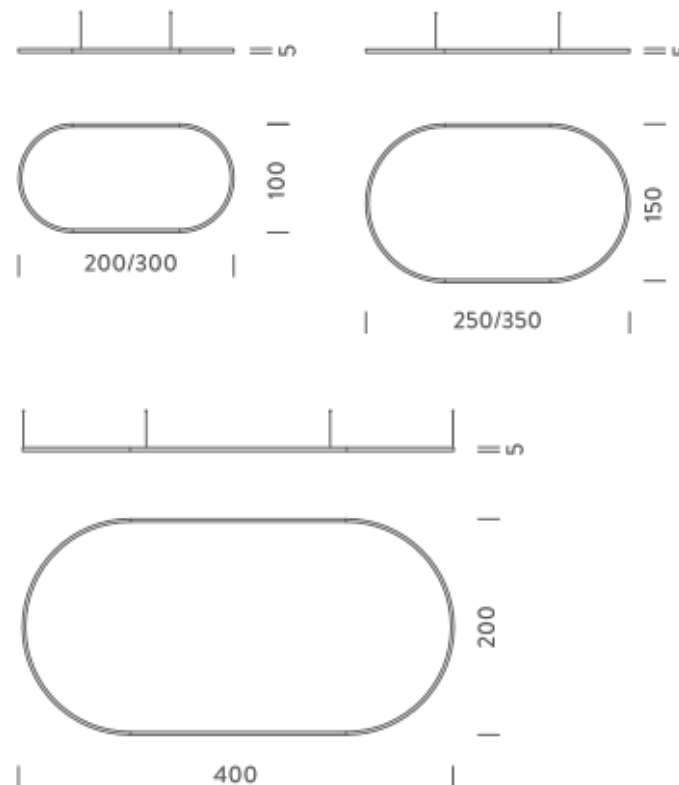

2X1M | UP - DOWNLIGHT - 4000K

LAMPING

Source	Linear LED
Total power	148W
Emission	Diffused orientable
Switching	DALI 1-100%
Tension	220/240V
Color temperature	4000K
Luminous flux	10074lm
Typ CRI	90
Energy class	D
IP class	40
Dimensions	200x100x5cm
Materials	Aluminium
Notes	included: 1 driver WALIM150W24VIN, 1 dimmer interface WDIMDALIHP, 2x electrical cables 5m, 4x adjustable metal cables length 3m (including ceiling attachment). Shipped assembled
Customization options	Shapes, sizes
Accessories	Canopy, for concrete ceiling Canopy box, 1 driver, 2 electrical cables Ceiling plate, for false ceiling
Net lamp weight	6,1 kg

LAMPING

Source	Linear LED
Total power	296W
Emission	Diffused orientable
Switching	DALI 1-100%
Tension	220/240V
Color temperature	2700K
Luminous flux	17126lm
Typ CRI	90
Energy class	E
IP class	40
Dimensions	400x200x5cm
Materials	Aluminium
Notes	included: 2 driver2 WALIM150W24VIN, 2x dimmer interface WDIMDALIHP, 4x electrical cables 5m, 6x adjustable metal cables length 3m (including ceiling attachment). Shipped in 4 pieces
Customization options	Shapes, sizes
Accessories	Canopy, for concrete ceiling Ceiling plate, for false ceiling
Net lamp weight	12,2 kg

Codes

BZRO17C40G15DBO
BZRO17C40G15DNE
BZRO17C40G15DOR

Structure

white
black
gold

PACKAGE

Package 01 Dimension: 210x110x15 cm / Gross weight: 17,6 kg

Certificazioni

4X2M | UP - DOWNLIGHT - 3000K

LAMPING

Source	Linear LED
Total power	296W
Emission	Diffused orientable
Switching	DALI 1-100%
Tension	220/240V
Color temperature	3000K
Luminous flux	18134lm
Typ CRI	90
Energy class	E
IP class	40
Dimensions	400x200x5cm
Materials	Aluminium
Notes	included: 2 drivers WALIM150W24VIN, 2x dimmer interface WDIMDALIHP, 4x electrical cables 5m, 6x adjustable metal cables length 3m (including ceiling attachment). Shipped in 4 pieces
Customization options	Shapes, sizes
Accessories	Canopy, for concrete ceiling Ceiling plate, for false ceiling
Net lamp weight	12,2 kg