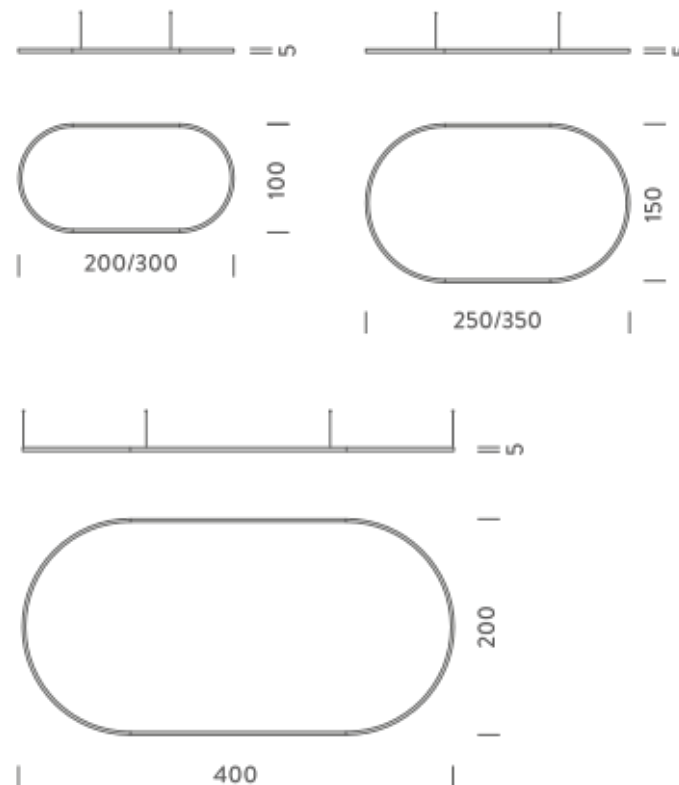

2X1M | UP - DOWNLIGHT - 4000K

LAMPING

Source	Linear LED
Total power	148W
Emission	Diffused orientable
Switching	DALI 1-100%
Tension	220/240V
Color temperature	4000K
Luminous flux	10074lm
Typ CRI	90
Energy class	D
IP class	40
Dimensions	200x100x5cm
Materials	Aluminium
Notes	included: 1 driver WALIM150W24VIN, 1 dimmer interface WDIMDALIHP, 2x electrical cables 5m, 4x adjustable metal cables length 3m (including ceiling attachment). Shipped assembled
Customization options	Shapes, sizes
Accessories	Canopy, for concrete ceiling Canopy box, 1 driver, 2 electrical cables Ceiling plate, for false ceiling
Net lamp weight	6,1 kg

3X1M | UP - DOWNLIGHT - 2700K

LAMPING

Source	Linear LED
Total power	206W
Emission	Diffused orientable
Switching	DALI 1-100%
Tension	220/240V
Color temperature	2700K
Luminous flux	11895lm
Typ CRI	90
Energy class	E
IP class	40
Dimensions	300x100x5cm
Materials	Aluminium
Notes	included: 1 driver WALIM250W24VIN, 1 dimmer interface WDIMDALIHP, 2x electrical cables 5m, 4x adjustable metal cables length 3m (including ceiling attachment). Shipped assembled
Customization options	Shapes, sizes
Accessories	Canopy, for concrete ceiling Canopy box, 1 driver, 2 electrical cables Ceiling plate, for false ceiling
Net lamp weight	8 kg

Codes

BZRO17A30G15DBO
BZRO17A30G15DNE
BZRO17A30G15DOR

Structure

white
black
gold

PACKAGE

Package 01 Dimension: 310x100x15 cm / Gross weight: 16 kg

Certificazioni

NEMO^{3,000}