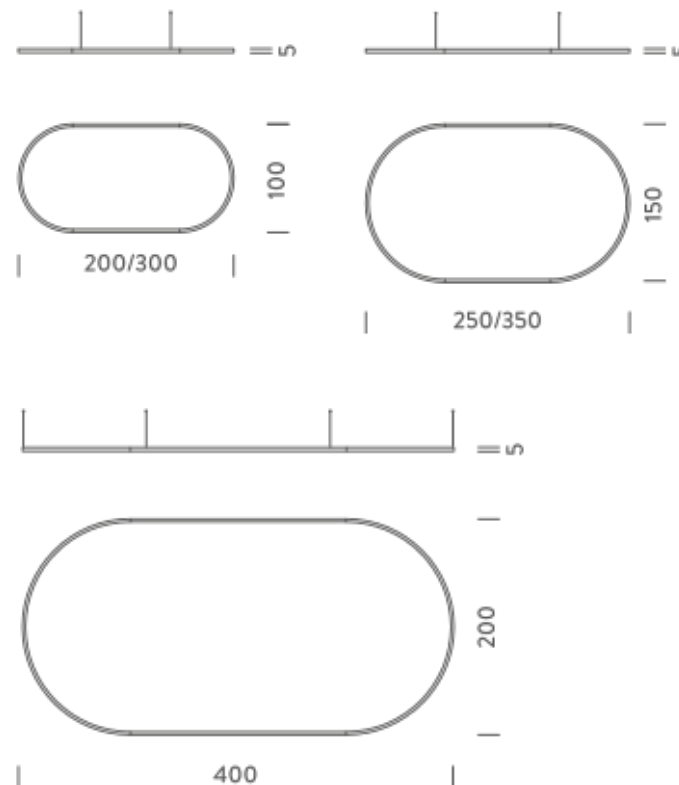

2X1M | UP - DOWNLIGHT - 4000K

LAMPING

Source	Linear LED
Total power	148W
Emission	Diffused orientable
Switching	DALI 1-100%
Tension	220/240V
Color temperature	4000K
Luminous flux	10074lm
Typ CRI	90
Energy class	D
IP class	40
Dimensions	200x100x5cm
Materials	Aluminium
Notes	included: 1 driver WALIM150W24VIN, 1 dimmer interface WDIMDALIHP, 2x electrical cables 5m, 4x adjustable metal cables length 3m (including ceiling attachment). Shipped assembled
Customization options	Shapes, sizes
Accessories	Canopy, for concrete ceiling Canopy box, 1 driver, 2 electrical cables Ceiling plate, for false ceiling
Net lamp weight	6,1 kg

2,5X1,5M | UP - DOWNLIGHT - 2700K

LAMPING

Source	Linear LED
Total power	193W
Emission	Diffused orientable
Switching	DALI 1-100%
Tension	220/240V
Color temperature	2700K
Luminous flux	11179lm
Typ CRI	90
Energy class	E
IP class	40
Dimensions	250x150x5cm
Materials	Aluminium
Notes	included: 1 driver WALIM250W24VIN, 1 dimmer interface WDIMDALIHP, 4x electrical cables 5m, 6x adjustable metal cables length 3m (including ceiling attachment). Shipped in 4 pieces
Customization options	Shapes, sizes
Accessories	Canopy, for concrete ceiling Ceiling plate, for false ceiling
Net lamp weight	8,1 kg

Codes

BZRO17B25G15DBO
BZRO17B25G15DNE
BZRO17B25G15DOR

Structure

white
black
gold

PACKAGE

Package 01 Dimension: 160x160x15 cm / Gross weight: 11,6 kg

Certificazioni

2,5X1,5M | UP - DOWNLIGHT - 3000K

LAMPING

Source	Linear LED
Total power	193W
Emission	Diffused orientable
Switching	DALI 1-100%
Tension	220/240V
Color temperature	3000K
Luminous flux	11836lm
Typ CRI	90
Energy class	E
IP class	40
Dimensions	250x150x5cm
Materials	Aluminium
Notes	included: 1 driver WALIM250W24VIN, 1 dimmer interface WDIMDALIHP, 4x electrical cables 5m, 6x adjustable metal cables length 3m (including ceiling attachment). Shipped in 4 pieces
Customization options	Shapes, sizes
Accessories	Canopy, for concrete ceiling Ceiling plate, for false ceiling
Net lamp weight	8,1 kg