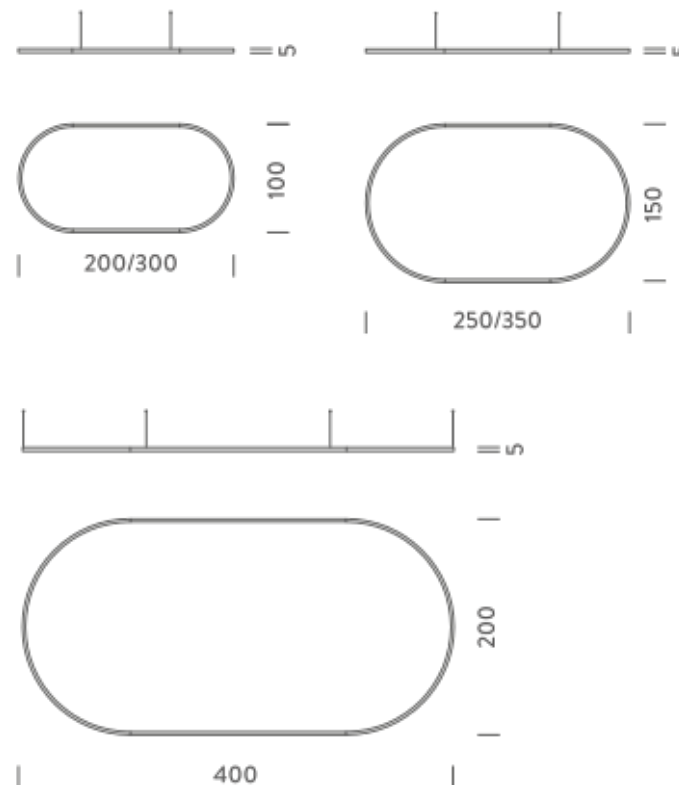

3X1M | UP - DOWNLIGHT - 4000K

LAMPING

Source	Linear LED
Total power	206W
Emission	Diffused orientable
Switching	DALI 1-100%
Tension	220/240V
Color temperature	4000K
Luminous flux	13994lm
Typ CRI	90
Energy class	D
IP class	40
Dimensions	300x100x5cm
Materials	Aluminium
Notes	included: 1 driver WALIM250W24VIN, 1 dimmer interface WDIMDALIHP, 2x electrical cables 5m, 4x adjustable metal cables length 3m (including ceiling attachment). Shipped assembled
Customization options	Shapes, sizes
Accessories	Canopy, for concrete ceiling Canopy box, 1 driver, 2 electrical cables Ceiling plate, for false ceiling
Net lamp weight	8 kg

Codes

BZRO17A30G15NBO
BZRO17A30G15NNE
BZRO17A30G15NOR

Structure

white
black
gold

PACKAGE

Package 01 Dimension: 310x100x15 cm / Gross weight: 16 kg

Certificazioni

NEMO^{3,000}

2,5X1,5M | UP - DOWNLIGHT - 2700K

LAMPING

Source	Linear LED
Total power	193W
Emission	Diffused orientable
Switching	DALI 1-100%
Tension	220/240V
Color temperature	2700K
Luminous flux	11179lm
Typ CRI	90
Energy class	E
IP class	40
Dimensions	250x150x5cm
Materials	Aluminium
Notes	included: 1 driver WALIM250W24VIN, 1 dimmer interface WDIMDALIHP, 4x electrical cables 5m, 6x adjustable metal cables length 3m (including ceiling attachment). Shipped in 4 pieces
Customization options	Shapes, sizes
Accessories	Canopy, for concrete ceiling Ceiling plate, for false ceiling
Net lamp weight	8,1 kg