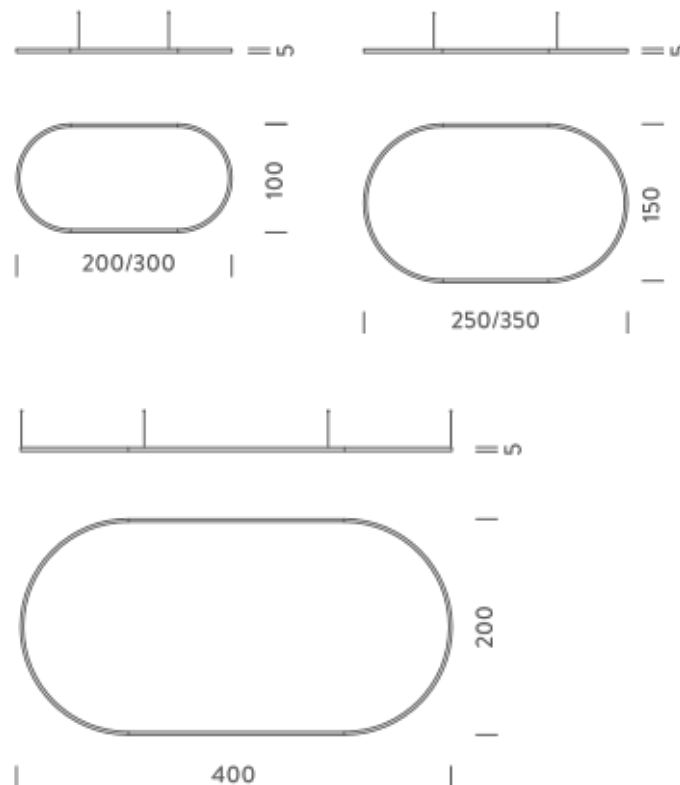

3X1M | UP - DOWNLIGHT - 3000K

LAMPING

Source	Linear LED
Total power	206W
Emission	Diffused orientable
Switching	DALI 1-100%
Tension	220/240V
Color temperature	3000K
Luminous flux	12595lm
Typ CRI	90
Energy class	E
IP class	40
Dimensions	300x100x5cm
Materials	Aluminium
Notes	included: 1 driver WALIM250W24VIN, 1 dimmer interface WDIMDALIHP, 2x electrical cables 5m, 4x adjustable metal cables length 3m (including ceiling attachment). Shipped assembled
Customization options	Shapes, sizes
Accessories	Canopy, for concrete ceiling Canopy box, 1 driver, 2 electrical cables Ceiling plate, for false ceiling
Net lamp weight	8 kg

Codes

BZRO17A30G15WBO
BZRO17A30G15WNE
BZRO17A30G15WOR

Structure

white
black
gold

PACKAGE

Package 01 Dimension: 310x100x15 cm / Gross weight: 16 kg

Certificazioni

NEMO^{3,000}

3X1M | UP - DOWNLIGHT - 4000K

LAMPING

Source	Linear LED
Total power	206W
Emission	Diffused orientable
Switching	DALI 1-100%
Tension	220/240V
Color temperature	4000K
Luminous flux	13994lm
Typ CRI	90
Energy class	D
IP class	40
Dimensions	300x100x5cm
Materials	Aluminium
Notes	included: 1 driver WALIM250W24VIN, 1 dimmer interface WDIMDALIHP, 2x electrical cables 5m, 4x adjustable metal cables length 3m (including ceiling attachment). Shipped assembled
Customization options	Shapes, sizes
Accessories	Canopy, for concrete ceiling Canopy box, 1 driver, 2 electrical cables Ceiling plate, for false ceiling
Net lamp weight	8 kg