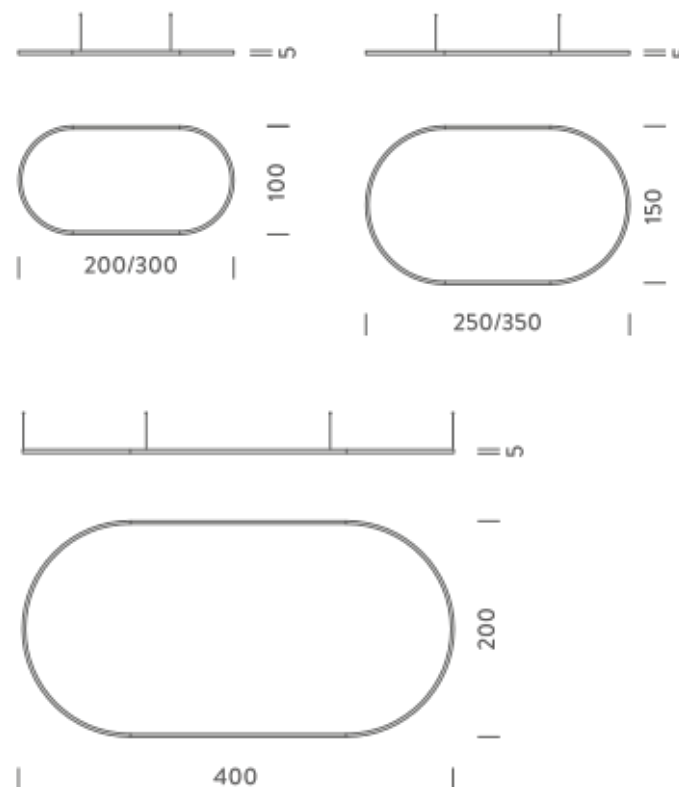

2X1M | UP - DOWNLIGHT - 4000K

LAMPING

Source	Linear LED
Total power	148W
Emission	Diffused orientable
Switching	DALI 1-100%
Tension	220/240V
Color temperature	4000K
Luminous flux	10074lm
Typ CRI	90
Energy class	D
IP class	40
Dimensions	200x100x5cm
Materials	Aluminium
Notes	included: 1 driver WALIM150W24VIN, 1 dimmer interface WDIMDALIHP, 2x electrical cables 5m, 4x adjustable metal cables length 3m (including ceiling attachment). Shipped assembled
Customization options	Shapes, sizes
Accessories	Canopy, for concrete ceiling Canopy box, 1 driver, 2 electrical cables Ceiling plate, for false ceiling
Net lamp weight	6,1 kg

LAMPING

Source	Linear LED
Total power	251W
Emission	Diffused orientable
Switching	DALI 1-100%
Tension	220/240V
Color temperature	4000K
Luminous flux	17072lm
Typ CRI	90
Energy class	D
IP class	40
Dimensions	350x150x5cm
Materials	Aluminium
Notes	included: 2 drivers WALIM150W24VIN, 2x dimmer interface WDIMDALIHP, 4x electrical cables 5m, 6x adjustable metal cables length 3m (including ceiling attachment). Shipped in 4 pieces
Customization options	Shapes, sizes
Accessories	Canopy, for concrete ceiling Ceiling plate, for false ceiling
Net lamp weight	9,9 kg

Codes

BZRO17B35G15NBO
BZRO17B35G15NNE
BZRO17B35G15NOR

Structure

white
black
gold

PACKAGE

Package 01 Dimension: 210x110x15 cm / Gross weight: 15,3 kg

Certificazioni

4X2M | UP - DOWNLIGHT - 2700K

LAMPING

Source	Linear LED
Total power	296W
Emission	Diffused orientable
Switching	DALI 1-100%
Tension	220/240V
Color temperature	2700K
Luminous flux	17126lm
Typ CRI	90
Energy class	E
IP class	40
Dimensions	400x200x5cm
Materials	Aluminium
Notes	included: 2 driver2 WALIM150W24VIN, 2x dimmer interface WDIMDALIHP, 4x electrical cables 5m, 6x adjustable metal cables length 3m (including ceiling attachment). Shipped in 4 pieces
Customization options	Shapes, sizes
Accessories	Canopy, for concrete ceiling Ceiling plate, for false ceiling
Net lamp weight	12,2 kg