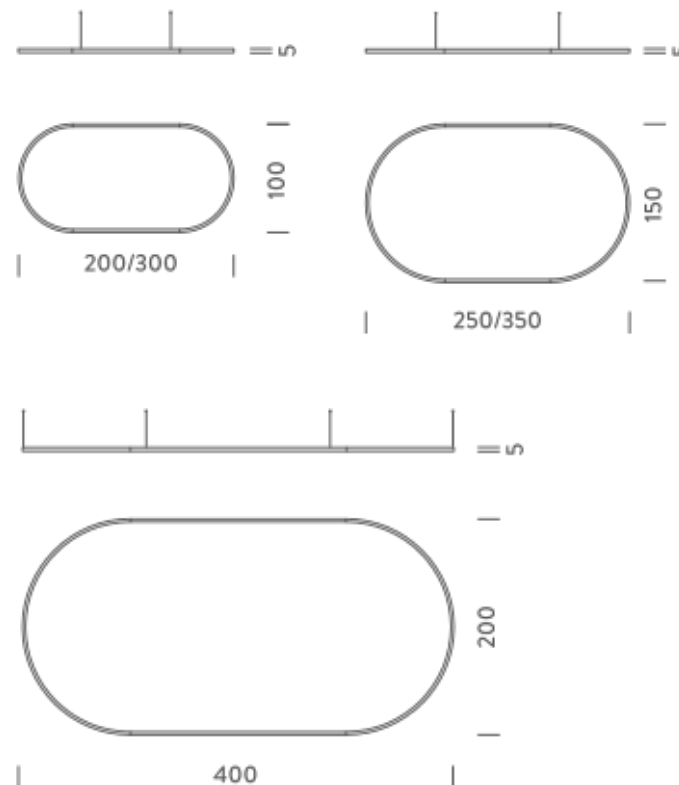

2X1M | UP - DOWNLIGHT - 4000K

LAMPING

Source	Linear LED
Total power	148W
Emission	Diffused orientable
Switching	DALI 1-100%
Tension	220/240V
Color temperature	4000K
Luminous flux	10074lm
Typ CRI	90
Energy class	D
IP class	40
Dimensions	200x100x5cm
Materials	Aluminium
Notes	included: 1 driver WALIM150W24VIN, 1 dimmer interface WDIMDALIHP, 2x electrical cables 5m, 4x adjustable metal cables length 3m (including ceiling attachment). Shipped assembled
Customization options	Shapes, sizes
Accessories	Canopy, for concrete ceiling Canopy box, 1 driver, 2 electrical cables Ceiling plate, for false ceiling
Net lamp weight	6,1 kg

LAMPING

Source	Linear LED
Total power	296W
Emission	Diffused orientable
Switching	DALI 1-100%
Tension	220/240V
Color temperature	2700K
Luminous flux	17126lm
Typ CRI	90
Energy class	E
IP class	40
Dimensions	400x200x5cm
Materials	Aluminium
Notes	included: 2 driver2 WALIM150W24VIN, 2x dimmer interface WDIMDALIHP, 4x electrical cables 5m, 6x adjustable metal cables length 3m (including ceiling attachment). Shipped in 4 pieces
Customization options	Shapes, sizes
Accessories	Canopy, for concrete ceiling Ceiling plate, for false ceiling
Net lamp weight	12,2 kg

LAMPING

Source	Linear LED
Total power	296W
Emission	Diffused orientable
Switching	DALI 1-100%
Tension	220/240V
Color temperature	3000K
Luminous flux	18134lm
Typ CRI	90
Energy class	E
IP class	40
Dimensions	400x200x5cm
Materials	Aluminium
Notes	included: 2 drivers WALIM150W24VIN, 2x dimmer interface WDIMDALIHP, 4x electrical cables 5m, 6x adjustable metal cables length 3m (including ceiling attachment). Shipped in 4 pieces
Customization options	Shapes, sizes
Accessories	Canopy, for concrete ceiling Ceiling plate, for false ceiling
Net lamp weight	12,2 kg

Codes

BZRO17C40G15WBO
BZRO17C40G15WNE
BZRO17C40G15WOR

Structure

white
black
gold

PACKAGE

Package 01 Dimension: 210x110x15 cm / Gross weight: 17,6 kg

Certificazioni

4X2M | UP - DOWNLIGHT - 4000K