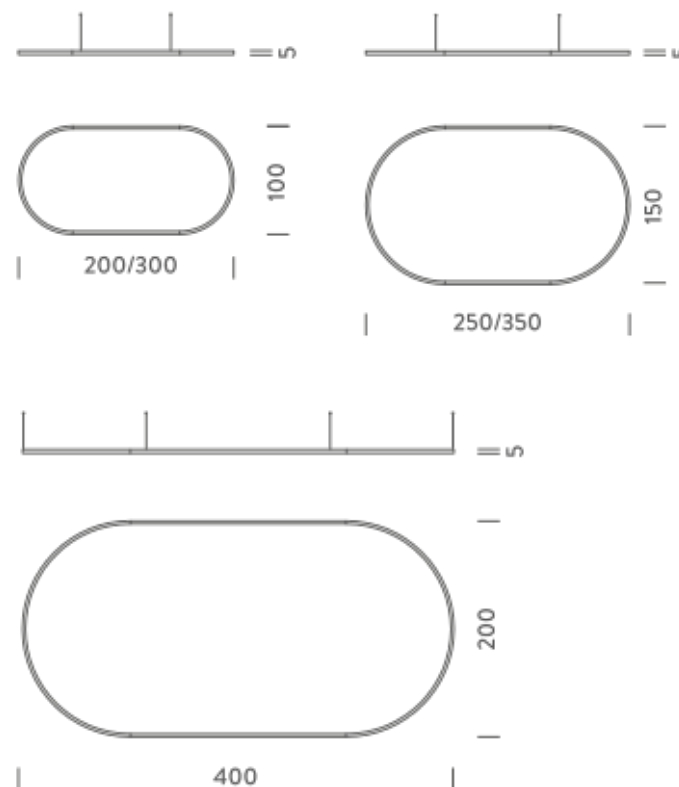

2X1M | UP - DOWNLIGHT - 4000K

LAMPING

Source	Linear LED
Total power	148W
Emission	Diffused orientable
Switching	DALI 1-100%
Tension	220/240V
Color temperature	4000K
Luminous flux	10074lm
Typ CRI	90
Energy class	D
IP class	40
Dimensions	200x100x5cm
Materials	Aluminium
Notes	included: 1 driver WALIM150W24VIN, 1 dimmer interface WDIMDALIHP, 2x electrical cables 5m, 4x adjustable metal cables length 3m (including ceiling attachment). Shipped assembled
Customization options	Shapes, sizes
Accessories	Canopy, for concrete ceiling Canopy box, 1 driver, 2 electrical cables Ceiling plate, for false ceiling
Net lamp weight	6,1 kg

LAMPING

Source	Linear LED
Total power	251W
Emission	Diffused orientable
Switching	DALI 1-100%
Tension	220/240V
Color temperature	3000K
Luminous flux	15364lm
Typ CRI	90
Energy class	E
IP class	40
Dimensions	350x150x5cm
Materials	Aluminium
Notes	included: 2 drivers WALIM150W24VIN, 2x dimmer interface WDIMDALIHP, 4x electrical cables 5m, 6x adjustable metal cables length 3m (including ceiling attachment). Shipped in 4 pieces
Customization options	Shapes, sizes
Accessories	Canopy, for concrete ceiling Ceiling plate, for false ceiling
Net lamp weight	9,9 kg

Codes

BZRO17B35G15WBO
BZRO17B35G15WNE
BZRO17B35G15WOR

Structure

white
black
gold

PACKAGE

Package 01 Dimension: 210x110x15 cm / Gross weight: 15,3 kg

Certificazioni

3,5X1,5M | UP - DOWNLIGHT - 4000K

LAMPING

Source	Linear LED
Total power	251W
Emission	Diffused orientable
Switching	DALI 1-100%
Tension	220/240V
Color temperature	4000K
Luminous flux	17072lm
Typ CRI	90
Energy class	D
IP class	40
Dimensions	350x150x5cm
Materials	Aluminium
Notes	included: 2 drivers WALIM150W24VIN, 2x dimmer interface WDIMDALIHP, 4x electrical cables 5m, 6x adjustable metal cables length 3m (including ceiling attachment). Shipped in 4 pieces
Customization options	Shapes, sizes
Accessories	Canopy, for concrete ceiling Ceiling plate, for false ceiling
Net lamp weight	9,9 kg