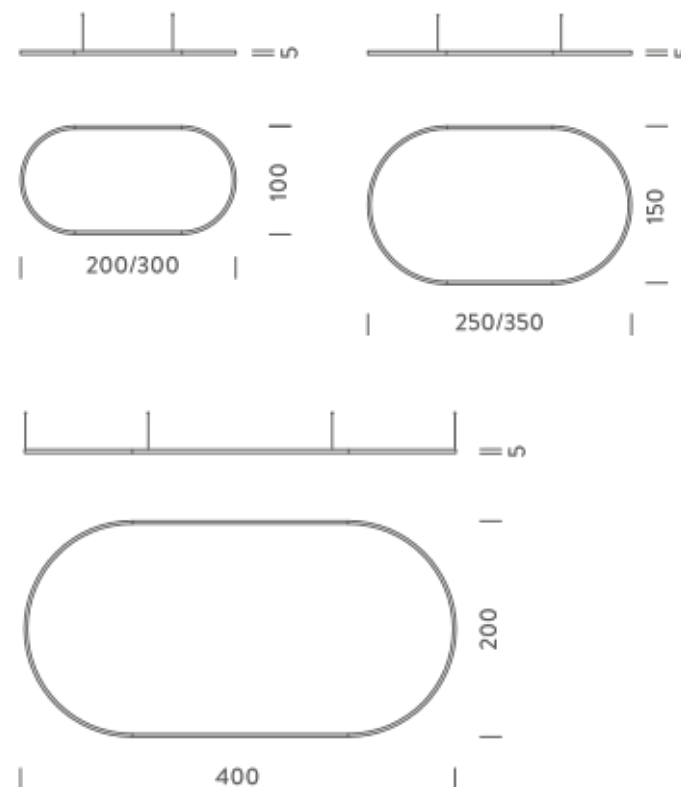

Remote driver and dimmer interface included

2X1M | UP - DOWNLIGHT -2700K

LAMPING

Source	Linear LED
Total power	148W
Emission	Diffused orientable
Switching	DALI 1-100%
Tension	220/240V
Color temperature	2700K
Luminous flux	8563lm
Typ CRI	90
Energy class	E
IP class	40
Dimensions	200x100x5cm
Materials	Aluminium
Notes	included: 1 driver WALIM150W24VIN, 1 dimmer interface WDIMDALIHP, 2x electrical cables 5m, 4x adjustable metal cables length 3m (including ceiling attachment). Shipped assembled
Customization options	Shapes, sizes
Accessories	Canopy, for concrete ceiling Canopy box, 1 driver, 2 electrical cables Ceiling plate, for false ceiling
Net lamp weight	6,1 kg

Codes

BZRO17A20G15DBO
BZRO17A20G15DNE
BZRO17A20G15DOR

Structure

white
black
gold

PACKAGE

Package 01 Dimension: 210x110x15 cm / Gross weight: 11,5 kg

Certificazioni

NEMO^{3.000}

2X1M | UP - DOWNLIGHT - 3000K

LAMPING

Source	Linear LED
Total power	148W
Emission	Diffused orientable
Switching	DALI 1-100%
Tension	220/240V
Color temperature	3000K
Luminous flux	9067lm
Typ CRI	90
Energy class	E
IP class	40
Dimensions	200x100x5cm
Materials	Aluminium
Notes	included: 1 driver WALIM150W24VIN, 1 dimmer interface WDIMDALIHP, 2x electrical cables 5m, 4x adjustable metal cables length 3m (including ceiling attachment). Shipped assembled
Customization options	Shapes, sizes
Accessories	Canopy, for concrete ceiling Canopy box, 1 driver, 2 electrical cables Ceiling plate, for false ceiling
Net lamp weight	6,1 kg