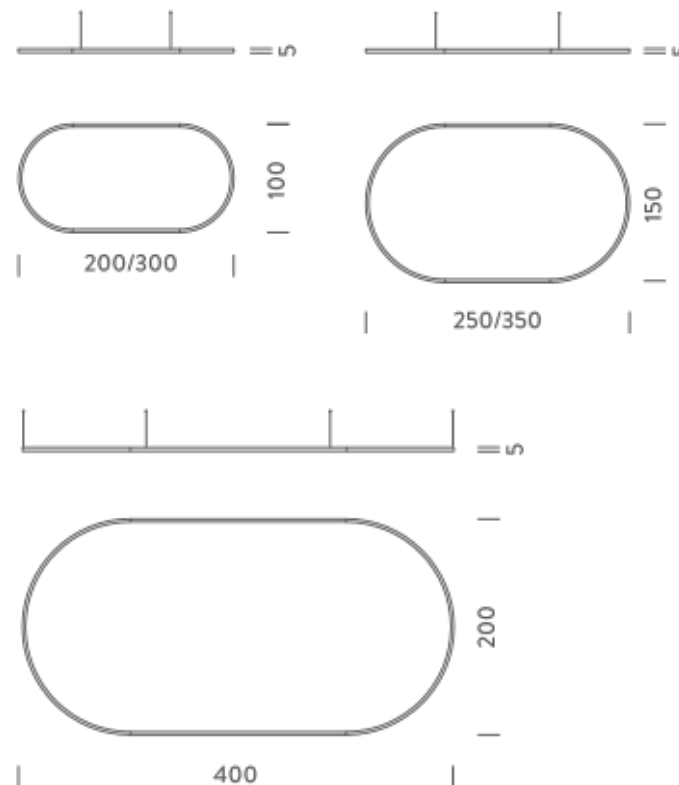

2X1M | UP - DOWNLIGHT - 3000K

LAMPING

Source	Linear LED
Total power	148W
Emission	Diffused orientable
Switching	DALI 1-100%
Tension	220/240V
Color temperature	3000K
Luminous flux	9067lm
Typ CRI	90
Energy class	E
IP class	40
Dimensions	200x100x5cm
Materials	Aluminium
Notes	included: 1 driver WALIM150W24VIN, 1 dimmer interface WDIMDALIHP, 2x electrical cables 5m, 4x adjustable metal cables length 3m (including ceiling attachment). Shipped assembled
Customization options	Shapes, sizes
Accessories	Canopy, for concrete ceiling Canopy box, 1 driver, 2 electrical cables Ceiling plate, for false ceiling
Net lamp weight	6,1 kg

Codes

BZRO17A20G15WBO
BZRO17A20G15WNE
BZRO17A20G15WOR

Structure

white
black
gold

PACKAGE

Package 01 Dimension: 210x110x15 cm / Gross weight: 11,5 kg

Certificazioni

NEMO^{3.000}

2X1M | UP - DOWNLIGHT - 4000K

LAMPING

Source	Linear LED
Total power	148W
Emission	Diffused orientable
Switching	DALI 1-100%
Tension	220/240V
Color temperature	4000K
Luminous flux	10074lm
Typ CRI	90
Energy class	D
IP class	40
Dimensions	200x100x5cm
Materials	Aluminium
Notes	included: 1 driver WALIM150W24VIN, 1 dimmer interface WDIMDALIHP, 2x electrical cables 5m, 4x adjustable metal cables length 3m (including ceiling attachment). Shipped assembled
Customization options	Shapes, sizes
Accessories	Canopy, for concrete ceiling Canopy box, 1 driver, 2 electrical cables Ceiling plate, for false ceiling
Net lamp weight	6,1 kg