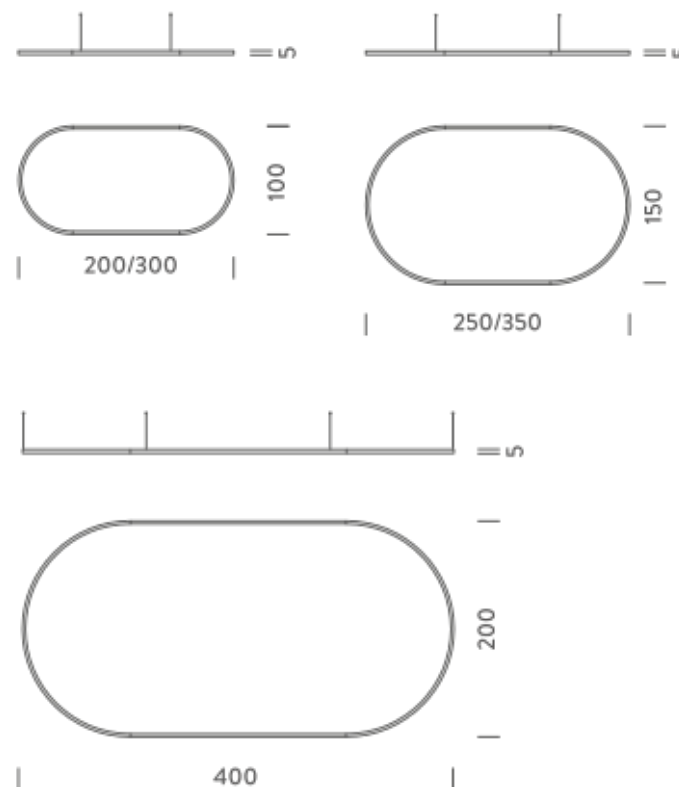

2,5X1,5M | UP - DOWNLIGHT - 2700K

LAMPING

Source	Linear LED
Total power	193W
Emission	Diffused orientable
Switching	DALI 1-100%
Tension	220/240V
Color temperature	2700K
Luminous flux	11179lm
Typ CRI	90
Energy class	E
IP class	40
Dimensions	250x150x5cm
Materials	Aluminium
Notes	included: 1 driver WALIM250W24VIN, 1 dimmer interface WDIMDALIHP, 4x electrical cables 5m, 6x adjustable metal cables length 3m (including ceiling attachment). Shipped in 4 pieces
Customization options	Shapes, sizes
Accessories	Canopy, for concrete ceiling Ceiling plate, for false ceiling
Net lamp weight	8,1 kg

LAMPING

Source	Linear LED
Total power	193W
Emission	Diffused orientable
Switching	DALI 1-100%
Tension	220/240V
Color temperature	3000K
Luminous flux	11836lm
Typ CRI	90
Energy class	E
IP class	40
Dimensions	250x150x5cm
Materials	Aluminium
Notes	included: 1 driver WALIM250W24VIN, 1 dimmer interface WDIMDALIHP, 4x electrical cables 5m, 6x adjustable metal cables length 3m (including ceiling attachment). Shipped in 4 pieces
Customization options	Shapes, sizes
Accessories	Canopy, for concrete ceiling Ceiling plate, for false ceiling
Net lamp weight	8,1 kg

Codes

BZRO17B25G15WBO
BZRO17B25G15WNE
BZRO17B25G15WOR

Structure

white
black
gold

PACKAGE

Package 01 Dimension: 160x160x15 cm / Gross weight: 11,6 kg

Certificazioni

2,5X1,5M | UP - DOWNLIGHT - 4000K

LAMPING

Source	Linear LED
Total power	193W
Emission	Diffused orientable
Switching	DALI 1-100%
Tension	220/240V
Color temperature	4000K
Luminous flux	13152lm
Typ CRI	90
Energy class	D
IP class	40
Dimensions	250x150x5cm
Materials	Aluminium
Notes	included: 1 driver WALIM250W24VIN, 1 dimmer interface WDIMDALIHP, 4x electrical cables 5m, 6x adjustable metal cables length 3m (including ceiling attachment). Shipped in 4 pieces
Customization options	Shapes, sizes
Accessories	Canopy, for concrete ceiling Ceiling plate, for false ceiling
Net lamp weight	8,1 kg