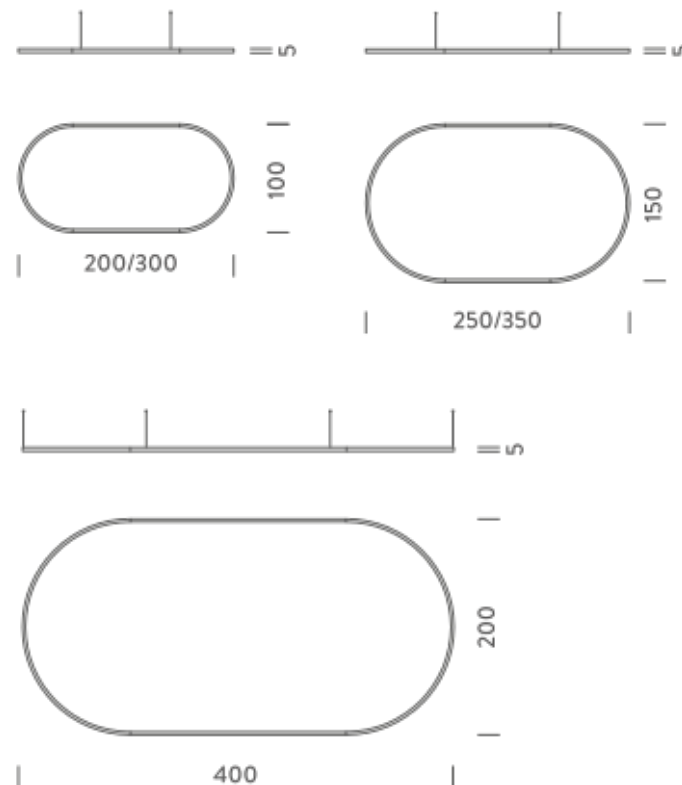

3,5X1,5M | DOWNLIGHT - 4000K

LAMPING

Source	Linear LED
Total power	125W
Emission	Diffused orientable
Switching	DALI 1-100%
Tension	220/240V
Color temperature	4000K
Luminous flux	8536lm
Typ CRI	90
Energy class	D
IP class	40
Dimensions	350x150x5cm
Materials	Aluminium
Notes	included: 1 driver WALIM150W24VIN, 1 dimmer interface WDIMDALIHP, 1x electrical cable 5m, 6x adjustable metal cables length 3m (including ceiling attachment). Shipped in 4 pieces
Customization options	Shapes, sizes
Accessories	Canopy, for concrete ceiling Canopy box, 1 driver, 1 electrical cable Ceiling plate, for false ceiling
Net lamp weight	9,1 kg

Codes

BZRO16B35G15NBO
BZRO16B35G15NNE
BZRO16B35G15NOR

Structure

white
black
gold

PACKAGE

Package 01 Dimension: 210x110x15 cm / Gross weight: 14,5 kg

Certificazioni

NEMO^{3,000}

4X2M | DOWNLIGHT - 2700K

LAMPING

Source	Linear LED
Total power	148W
Emission	Diffused orientable
Switching	DALI 1-100%
Tension	220/240V
Color temperature	2700K
Luminous flux	8536lm
Typ CRI	90
Energy class	E
IP class	40
Dimensions	400x200x5cm
Materials	Aluminium
Notes	included: 1 driver WALIM250W24VIN, 1 dimmer interface WDIMDALIHP, 4x electrical cables 5m, 6x adjustable metal cables length 3m (including ceiling attachment). Shipped in 4 pieces
Customization options	Shapes, sizes
Accessories	Canopy, for concrete ceiling Ceiling plate, for false ceiling
Net lamp weight	11,4 kg