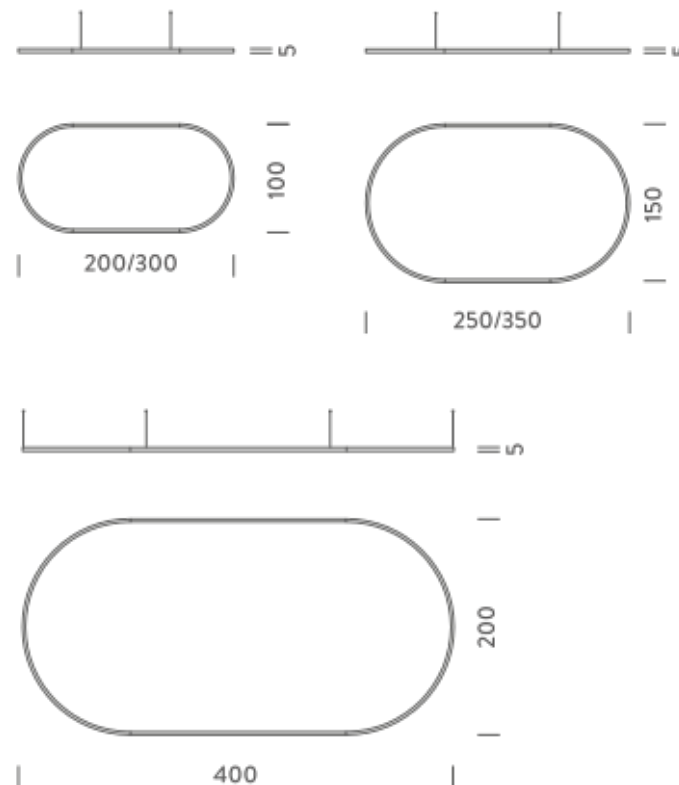

3,5X1,5M | DOWNLIGHT - 4000K

LAMPING

Source	Linear LED
Total power	125W
Emission	Diffused orientable
Switching	DALI 1-100%
Tension	220/240V
Color temperature	4000K
Luminous flux	8536lm
Typ CRI	90
Energy class	D
IP class	40
Dimensions	350x150x5cm
Materials	Aluminium
Notes	included: 1 driver WALIM150W24VIN, 1 dimmer interface WDIMDALIHP, 1x electrical cable 5m, 6x adjustable metal cables length 3m (including ceiling attachment). Shipped in 4 pieces
Customization options	Shapes, sizes
Accessories	Canopy, for concrete ceiling Canopy box, 1 driver, 1 electrical cable Ceiling plate, for false ceiling
Net lamp weight	9,1 kg

4X2M | DOWNLIGHT - 2700K

LAMPING

Source	Linear LED
Total power	148W
Emission	Diffused orientable
Switching	DALI 1-100%
Tension	220/240V
Color temperature	2700K
Luminous flux	8536lm
Typ CRI	90
Energy class	E
IP class	40
Dimensions	400x200x5cm
Materials	Aluminium
Notes	included: 1 driver WALIM250W24VIN, 1 dimmer interface WDIMDALIHP, 4x electrical cables 5m, 6x adjustable metal cables length 3m (including ceiling attachment). Shipped in 4 pieces
Customization options	Shapes, sizes
Accessories	Canopy, for concrete ceiling Ceiling plate, for false ceiling
Net lamp weight	11,4 kg

Codes

BZRO16C40G15DBO
BZRO16C40G15DNE
BZRO16C40G15DOR

Structure

white
black
gold

PACKAGE

Package 01 Dimension: 210x110x15 cm / Gross weight: 16,8 kg

Certificazioni

4X2M | DOWNLIGHT - 3000K