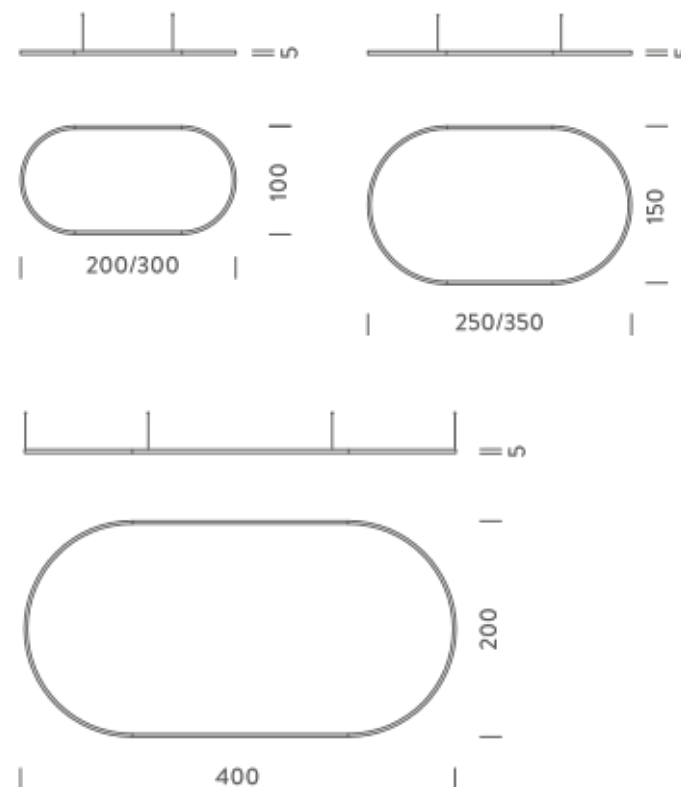

Codes

BZRO16A20G15DBO
BZRO16A20G15DNE
BZRO16A20G15DOR

Structure

white
black
gold

PACKAGE

Package 01 Dimension: 210x110x15 cm / Gross weight: 11,4 kg

Certificazioni

NEMO^{3.000}

2X1M | DOWNLIGHT - 3000K

LAMPING

Source	Linear LED
Total power	74W
Emission	Diffused orientable
Switching	DALI 1-100%
Tension	110/240V
Color temperature	3000K
Luminous flux	4533lm
Typ CRI	90
Energy class	E
IP class	40
Dimensions	200x100x5cm
Materials	Aluminium
Notes	included: 1 driver WALIMLED100/24, 1 dimmer interface WDIMDALIHP, 1x electrical cable 5m, 4x adjustable metal cables length 3m (including ceiling attachment). Shipped assembled
Customization options	Shapes, sizes
Accessories	Canopy, for concrete ceiling Canopy box, 1 driver, 1 electrical cable Ceiling plate, for false ceiling
Net lamp weight	6 kg

2X1M | DOWNLIGHT - 4000K

LAMPING

Source	Linear LED
Total power	74W
Emission	Diffused orientable
Switching	DALI 1-100%
Tension	110/240V
Color temperature	4000K
Luminous flux	5037lm
Typ CRI	90
Energy class	D
IP class	40
Dimensions	200x100x5cm
Materials	Aluminium
Notes	included: 1 driver WALIMLED100/24, 1 dimmer interface WDIMDALIHP, 1x electrical cable 5m, 4x adjustable metal cables length 3m (including ceiling attachment). Shipped assembled
Customization options	Shapes, sizes
Accessories	Canopy, for concrete ceiling Canopy box, 1 driver, 1 electrical cable Ceiling plate, for false ceiling
Net lamp weight	6 kg