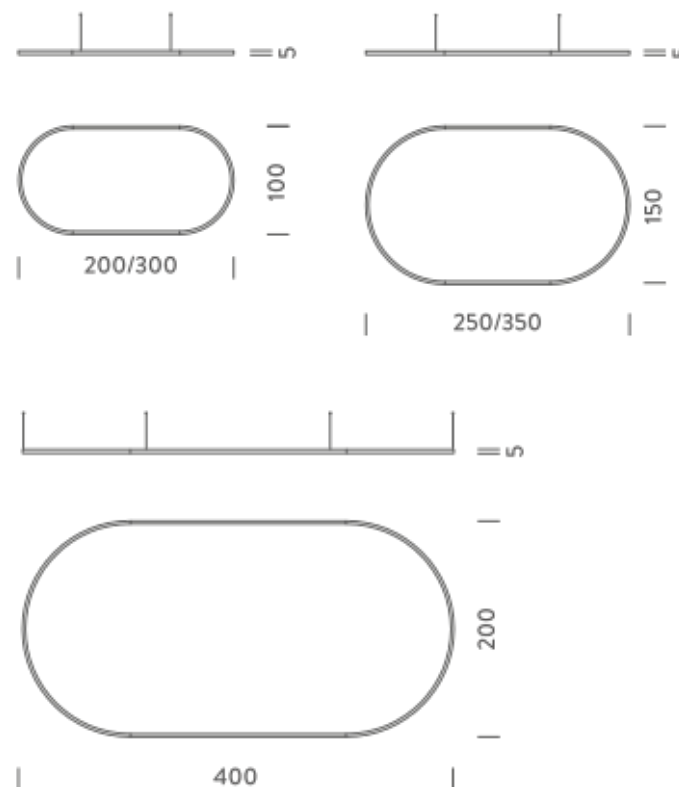

2,5X1,5M | DOWNLIGHT - 3000K

LAMPING

Source	Linear LED
Total power	97W
Emission	Diffused orientable
Switching	DALI 1-100%
Tension	220/240V
Color temperature	3000K
Luminous flux	5918lm
Typ CRI	90
Energy class	E
IP class	40
Dimensions	250x150x5cm
Materials	Aluminium
Notes	included: 1 driver WALIM150W24VIN, 1 dimmer interface WDIMDALIHP, 1x electrical cable 5m, 6x adjustable metal cables length 3m (including ceiling attachment). Shipped in 4 pieces
Customization options	Shapes, sizes
Accessories	Canopy, for concrete ceiling Canopy box, 1 driver, 1 electrical cable Ceiling plate, for false ceiling
Net lamp weight	7,3 kg

Codes

BZRO16B25G15WBO
BZRO16B25G15WNE
BZRO16B25G15WOR

Structure

white
black
gold

PACKAGE

Package 01 Dimension: 160x160x15 cm / Gross weight: 10,8 kg

Certificazioni

NEMO^{3,000}

2,5X1,5M | DOWNLIGHT - 4000K

LAMPING

Source	Linear LED
Total power	97W
Emission	Diffused orientable
Switching	DALI 1-100%
Tension	220/240V
Color temperature	4000K
Luminous flux	6576lm
Typ CRI	90
Energy class	D
IP class	40
Dimensions	250x150x5cm
Materials	Aluminium
Notes	included: 1 driver WALIM150W24VIN, 1 dimmer interface WDIMDALIHP, 1x electrical cable 5m, 6x adjustable metal cables length 3m (including ceiling attachment). Shipped in 4 pieces
Customization options	Shapes, sizes
Accessories	Canopy, for concrete ceiling Canopy box, 1 driver, 1 electrical cable Ceiling plate, for false ceiling
Net lamp weight	7,3 kg