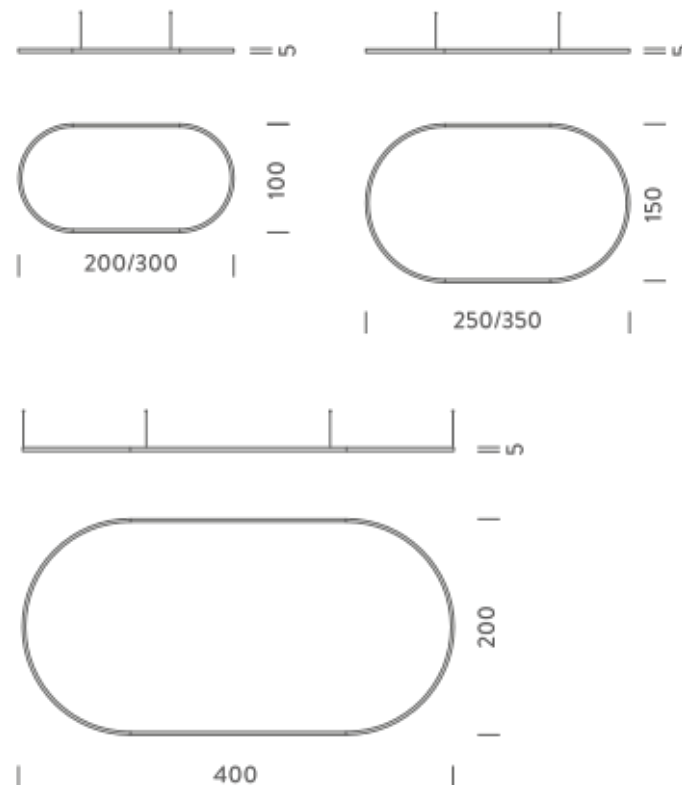

3,5X1,5M | DOWNLIGHT - 3000K

LAMPING

Source	Linear LED
Total power	125W
Emission	Diffused orientable
Switching	DALI 1-100%
Tension	220/240V
Color temperature	3000K
Luminous flux	7682lm
Typ CRI	90
Energy class	E
IP class	40
Dimensions	350x150x5cm
Materials	Aluminium
Notes	included: 1 driver WALIM150W24VIN, 1 dimmer interface WDIMDALIHP, 1x electrical cable 5m, 6x adjustable metal cables length 3m (including ceiling attachment). Shipped in 4 pieces
Customization options	Shapes, sizes
Accessories	Canopy, for concrete ceiling Canopy box, 1 driver, 1 electrical cable Ceiling plate, for false ceiling
Net lamp weight	9,1 kg

Codes

BZRO16B35G15WBO
BZRO16B35G15WNE
BZRO16B35G15WOR

Structure

white
black
gold

PACKAGE

Package 01 Dimension: 210x110x15 cm / Gross weight: 14,5 kg

Certificazioni

NEMO^{3,000}

3,5X1,5M | DOWNLIGHT - 4000K

LAMPING

Source	Linear LED
Total power	125W
Emission	Diffused orientable
Switching	DALI 1-100%
Tension	220/240V
Color temperature	4000K
Luminous flux	8536lm
Typ CRI	90
Energy class	D
IP class	40
Dimensions	350x150x5cm
Materials	Aluminium
Notes	included: 1 driver WALIM150W24VIN, 1 dimmer interface WDIMDALIHP, 1x electrical cable 5m, 6x adjustable metal cables length 3m (including ceiling attachment). Shipped in 4 pieces
Customization options	Shapes, sizes
Accessories	Canopy, for concrete ceiling Canopy box, 1 driver, 1 electrical cable Ceiling plate, for false ceiling
Net lamp weight	9,1 kg