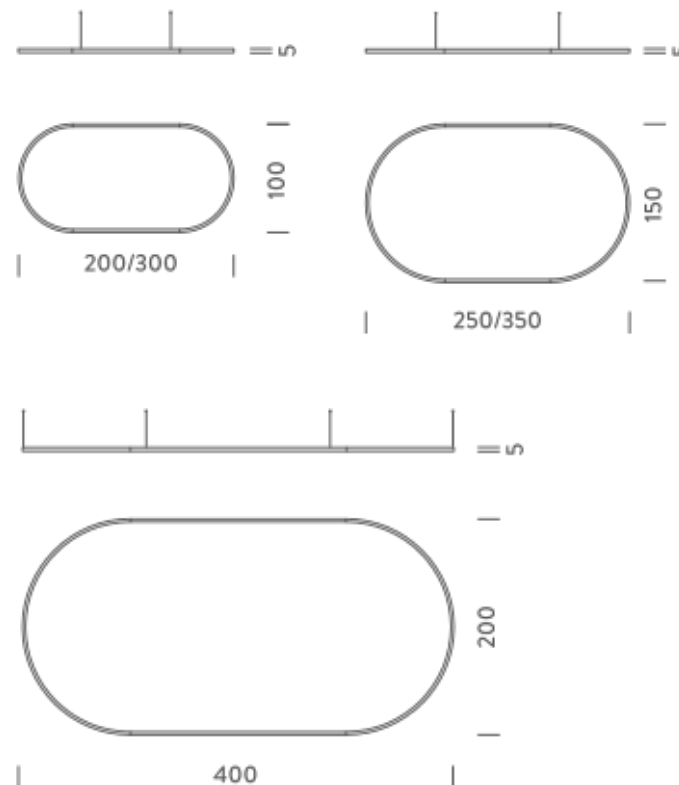

3,5X1,5M | DOWNLIGHT - 4000K

LAMPING

Source	Linear LED
Total power	125W
Emission	Diffused orientable
Switching	DALI 1-100%
Tension	220/240V
Color temperature	4000K
Luminous flux	8536lm
Typ CRI	90
Energy class	D
IP class	40
Dimensions	350x150x5cm
Materials	Aluminium
Notes	included: 1 driver WALIM150W24VIN, 1 dimmer interface WDIMDALIHP, 1x electrical cable 5m, 6x adjustable metal cables length 3m (including ceiling attachment). Shipped in 4 pieces
Customization options	Shapes, sizes
Accessories	Canopy, for concrete ceiling Canopy box, 1 driver, 1 electrical cable Ceiling plate, for false ceiling
Net lamp weight	9,1 kg

4X2M | DOWNLIGHT - 2700K

LAMPING

Source	Linear LED
Total power	148W
Emission	Diffused orientable
Switching	DALI 1-100%
Tension	220/240V
Color temperature	2700K
Luminous flux	8536lm
Typ CRI	90
Energy class	E
IP class	40
Dimensions	400x200x5cm
Materials	Aluminium
Notes	included: 1 driver WALIM250W24VIN, 1 dimmer interface WDIMDALIHP, 4x electrical cables 5m, 6x adjustable metal cables length 3m (including ceiling attachment). Shipped in 4 pieces
Customization options	Shapes, sizes
Accessories	Canopy, for concrete ceiling Ceiling plate, for false ceiling
Net lamp weight	11,4 kg

Codes

BZRO16C40G15WBO
BZRO16C40G15WNE
BZRO16C40G15WOR

Structure

white
black
gold

PACKAGE

Package 01 Dimension: 210x110x15 cm / Gross weight: 16,8 kg

Certificazioni

4X2M | DOWNLIGHT - 4000K