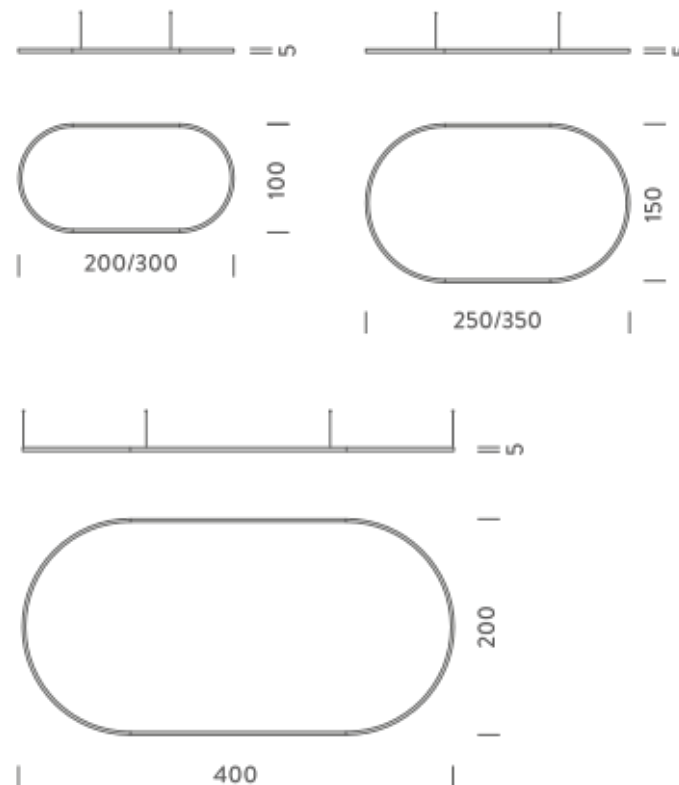

2X1M | DOWNLIGHT - 4000K

LAMPING

Source	Linear LED
Total power	74W
Emission	Diffused orientable
Switching	DALI 1-100%
Tension	110/240V
Color temperature	4000K
Luminous flux	5037lm
Typ CRI	90
Energy class	D
IP class	40
Dimensions	200x100x5cm
Materials	Aluminium
Notes	included: 1 driver WALIMLED100/24, 1 dimmer interface WDIMDALIHP, 1x electrical cable 5m, 4x adjustable metal cables length 3m (including ceiling attachment). Shipped assembled
Customization options	Shapes, sizes
Accessories	Canopy, for concrete ceiling Canopy box, 1 driver, 1 electrical cable Ceiling plate, for false ceiling
Net lamp weight	6 kg

3X1M | DOWNLIGHT - 2700K

LAMPING

Source	Linear LED
Total power	103W
Emission	Diffused orientable
Switching	DALI 1-100%
Tension	220/240V
Color temperature	2700K
Luminous flux	5948lm
Typ CRI	90
Energy class	E
IP class	40
Dimensions	300x100x5cm
Materials	Aluminium
Notes	included: 1 driver WALIM150W24VIN, 1 dimmer interface WDIMDALIHP, 1x electrical cable 5m, 4x adjustable metal cables length 3m (including ceiling attachment). Shipped assembled
Customization options	Shapes, sizes
Accessories	Canopy, for concrete ceiling Canopy box, 1 driver, 1 electrical cable Ceiling plate, for false ceiling
Net lamp weight	7,7 kg

Codes

BZRO16A30G15DBO
BZRO16A30G15DNE
BZRO16A30G15DOR

Structure

white
black
gold

PACKAGE

Package 01 Dimension: 310x100x15 cm / Gross weight: 15,7 kg

Certificazioni

NEMO^{3,000}