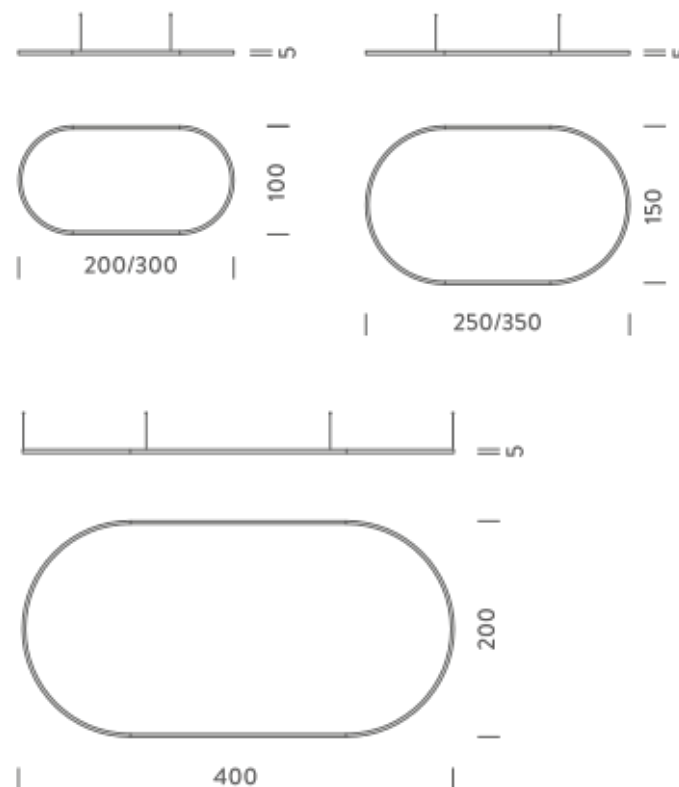

2,5X1,5M | DOWNLIGHT - 4000K

LAMPING

Source	Linear LED
Total power	97W
Emission	Diffused orientable
Switching	DALI 1-100%
Tension	220/240V
Color temperature	4000K
Luminous flux	6576lm
Typ CRI	90
Energy class	D
IP class	40
Dimensions	250x150x5cm
Materials	Aluminium
Notes	included: 1 driver WALIM150W24VIN, 1 dimmer interface WDIMDALIHP, 1x electrical cable 5m, 6x adjustable metal cables length 3m (including ceiling attachment). Shipped in 4 pieces
Customization options	Shapes, sizes
Accessories	Canopy, for concrete ceiling Canopy box, 1 driver, 1 electrical cable Ceiling plate, for false ceiling
Net lamp weight	7,3 kg

Codes

BZRO16B25G15NBO
BZRO16B25G15NNE
BZRO16B25G15NOR

Structure

white
black
gold

PACKAGE

Package 01 Dimension: 160x160x15 cm / Gross weight: 10,8 kg

Certificazioni

NEMO^{3,000}

3,5X1,5M | DOWNLIGHT - 2700K

LAMPING

Source	Linear LED
Total power	125W
Emission	Diffused orientable
Switching	DALI 1-100%
Tension	220/240V
Color temperature	2700K
Luminous flux	7255lm
Typ CRI	90
Energy class	E
IP class	40
Dimensions	350x150x5cm
Materials	Aluminium
Notes	included: 1 driver WALIM150W24VIN, 1 dimmer interface WDIMDALIHP, 1x electrical cable 5m, 6x adjustable metal cables length 3m (including ceiling attachment). Shipped in 4 pieces
Customization options	Shapes, sizes
Accessories	Canopy, for concrete ceiling Canopy box, 1 driver, 1 electrical cable Ceiling plate, for false ceiling
Net lamp weight	9,1 kg