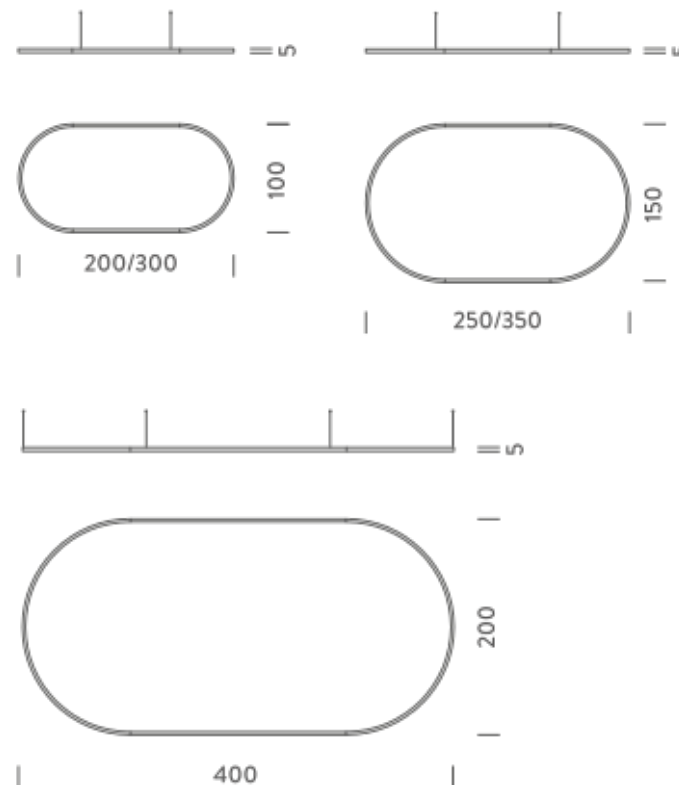

2X1M | DOWNLIGHT - 4000K

LAMPING

Source	Linear LED
Total power	74W
Emission	Diffused orientable
Switching	DALI 1-100%
Tension	110/240V
Color temperature	4000K
Luminous flux	5037lm
Typ CRI	90
Energy class	D
IP class	40
Dimensions	200x100x5cm
Materials	Aluminium
Notes	included: 1 driver WALIMLED100/24, 1 dimmer interface WDIMDALIHP, 1x electrical cable 5m, 4x adjustable metal cables length 3m (including ceiling attachment). Shipped assembled
Customization options	Shapes, sizes
Accessories	Canopy, for concrete ceiling Canopy box, 1 driver, 1 electrical cable Ceiling plate, for false ceiling
Net lamp weight	6 kg

Codes

BZRO16A20G15NBO
BZRO16A20G15NNE
BZRO16A20G15NOR

Structure

white
black
gold

PACKAGE

Package 01 Dimension: 210x110x15 cm / Gross weight: 11,4 kg

Certificazioni

NEMO^{3.000}

3X1M | DOWNLIGHT - 2700K

LAMPING

Source	Linear LED
Total power	103W
Emission	Diffused orientable
Switching	DALI 1-100%
Tension	220/240V
Color temperature	2700K
Luminous flux	5948lm
Typ CRI	90
Energy class	E
IP class	40
Dimensions	300x100x5cm
Materials	Aluminium
Notes	included: 1 driver WALIM150W24VIN, 1 dimmer interface WDIMDALIHP, 1x electrical cable 5m, 4x adjustable metal cables length 3m (including ceiling attachment). Shipped assembled
Customization options	Shapes, sizes
Accessories	Canopy, for concrete ceiling Canopy box, 1 driver, 1 electrical cable Ceiling plate, for false ceiling
Net lamp weight	7,7 kg