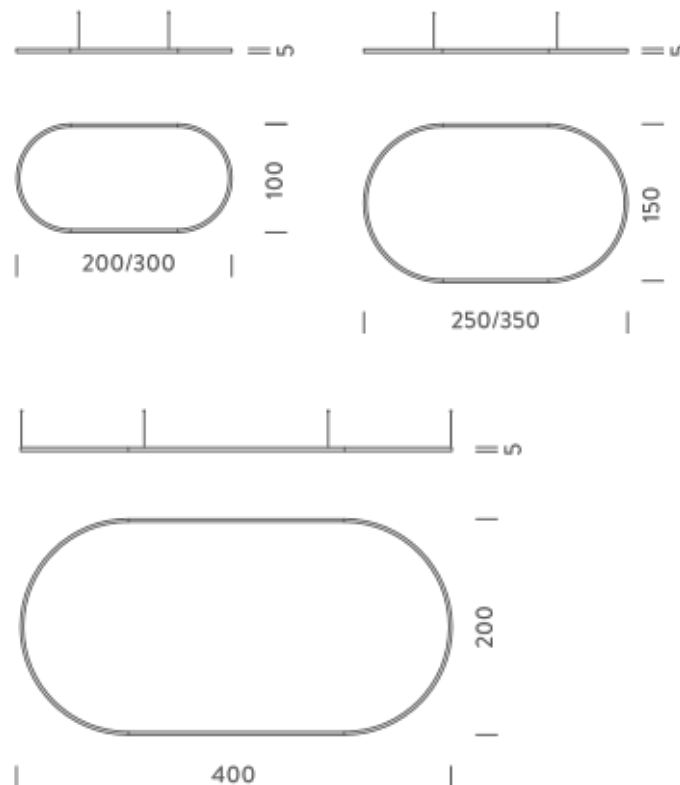

3X1M | DOWNLIGHT - 3000K

LAMPING

Source	Linear LED
Total power	103W
Emission	Diffused orientable
Switching	DALI 1-100%
Tension	220/240V
Color temperature	3000K
Luminous flux	6297lm
Typ CRI	90
Energy class	E
IP class	40
Dimensions	300x100x5cm
Materials	Aluminium
Notes	included: 1 driver WALIM150W24VIN, 1 dimmer interface WDIMDALIHP, 1x electrical cable 5m, 4x adjustable metal cables length 3m (including ceiling attachment). Shipped assembled
Customization options	Shapes, sizes
Accessories	Canopy, for concrete ceiling Canopy box, 1 driver, 1 electrical cable Ceiling plate, for false ceiling
Net lamp weight	7,7 kg

Codes

BZRO16A30G15WBO
BZRO16A30G15WNE
BZRO16A30G15WOR

Structure

white
black
gold

PACKAGE

Package 01 Dimension: 310x100x15 cm / Gross weight: 15,7 kg

Certificazioni

NEMO^{3,000}

3X1M | DOWNLIGHT - 4000K

LAMPING

Source	Linear LED
Total power	103W
Emission	Diffused orientable
Switching	DALI 1-100%
Tension	220/240V
Color temperature	4000K
Luminous flux	6997lm
Typ CRI	90
Energy class	D
IP class	40
Dimensions	300x100x5cm
Materials	Aluminium
Notes	included: 1 driver WALIM150W24VIN, 1 dimmer interface WDIMDALIHP, 1x electrical cable 5m, 4x adjustable metal cables length 3m (including ceiling attachment). Shipped assembled
Customization options	Shapes, sizes
Accessories	Canopy, for concrete ceiling Canopy box, 1 driver, 1 electrical cable Ceiling plate, for false ceiling
Net lamp weight	7,7 kg