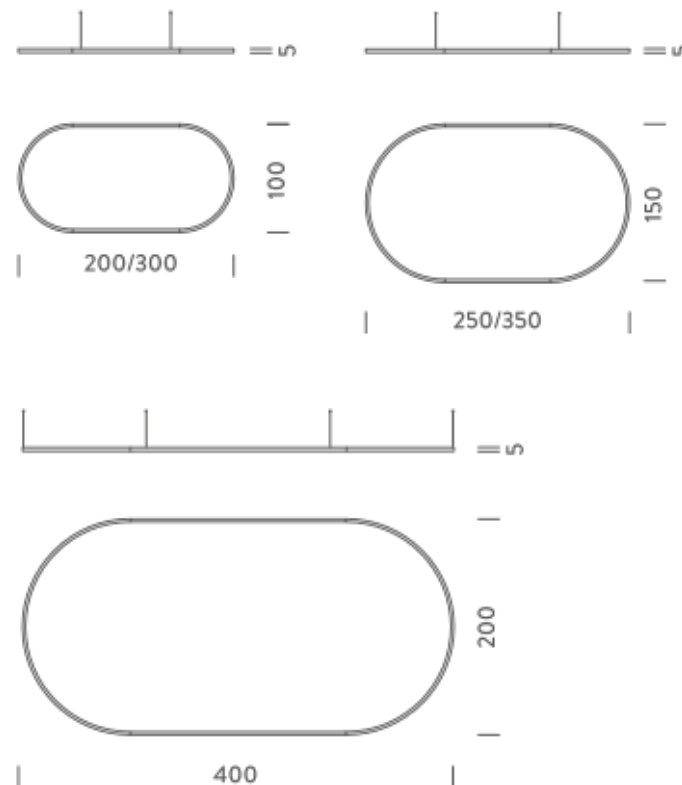

2,5X1,5M | DOWNLIGHT - 4000K

LAMPING

Source	Linear LED
Total power	97W
Emission	Diffused orientable
Switching	DALI 1-100%
Tension	220/240V
Color temperature	4000K
Luminous flux	6576lm
Typ CRI	90
Energy class	D
IP class	40
Dimensions	250x150x5cm
Materials	Aluminium
Notes	included: 1 driver WALIM150W24VIN, 1 dimmer interface WDIMDALIHP, 1x electrical cable 5m, 6x adjustable metal cables length 3m (including ceiling attachment). Shipped in 4 pieces
Customization options	Shapes, sizes
Accessories	Canopy, for concrete ceiling Canopy box, 1 driver, 1 electrical cable Ceiling plate, for false ceiling
Net lamp weight	7,3 kg

3,5X1,5M | DOWNLIGHT - 2700K

LAMPING

Source	Linear LED
Total power	125W
Emission	Diffused orientable
Switching	DALI 1-100%
Tension	220/240V
Color temperature	2700K
Luminous flux	7255lm
Typ CRI	90
Energy class	E
IP class	40
Dimensions	350x150x5cm
Materials	Aluminium
Notes	included: 1 driver WALIM150W24VIN, 1 dimmer interface WDIMDALIHP, 1x electrical cable 5m, 6x adjustable metal cables length 3m (including ceiling attachment). Shipped in 4 pieces
Customization options	Shapes, sizes
Accessories	Canopy, for concrete ceiling Canopy box, 1 driver, 1 electrical cable Ceiling plate, for false ceiling
Net lamp weight	9,1 kg

3,5X1,5M | DOWNLIGHT - 3000K

LAMPING

Source	Linear LED
Total power	125W
Emission	Diffused orientable
Switching	DALI 1-100%
Tension	220/240V
Color temperature	3000K
Luminous flux	7682lm
Typ CRI	90
Energy class	E
IP class	40
Dimensions	350x150x5cm
Materials	Aluminium
Notes	included: 1 driver WALIM150W24VIN, 1 dimmer interface WDIMDALIHP, 1x electrical cable 5m, 6x adjustable metal cables length 3m (including ceiling attachment). Shipped in 4 pieces
Customization options	Shapes, sizes
Accessories	Canopy, for concrete ceiling Canopy box, 1 driver, 1 electrical cable Ceiling plate, for false ceiling
Net lamp weight	9,1 kg