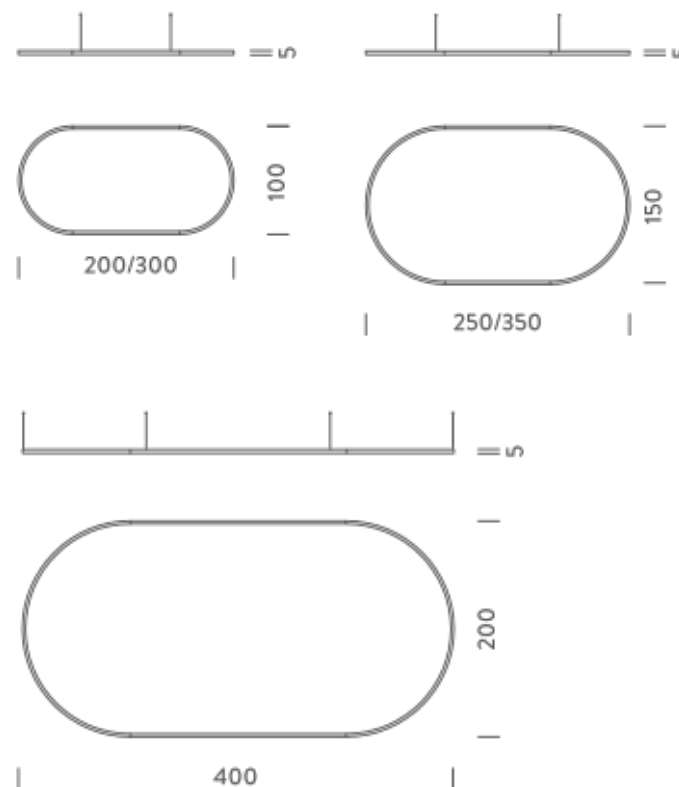

2,5X1,5M | DOWNLIGHT - 2700K

LAMPING

Source	Linear LED
Total power	97W
Emission	Diffused orientable
Switching	DALI 1-100%
Tension	220/240V
Color temperature	2700K
Luminous flux	5589lm
Typ CRI	90
Energy class	E
IP class	40
Dimensions	250x150x5cm
Materials	Aluminium
Notes	included: 1 driver WALIM150W24VIN, 1 dimmer interface WDIMDALIHP, 1x electrical cable 5m, 6x adjustable metal cables length 3m (including ceiling attachment). Shipped in 4 pieces
Customization options	Shapes, sizes
Accessories	Canopy, for concrete ceiling Canopy box, 1 driver, 1 electrical cable Ceiling plate, for false ceiling
Net lamp weight	7,3 kg

Codes

BZRO16B25G15DBO
BZRO16B25G15DNE
BZRO16B25G15DOR

Structure

white
black
gold

PACKAGE

Package 01 Dimension: 160x160x15 cm / Gross weight: 10,8 kg

Certificazioni

NEMO^{3,000}

2,5X1,5M | DOWNLIGHT - 4000K

LAMPING

Source	Linear LED
Total power	97W
Emission	Diffused orientable
Switching	DALI 1-100%
Tension	220/240V
Color temperature	4000K
Luminous flux	6576lm
Typ CRI	90
Energy class	D
IP class	40
Dimensions	250x150x5cm
Materials	Aluminium
Notes	included: 1 driver WALIM150W24VIN, 1 dimmer interface WDIMDALIHP, 1x electrical cable 5m, 6x adjustable metal cables length 3m (including ceiling attachment). Shipped in 4 pieces
Customization options	Shapes, sizes
Accessories	Canopy, for concrete ceiling Canopy box, 1 driver, 1 electrical cable Ceiling plate, for false ceiling
Net lamp weight	7,3 kg