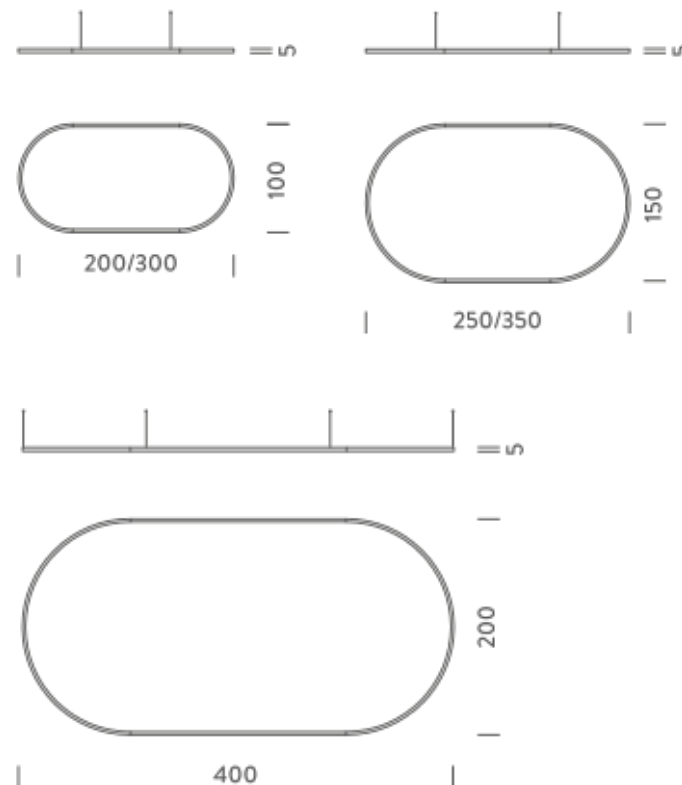

3X1M | DOWNLIGHT - 4000K

LAMPING

Source	Linear LED
Total power	103W
Emission	Diffused orientable
Switching	DALI 1-100%
Tension	220/240V
Color temperature	4000K
Luminous flux	6997lm
Typ CRI	90
Energy class	D
IP class	40
Dimensions	300x100x5cm
Materials	Aluminium
Notes	included: 1 driver WALIM150W24VIN, 1 dimmer interface WDIMDALIHP, 1x electrical cable 5m, 4x adjustable metal cables length 3m (including ceiling attachment). Shipped assembled
Customization options	Shapes, sizes
Accessories	Canopy, for concrete ceiling Canopy box, 1 driver, 1 electrical cable Ceiling plate, for false ceiling
Net lamp weight	7,7 kg

Codes

BZRO16A30G15NBO
BZRO16A30G15NNE
BZRO16A30G15NOR

Structure

white
black
gold

PACKAGE

Package 01 Dimension: 310x100x15 cm / Gross weight: 15,7 kg

Certificazioni

NEMO^{3,000}

2,5X1,5M | DOWNLIGHT - 2700K

LAMPING

Source	Linear LED
Total power	97W
Emission	Diffused orientable
Switching	DALI 1-100%
Tension	220/240V
Color temperature	2700K
Luminous flux	5589lm
Typ CRI	90
Energy class	E
IP class	40
Dimensions	250x150x5cm
Materials	Aluminium
Notes	included: 1 driver WALIM150W24VIN, 1 dimmer interface WDIMDALIHP, 1x electrical cable 5m, 6x adjustable metal cables length 3m (including ceiling attachment). Shipped in 4 pieces
Customization options	Shapes, sizes
Accessories	Canopy, for concrete ceiling Canopy box, 1 driver, 1 electrical cable Ceiling plate, for false ceiling
Net lamp weight	7,3 kg