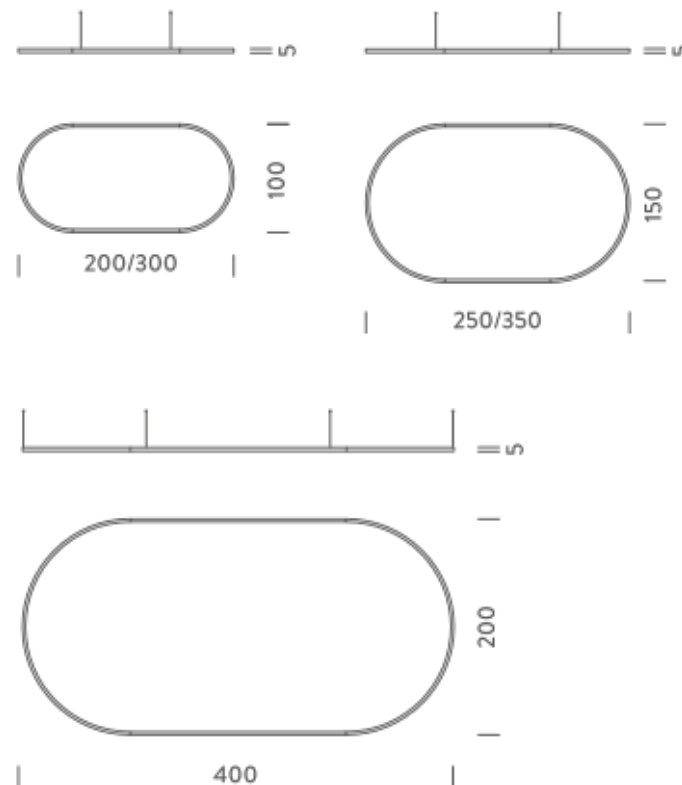

Codes

BZRO16A20G15DBO
BZRO16A20G15DNE
BZRO16A20G15DOR

Structure

white
black
gold

PACKAGE

Package 01 Dimension: 210x110x15 cm / Gross weight: 11,4 kg

Certificazioni

NEMO^{3.000}

2X1M | DOWNLIGHT - 3000K

LAMPING

Source	Linear LED
Total power	74W
Emission	Diffused orientable
Switching	DALI 1-100%
Tension	110/240V
Color temperature	3000K
Luminous flux	4533lm
Typ CRI	90
Energy class	E
IP class	40
Dimensions	200x100x5cm
Materials	Aluminium
Notes	included: 1 driver WALIMLED100/24, 1 dimmer interface WDIMDALIHP, 1x electrical cable 5m, 4x adjustable metal cables length 3m (including ceiling attachment). Shipped assembled
Customization options	Shapes, sizes
Accessories	Canopy, for concrete ceiling Canopy box, 1 driver, 1 electrical cable Ceiling plate, for false ceiling
Net lamp weight	6 kg

Codes

BZRO16A20G15WBO
BZRO16A20G15WNE
BZRO16A20G15WOR

Structure

white
black
gold

PACKAGE

Package 01 Dimension: 210x110x15 cm / Gross weight: 11,4 kg

Certificazioni

NEMO^{3,000}

2X1M | DOWNLIGHT - 4000K

LAMPING

Source	Linear LED
Total power	74W
Emission	Diffused orientable
Switching	DALI 1-100%
Tension	110/240V
Color temperature	4000K
Luminous flux	5037lm
Typ CRI	90
Energy class	D
IP class	40
Dimensions	200x100x5cm
Materials	Aluminium
Notes	included: 1 driver WALIMLED100/24, 1 dimmer interface WDIMDALIHP, 1x electrical cable 5m, 4x adjustable metal cables length 3m (including ceiling attachment). Shipped assembled
Customization options	Shapes, sizes
Accessories	Canopy, for concrete ceiling Canopy box, 1 driver, 1 electrical cable Ceiling plate, for false ceiling
Net lamp weight	6 kg