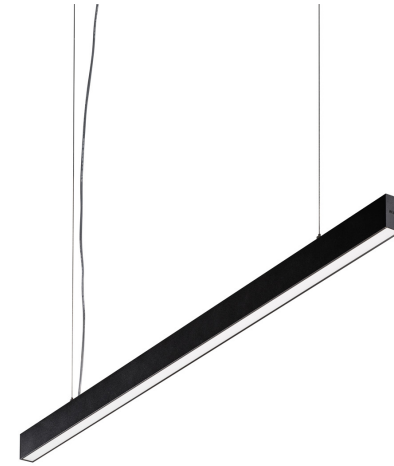

ZIRKOL LINEAR

ZIRKOL – L is a family of linear suspension lamps suitable for general and decorative lighting.

Anodized aluminium body and opal screen to a homogeneous lighting. CRI > 90

Light emission can be direct light and double light emission with high flux and different colour temperatures. Remote driver and dimmer interface included.

1M | DOWNLIGHT - 2700K

LAMPING

Source	Linear LED
Total power	14,5W
Emission	Diffused orientable
Switching	DALI 1-100%
Tension	220/240V
Color temperature	2700K
Luminous flux	833lm
Typ CRI	90
Energy class	E
IP class	40
Dimensions	100x2,6x5cm
Materials	Aluminium
Notes	included: 1 driver WALIMLEDO20/24, 1 dimmer interface WDIMDALIHP, 1 electrical cable length 5m, 2x adjustable metal cables length 3m (including ceiling attachment). Shipped assembled
Customization options	Shapes, sizes
Accessories	Canopy box, 1 driver, 1 electrical cable Ceiling plate, for false ceiling
Net lamp weight	1.2 kg

1M | DOWNLIGHT - 3000K

LAMPING

Source	Linear LED
Total power	14,5W
Emission	Diffused orientable
Switching	DALI 1-100%
Tension	220/240V
Color temperature	3000K
Luminous flux	882lm
Typ CRI	90
Energy class	E
IP class	40
Dimensions	100x2,6x5cm
Materials	Aluminium
Notes	included: 1 driver WALIMLEDO20/24, 1 dimmer interface WDIMDALIHP, 1 electrical cable length 5m, 2x adjustable metal cables length 3m (including ceiling attachment). Shipped assembled
Customization options	Shapes, sizes
Accessories	Canopy box, 1 driver, 1 electrical cable Ceiling plate, for false ceiling
Net lamp weight	1,2 kg