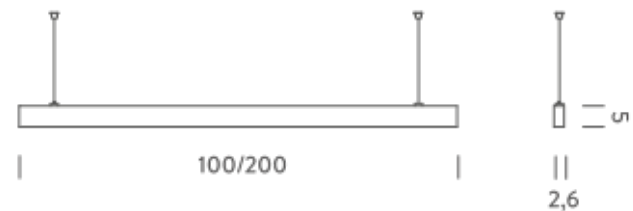

1M | DOWNLIGHT - 3000K

LAMPING

Source	Linear LED
Total power	14,5W
Emission	Diffused orientable
Switching	DALI 1-100%
Tension	220/240V
Color temperature	3000K
Luminous flux	882lm
Typ CRI	90
Energy class	E
IP class	40
Dimensions	100x2,6x5cm
Materials	Aluminium
Notes	included: 1 driver WALIMLEDO20/24, 1 dimmer interface WDIMDALIHP, 1 electrical cable length 5m, 2x adjustable metal cables length 3m (including ceiling attachment). Shipped assembled
Customization options	Shapes, sizes
Accessories	Canopy box, 1 driver, 1 electrical cable Ceiling plate, for false ceiling
Net lamp weight	1,2 kg

1M | DOWNLIGHT - 4000K

LAMPING

Source	Linear LED
Total power	14,5W
Emission	Diffused orientable
Switching	DALI 1-100%
Tension	220/240V
Color temperature	4000K
Luminous flux	980lm
Typ CRI	90
Energy class	D
IP class	40
Dimensions	100x2,6x5cm
Materials	Aluminium
Notes	included: 1 driver WALIMLEDO20/24, 1 dimmer interface WDIMDALIHP, 1 electrical cable length 5m, 2x adjustable metal cables length 3m (including ceiling attachment). Shipped assembled
Customization options	Shapes, sizes
Accessories	Canopy box, 1 driver, 1 electrical cable Ceiling plate, for false ceiling
Net lamp weight	1,2 kg

Codes

BZRL1610G15NBO
BZRL1610G15NNE
BZRL1610G15NOR

Structure

white
black
matt gold

PACKAGE

Package 01 Dimension: 100x2,6x5 cm / Gross weight: 1,25 kg

Certificazioni

NEMO^{lighting}

2M | DOWNLIGHT - 2700K

LAMPING

Source	Linear LED
Total power	29W
Emission	Diffused orientable
Switching	DALI 1-100%
Tension	220/240V
Color temperature	2700K
Luminous flux	1666lm
Typ CRI	90
Energy class	E
IP class	40
Dimensions	200x2,6x5cm
Materials	Aluminium
Notes	included: 1 driver WALIM60W24VIN, 1 dimmer interface WDIMDALIHP, 1 electrical cable length 5m, 2x adjustable metal cables length 3m (including ceiling attachment). Shipped assembled
Customization options	Shapes, sizes
Accessories	Canopy box, 1 driver, 1 electrical cable Ceiling plate, for false ceiling
Net lamp weight	2,4 kg