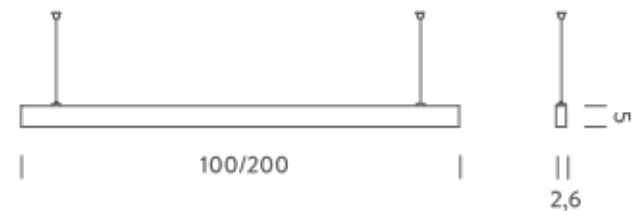

1M | DOWNLIGHT - 2700K

LAMPING

Source	Linear LED
Total power	14,5W
Emission	Diffused orientable
Switching	DALI 1-100%
Tension	220/240V
Color temperature	2700K
Luminous flux	833lm
Typ CRI	90
Energy class	E
IP class	40
Dimensions	100x2,6x5cm
Materials	Aluminium
Notes	included: 1 driver WALIMLEDO20/24, 1 dimmer interface WDIMDALIHP, 1 electrical cable length 5m, 2x adjustable metal cables length 3m (including ceiling attachment). Shipped assembled
Customization options	Shapes, sizes
Accessories	Canopy box, 1 driver, 1 electrical cable Ceiling plate, for false ceiling
Net lamp weight	1.2 kg

1M | DOWNLIGHT - 3000K

LAMPING

Source	Linear LED
Total power	14,5W
Emission	Diffused orientable
Switching	DALI 1-100%
Tension	220/240V
Color temperature	3000K
Luminous flux	882lm
Typ CRI	90
Energy class	E
IP class	40
Dimensions	100x2,6x5cm
Materials	Aluminium
Notes	included: 1 driver WALIMLEDO20/24, 1 dimmer interface WDIMDALIHP, 1 electrical cable length 5m, 2x adjustable metal cables length 3m (including ceiling attachment). Shipped assembled
Customization options	Shapes, sizes
Accessories	Canopy box, 1 driver, 1 electrical cable Ceiling plate, for false ceiling
Net lamp weight	1,2 kg

Codes

BZRL1610G15WOB
BZRL1610G15WNE
BZRL1610G15WOR

Structure

white
black
matt gold

PACKAGE

Package 01 Dimension: 100x2,6x5 cm / Gross weight: 1,25 kg

Certificazioni

NEMO^{3,000}

1M | DOWNLIGHT - 4000K

LAMPING

Source	Linear LED
Total power	14,5W
Emission	Diffused orientable
Switching	DALI 1-100%
Tension	220/240V
Color temperature	4000K
Luminous flux	980lm
Typ CRI	90
Energy class	D
IP class	40
Dimensions	100x2,6x5cm
Materials	Aluminium
Notes	included: 1 driver WALIMLEDO20/24, 1 dimmer interface WDIMDALIHP, 1 electrical cable length 5m, 2x adjustable metal cables length 3m (including ceiling attachment). Shipped assembled
Customization options	Shapes, sizes
Accessories	Canopy box, 1 driver, 1 electrical cable Ceiling plate, for false ceiling
Net lamp weight	1,2 kg