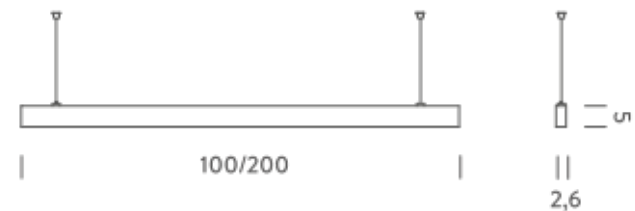

1M | DOWNLIGHT - 4000K

LAMPING

Source	Linear LED
Total power	14,5W
Emission	Diffused orientable
Switching	DALI 1-100%
Tension	220/240V
Color temperature	4000K
Luminous flux	980lm
Typ CRI	90
Energy class	D
IP class	40
Dimensions	100x2,6x5cm
Materials	Aluminium
Notes	included: 1 driver WALIMLEDO20/24, 1 dimmer interface WDIMDALIHP, 1 electrical cable length 5m, 2x adjustable metal cables length 3m (including ceiling attachment). Shipped assembled
Customization options	Shapes, sizes
Accessories	Canopy box, 1 driver, 1 electrical cable Ceiling plate, for false ceiling
Net lamp weight	1,2 kg

2M | DOWNLIGHT - 2700K

LAMPING

Source	Linear LED
Total power	29W
Emission	Diffused orientable
Switching	DALI 1-100%
Tension	220/240V
Color temperature	2700K
Luminous flux	1666lm
Typ CRI	90
Energy class	E
IP class	40
Dimensions	200x2,6x5cm
Materials	Aluminium
Notes	included: 1 driver WALIM60W24VIN, 1 dimmer interface WDIMDALIHP, 1 electrical cable length 5m, 2x adjustable metal cables length 3m (including ceiling attachment). Shipped assembled
Customization options	Shapes, sizes
Accessories	Canopy box, 1 driver, 1 electrical cable Ceiling plate, for false ceiling
Net lamp weight	2,4 kg

Codes

BZRL1620G15DBO
BZRL1620G15DNE
BZRL1620G15DOR

Structure

white
black
matt gold

PACKAGE

Package 01 Dimension: 200x2,6x5 cm / Gross weight: 2,55 kg

Certificazioni

NEMO^{lighting}

2M | DOWNLIGHT - 3000K

LAMPING

Source	Linear LED
Total power	29W
Emission	Diffused orientable
Switching	DALI 1-100%
Tension	220/240V
Color temperature	3000K
Luminous flux	1764lm
Typ CRI	90
Energy class	E
IP class	40
Dimensions	200x2,6x5cm
Materials	Aluminium
Notes	included: 1 driver WALIM60W24VIN, 1 dimmer interface WDIMDALIHP, 1 electrical cable length 5m, 2x adjustable metal cables length 3m (including ceiling attachment). Shipped assembled
Customization options	Shapes, sizes
Accessories	Canopy box, 1 driver, 1 electrical cable Ceiling plate, for false ceiling
Net lamp weight	2,4 kg