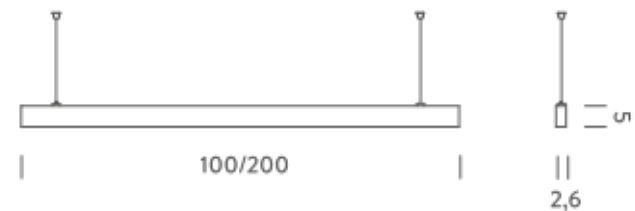

1M | DOWNLIGHT - 2700K

LAMPING

Source	Linear LED
Total power	14,5W
Emission	Diffused orientable
Switching	DALI 1-100%
Tension	220/240V
Color temperature	2700K
Luminous flux	833lm
Typ CRI	90
Energy class	E
IP class	40
Dimensions	100x2,6x5cm
Materials	Aluminium
Notes	included: 1 driver WALIMLEDO20/24, 1 dimmer interface WDIMDALIHP, 1 electrical cable length 5m, 2x adjustable metal cables length 3m (including ceiling attachment). Shipped assembled
Customization options	Shapes, sizes
Accessories	Canopy box, 1 driver, 1 electrical cable Ceiling plate, for false ceiling
Net lamp weight	1.2 kg

Codes

BZRL1610G15DBO
BZRL1610G15DNE
BZRL1610G15DOR

Structure

white
black
matt gold

PACKAGE

Package 01 Dimension: 100x2,6x5 cm / Gross weight: 1.25 kg

Certificazioni

NEMO^{lighting}

1M | DOWNLIGHT - 3000K

LAMPING

Source	Linear LED
Total power	14,5W
Emission	Diffused orientable
Switching	DALI 1-100%
Tension	220/240V
Color temperature	3000K
Luminous flux	882lm
Typ CRI	90
Energy class	E
IP class	40
Dimensions	100x2,6x5cm
Materials	Aluminium
Notes	included: 1 driver WALIMLEDO20/24, 1 dimmer interface WDIMDALIHP, 1 electrical cable length 5m, 2x adjustable metal cables length 3m (including ceiling attachment). Shipped assembled
Customization options	Shapes, sizes
Accessories	Canopy box, 1 driver, 1 electrical cable Ceiling plate, for false ceiling
Net lamp weight	1,2 kg

1M | DOWNLIGHT - 4000K

LAMPING

Source	Linear LED
Total power	14,5W
Emission	Diffused orientable
Switching	DALI 1-100%
Tension	220/240V
Color temperature	4000K
Luminous flux	980lm
Typ CRI	90
Energy class	D
IP class	40
Dimensions	100x2,6x5cm
Materials	Aluminium
Notes	included: 1 driver WALIMLEDO20/24, 1 dimmer interface WDIMDALIHP, 1 electrical cable length 5m, 2x adjustable metal cables length 3m (including ceiling attachment). Shipped assembled
Customization options	Shapes, sizes
Accessories	Canopy box, 1 driver, 1 electrical cable Ceiling plate, for false ceiling
Net lamp weight	1,2 kg