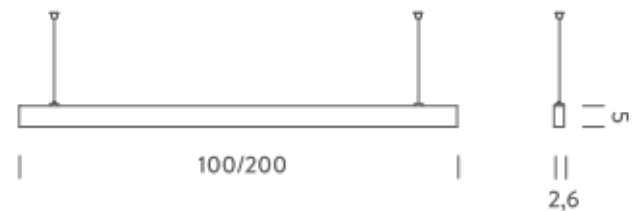

2M | DOWNLIGHT - 2700K

LAMPING

Source	Linear LED
Total power	29W
Emission	Diffused orientable
Switching	DALI 1-100%
Tension	220/240V
Color temperature	2700K
Luminous flux	1666lm
Typ CRI	90
Energy class	E
IP class	40
Dimensions	200x2,6x5cm
Materials	Aluminium
Notes	included: 1 driver WALIM60W24VIN, 1 dimmer interface WDIMDALIHP, 1 electrical cable length 5m, 2x adjustable metal cables length 3m (including ceiling attachment). Shipped assembled
Customization options	Shapes, sizes
Accessories	Canopy box, 1 driver, 1 electrical cable Ceiling plate, for false ceiling
Net lamp weight	2,4 kg

2M | DOWNLIGHT - 3000K

LAMPING

Source	Linear LED
Total power	29W
Emission	Diffused orientable
Switching	DALI 1-100%
Tension	220/240V
Color temperature	3000K
Luminous flux	1764lm
Typ CRI	90
Energy class	E
IP class	40
Dimensions	200x2,6x5cm
Materials	Aluminium
Notes	included: 1 driver WALIM60W24VIN, 1 dimmer interface WDIMDALIHP, 1 electrical cable length 5m, 2x adjustable metal cables length 3m (including ceiling attachment). Shipped assembled
Customization options	Shapes, sizes
Accessories	Canopy box, 1 driver, 1 electrical cable Ceiling plate, for false ceiling
Net lamp weight	2,4 kg

2M | DOWNLIGHT - 4000K

LAMPING

Source	Linear LED
Total power	29W
Emission	Diffused orientable
Switching	DALI 1-100%
Tension	220/240V
Color temperature	4000K
Luminous flux	1960lm
Typ CRI	90
Energy class	D
IP class	40
Dimensions	200x2,6x5cm
Materials	Aluminium
Notes	included: 1 driver WALIM60W24VIN, 1 dimmer interface WDIMDALIHP, 1 electrical cable length 5m, 2x adjustable metal cables length 3m (including ceiling attachment). Shipped assembled
Customization options	Shapes, sizes
Accessories	Canopy box, 1 driver, 1 electrical cable Ceiling plate, for false ceiling
Net lamp weight	2,4 kg