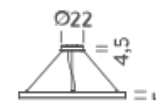

Codes

BZRC1608G15DBO
BZRC1608G15DNE
BZRC1608G15DOR

Structure

white
black
matte gold

PACKAGE

Package 01 Dimension: 110x110x10,30 cm / Gross weight: 5,5 kg

Certificazioni

CIRCLE HOME 0,85-1-1,5m

CIRCLE 2-3-5m

Ø 500

HOME Ø 0,85M | DOWNLIGHT - 3000K

LAMPING

Source	linear LED
Total power	35W
Emission	diffused orientable
Switching	DALI 1-100%
Tension	110-240V
Color temperature	3000K
Luminous flux	2200lm
Typ CRI	90
Energy class	E
IP class	40
Dimensions	ø85x5cm
Materials	Aluminium
Notes	included: round canopy with 1 driver WALIMLED075/24, 1x dimmer interface WDIMDALIHP, 1 electrical cable 4m, 3x adjustable metal cables (length from 3m to 0,5m). Shipped assembled RAL 9005 black, RAL 9016 white
Accessories	Canopy, for concrete ceiling
Net lamp weight	3 kg