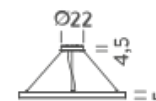

Ø 5M | DOWNLIGHT -2700K

LAMPING

Source	Linear LED
Total power	226W
Emission	Diffused orientable
Switching	DALI 1-100%
Tension	220/240V
Color temperature	2700K
Luminous flux	13100lm
Typ CRI	90
Energy class	E
IP class	40
Dimensions	ø500x5cm
Materials	Aluminum
Notes	included: 1x driver WALIM250W24VIN, 1x dimmer interface WDIMDALIHP, 2 electrical cables 5m, 10x adjustable metal cables length 3m (including ceiling attachment). Shipped in 5 pieces
Customization options	Shapes, sizes
Accessories	Canopy, for concrete ceiling | Canopy box, 1 driver, 2 electrical cables | Ceiling plate, for false ceiling
Net lamp weight	15,9 kg

Codes

BZRC1650G15DBO
BZRC1650G15DNE
BZRC1650G15DOR

Structure

white
black
matte gold

PACKAGE

Package 01 Dimension: 310x110x15 cm / Gross weight: 23,9 kg

Certificazioni

NEMO s.p.a

CIRCLE HOME 0,85-1-1,5m