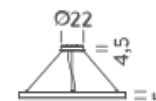

Ø 2M | DOWNLIGHT - 4000K

LAMPING

Source	Linear LED
Total power	90W
Emission	Diffused orientable
Switching	DALI 1-100%
Tension	110/240V
Color temperature	4000K
Luminous flux	6154lm
Typ CRI	90
Energy class	D
IP class	40
Dimensions	ø200x5cm
Materials	Aluminium
Notes	included: 1 driver WALIMLED100/24, 1x dimmer interface WDIMDALIHP, 1 electrical cable 5m, 4x adjustable metal cables length 3m (including ceiling attachment). Shipped in 2 pieces

Customization options

Accessories

Net lamp weight

Codes

BZRC1620G15NBO

BZRC1620G15NNE

BZRC1620G15NOR

Structure

white

black

matte gold

PACKAGE

Package 01

Dimension: 210x110x15 cm / Gross weight: 12,4 kg

Certificazioni

NEMO s.p.a.

CIRCLE HOME 0,85-1-1,5m