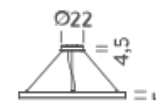

Ø 5M | DOWNLIGHT - 3000K

LAMPING

Source	Linear LED
Total power	226W
Emission	Diffused orientable
Switching	DALI 1-100%
Tension	220/240V
Color temperature	3000K
Luminous flux	13847lm
Typ CRI	90
Energy class	E
IP class	40
Dimensions	ø500x5cm
Materials	Aluminium
Notes	included: 1x driver WALIM250W24VIN, 1x dimmer interface WDIMDALIHP, 2 electrical cables 5m, 10x adjustable metal cables length 3m (including ceiling attachment). Shipped in 5 pieces
Customization options	Shapes, sizes
Accessories	Canopy, for concrete ceiling | Canopy box, 1 driver, 2 electrical cables | Ceiling plate, for false ceiling
Net lamp weight	15,9 kg

Codes

BZRC1650G15WBO
BZRC1650G15WNE
BZRC1650G15WOR

Structure

white
black
matte gold

PACKAGE

Package 01 Dimension: 310x110x15 cm / Gross weight: 23,9 kg

Certificazioni

NEMO s.p.a.

CIRCLE HOME 0,85-1-1,5m