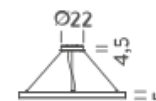

NEMO s.p.a.

CIRCLE HOME 0,85-1-1,5m

CIRCLE 2-3-5m