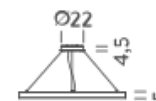

NEMO s.p.a.

www.nemolighting.com

CIRCLE HOME 0,85-1-1,5m

Ø85/100/150

CIRCLE 2-3-5m