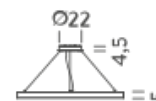

HOME Ø 1,5M | DOWNLIGHT - 4000K

LAMPING

Source	Linear LED
Total power	68W
Emission	Diffused orientable
Switching	DALI 1-100%
Tension	110/240V
Color temperature	4000K
Luminous flux	4616lm
Typ CRI	90
Energy class	D
IP class	40
Dimensions	ø150x5cm
Materials	Aluminium
Notes	included: round canopy with 1 driver WALIMLED100/24, 1x dimmer interface WDIMDALIHP, 1 electrical cable 4m, 3x adjustable metal cables (length from 3m to 0,5m). Shipped assembled
Customization options	Shapes, sizes
Accessories	Canopy, for concrete ceiling | Ceiling attachment, for metal cable | Ceiling plate, for false ceiling
Net lamp weight	5,4 kg

Codes

BZRC1615G15NBO
BZRC1615G15NNE
BZRC1615G15NOR

PACKAGE

Package 01

Structure

white
black
matte gold

Dimension: 160x160x15 cm / Gross weight: 8,9 kg

Certificazioni

NEMO s.p.a.

CIRCLE HOME 0,85-1-1,5m