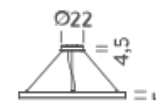

Ø 5M | UP - DOWNLIGHT - 3000K

LAMPING

Source	Linear LED
Total power	452W
Emission	Diffused orientable
Switching	DALI 1-100%
Tension	220/240V
Color temperature	3000K
Luminous flux	27695lm
Typ CRI	90
Energy class	E
IP class	40
Dimensions	ø500x5cm
Materials	Aluminium
Notes	included: 5x driver WALIM120W24VIN, 5x dimmer interface WDIMDALIHP, 5 electrical cables 5m, 10x adjustable metal cables length 3m (including ceiling attachment). Shipped in 5 pieces
Customization options	Shapes, sizes
Accessories	Canopy, for concrete ceiling | Canopy box, 1 driver, 1 electrical cable | Ceiling plate, for false ceiling
Net lamp weight	20,3 kg

Codes

BZRC1750G15WBO
BZRC1750G15WNE
BZRC1750G15WOR

Structure

white
black
matte gold

PACKAGE

Package 01 Dimension: 310x110x15 cm / Gross weight: 28,3 kg

Certificazioni

NEMO s.p.a.

CIRCLE HOME 0,85-1-1,5m