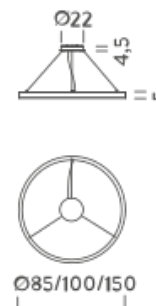

HOME Ø 0,85M | UP-DOWNLIGHT - 2700K

LAMPING

Source	linear LED
Total power	70W
Emission	diffused orientable
Switching	DALI 1-100%
Tension	110-240V
Color temperature	2700K
Luminous flux	4000K
Typ CRI	90
Energy class	E
IP class	40
Dimensions	ø85x5cm
Materials	Aluminium
Notes	included: round canopy with 1 driver WALIMLED075/24, 1x dimmer interface WDIMDALIHP, 1 electrical cable 4m, 3x adjustable metal cables (length from 3m to 0,5m). Shipped assembled | RAL 9005 black, RAL 9016 white
Accessories	Canopy, for concrete ceiling
Net lamp weight	3 kg

Codes

BZRC1708G15DBO
BZRC1708G15DNE
BZRC1708G15DOR

Structure

white
black

PACKAGE

Package 01 Dimension: 110x110x10,30 cm / Gross weight: 5,5 kg

Certificazioni

CIRCLE HOME 0,85-1-1,5m