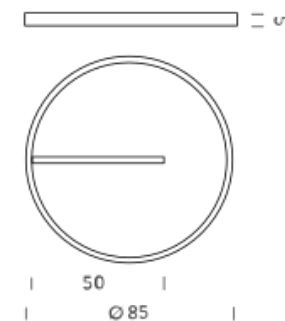

Ø 1M | 4000K

LAMPING

Source	Linear LED
Total power	45W
Emission	Diffused
Switching	DALI 1-100%
Tension	220/240V
Color temperature	4000K
Luminous flux	3077lm
Typ CRI	90
Energy class	D
IP class	40
Dimensions	ø 1m x 5cm
Materials	Aluminium
Notes	driver box with 1 x driver Superslim RAL 9005 black RAL 9016 white shipped assembled