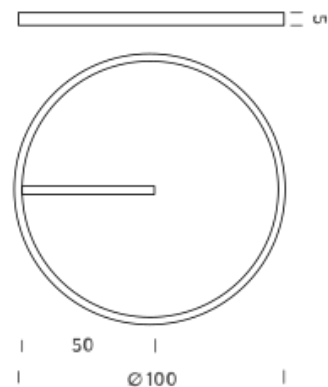

Available in a variety of diameters, Zirkol Ceiling responds to both residential and professional needs, avoiding the installations of a remote accessories.

Ø 0,85M | 2700K

LAMPING

Source	Linear LED
Total power	35W
Emission	Diffused
Switching	DALI 1-100%
Tension	220/240V
Color temperature	2700K
Luminous flux	2000lm
Typ CRI	90
Energy class	E
IP class	40
Dimensions	ø 0,85m x 5cm
Materials	Aluminium
Notes	driver box with 1 x driver Superslim RAL 9005 black RAL 9016 white shipped assembled

Ø 0,85M | 3000K

LAMPING

Source	Linear LED
Total power	35W
Emission	Diffused
Switching	DALI 1-100%
Tension	220/240V
Color temperature	3000K
Luminous flux	2200lm
Typ CRI	90
Energy class	E
IP class	40
Dimensions	ø 0,85m x 5cm
Materials	Aluminium
Notes	driver box with 1 x driver Superslim RAL 9005 black RAL 9016 white shipped assembled
Customization options	Lumen output, finish

Codes

BZRCD408G15WBO
BZRCD408G15WNE
BZRCD408G15WOR

Structure

white
black
matte gold

Certificazioni

ZIRKOL CEILING 0,85-1-1,5M

Ø 0,85M | 4000K

LAMPING

Source	Linear LED
Total power	35W
Emission	Diffused
Switching	DALI 1-100%
Tension	220/240V
Color temperature	4000K
Luminous flux	2360lm
Typ CRI	90
Energy class	D
IP class	40
Dimensions	ø 0,85m x 5cm
Materials	Aluminium
Notes	driver box with 1 x driver Superslim RAL 9005 black RAL 9016 white shipped assembled
Customization options	Lumen output, finish