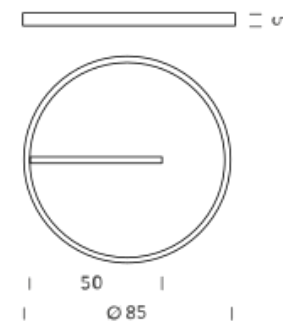

Ø 1,5M | 3000K

LAMPING

Source	Linear LED
Total power	68W
Emission	Diffused
Switching	DALI 1-100%
Tension	220/240V
Color temperature	3000K
Luminous flux	4154lm
Typ CRI	90
Energy class	E
IP class	40
Dimensions	ø 1,5m x 5cm
Materials	Aluminium
Notes	driver box with 1 x driver Superslim RAL 9005 black RAL 9016 white shipped assembled
Customization options	Lumen output, finish

Codes

BZRCD415G15WBO
BZRCD415G15WNE
BZRCD415G15WOR

Structure

white
black
matte gold

Certificazioni

ZIRKOL CEILING 0,85-1-1,5M

Ø 1,5M | 4000K

LAMPING