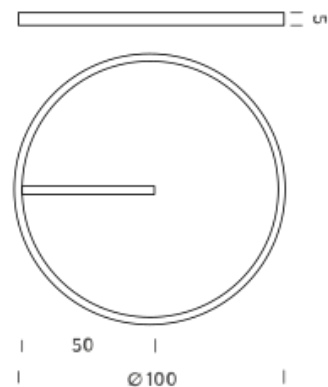

Ø 1,5M | 3000K

LAMPING

Source	Linear LED
Total power	68W
Emission	Diffused
Switching	DALI 1-100%
Tension	220/240V
Color temperature	3000K
Luminous flux	4154lm
Typ CRI	90
Energy class	E
IP class	40
Dimensions	ø 1,5m x 5cm
Materials	Aluminium
Notes	driver box with 1 x driver Superslim RAL 9005 black RAL 9016 white shipped assembled
Customization options	Lumen output, finish

Codes

BZRCD415G15WBO
BZRCD415G15WNE
BZRCD415G15WOR

Structure

white
black
matte gold

Certificazioni

ZIRKOL CEILING 0,85-1-1,5M

Ø 1,5M | 4000K

LAMPING