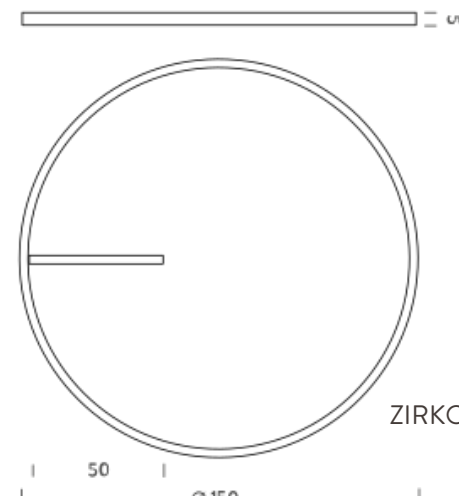

Customization options

Lumen output, finish

Codes

BZRCD415G15DBO
BZRCD415G15DNE
BZRCD415G15DOR

Structure

white
black
matte gold

Certificazioni

ZIRKOL CEILING 0,85-1-1,5M

Ø 1,5M | 3000K

LAMPING

Source	Linear LED
Total power	68W
Emission	Diffused
Switching	DALI 1-100%
Tension	220/240V
Color temperature	3000K
Luminous flux	4154lm
Typ CRI	90
Energy class	E
IP class	40
Dimensions	ø 1,5m x 5cm
Materials	Aluminium
Notes	driver box with 1 x driver Superslim RAL 9005 black RAL 9016 white shipped assembled
Customization options	Lumen output, finish