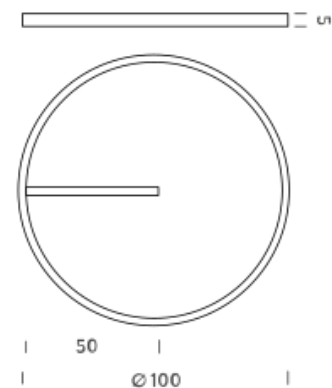

Ø 1,5M | 3000K

LAMPING

Source	Linear LED
Total power	68W
Emission	Diffused
Switching	DALI 1-100%
Tension	220/240V
Color temperature	3000K
Luminous flux	4154lm
Typ CRI	90
Energy class	E
IP class	40
Dimensions	ø 1,5m x 5cm
Materials	Aluminium
Notes	driver box with 1 x driver Superslim RAL 9005 black RAL 9016 white shipped assembled
Customization options	Lumen output, finish