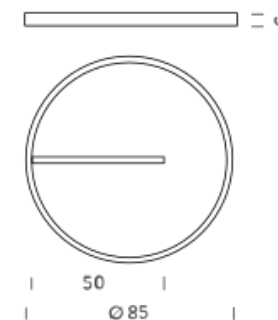

Ø 0,85M | 4000K

LAMPING

Source	Linear LED
Total power	35W
Emission	Diffused
Switching	DALI 1-100%
Tension	220/240V
Color temperature	4000K
Luminous flux	2360lm
Typ CRI	90
Energy class	D
IP class	40
Dimensions	ø 0,85m x 5cm
Materials	Aluminium
Notes	driver box with 1 x driver Superslim | RAL 9005 black | RAL 9016 white | shipped assembled
Customization options	Lumen output, finish

Codes

BZRCD408G15NBO
BZRCD408G15NNE
BZRCD408G15NOR

Structure

white
black
matte gold

Certificazioni

ZIRKOL CEILING 0,85-1-1,5M