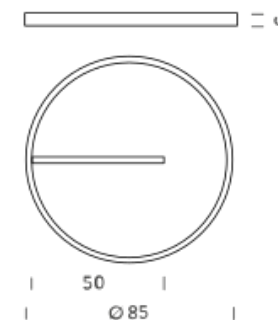

Available in a variety of diameters, Zirkol Ceiling responds to both residential and professional needs, avoiding the installations of a remote accessories.

Ø 0,85M | 2700K

LAMPING

Source	Linear LED
Total power	35W
Emission	Diffused
Switching	DALI 1-100%
Tension	220/240V
Color temperature	2700K
Luminous flux	2000lm
Typ CRI	90
Energy class	E
IP class	40
Dimensions	ø 0,85m x 5cm
Materials	Aluminium
Notes	driver box with 1 x driver Superslim RAL 9005 black RAL 9016 white shipped assembled

Ø 0,85M | 3000K

LAMPING

Source	Linear LED
Total power	35W
Emission	Diffused
Switching	DALI 1-100%
Tension	220/240V
Color temperature	3000K
Luminous flux	2200lm
Typ CRI	90
Energy class	E
IP class	40
Dimensions	ø 0,85m x 5cm
Materials	Aluminium
Notes	driver box with 1 x driver Superslim RAL 9005 black RAL 9016 white shipped assembled
Customization options	Lumen output, finish