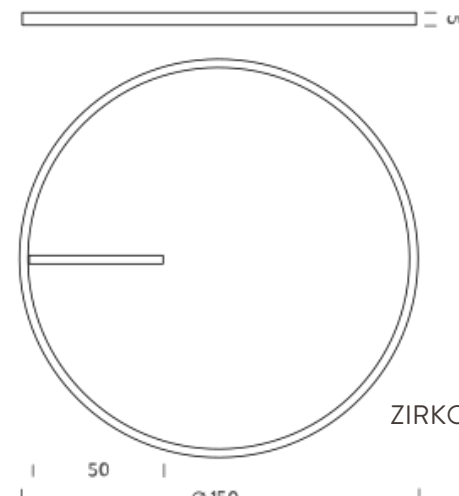

Customization options

Lumen output, finish

Codes

BZRCD410G15WBO
BZRCD410G15WNE
BZRCD410G15WOR

Structure

white
black
matte gold

Certificazioni

ZIRKOL CEILING 0,85-1-1,5M