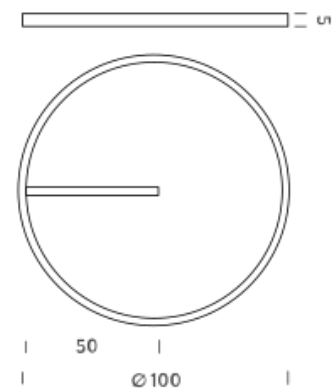

Customization options

Codes

BZRCD410G15NBO
BZRCD410G15NNE
BZRCD410G15NOR

Structure

white
black
matte gold

Certificazioni

ZIRKOL CEILING 0,85-1-1,5M

Ø 1,5M | 2700K