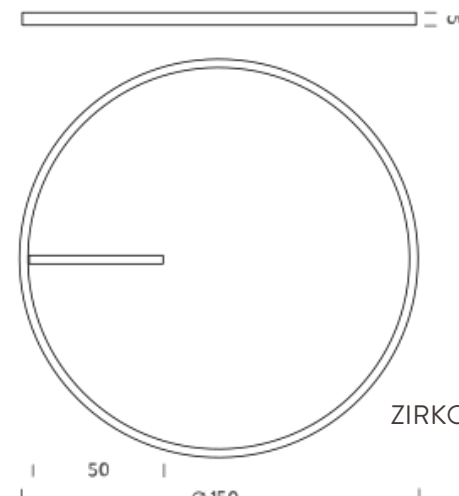

Customization options

Codes

BZRCD410G15DBO
BZRCD410G15DNE
BZRCD410G15DOR

Structure

white
black
matte gold

Certificazioni

ZIRKOL CEILING 0,85-1-1,5M

Ø 1M | 3000K