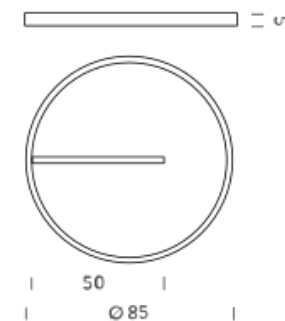

Ø 1M | 2700K

LAMPING

Source	Linear LED
Total power	45W
Emission	Diffused
Switching	DALI 1-100%
Tension	220/240V
Color temperature	2700K
Luminous flux	2616lm
Typ CRI	90
Energy class	E
IP class	40
Dimensions	ø 1m x 5cm
Materials	Aluminium
Notes	driver box with 1 x driver Superslim | RAL 9005 black | RAL 9016 white | shipped assembled

Customization options

Codes

BZRCD410G15DBO
BZRCD410G15DNE
BZRCD410G15DOR

Structure

white
black
matte gold

Certificazioni

ZIRKOL CEILING 0,85-1-1,5M