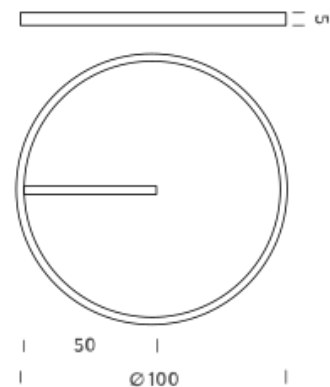

Ø 1M | 2700K

LAMPING

Source	Linear LED
Total power	45W
Emission	Diffused
Switching	DALI 1-100%
Tension	220/240V
Color temperature	2700K
Luminous flux	2616lm
Typ CRI	90
Energy class	E
IP class	40
Dimensions	ø 1m x 5cm
Materials	Aluminium
Notes	driver box with 1 x driver Superslim | RAL 9005 black | RAL 9016 white | shipped assembled

Customization options

Codes

BZRCD410G15DBO
BZRCD410G15DNE
BZRCD410G15DOR

Structure

white
black
matte gold

Certificazioni

ZIRKOL CEILING 0,85-1-1,5M