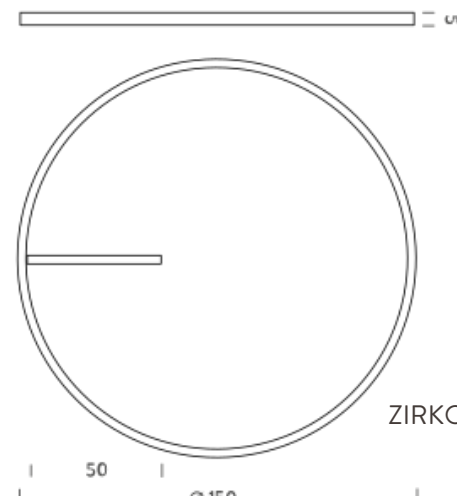

Ø 1,5M | 3000K

LAMPING

Source	Linear LED
Total power	68W
Emission	Diffused
Switching	DALI 1-100%
Tension	220/240V
Color temperature	3000K
Luminous flux	4154lm
Typ CRI	90
Energy class	E
IP class	40
Dimensions	ø 1,5m x 5cm
Materials	Aluminium
Notes	driver box with 1 x driver Superslim RAL 9005 black RAL 9016 white shipped assembled
Customization options	Lumen output, finish

Codes

BZRCD415G15WBO
BZRCD415G15WNE
BZRCD415G15WOR

Structure

white
black
matte gold

Certificazioni

ZIRKOL CEILING 0,85-1-1,5M

Ø 1,5M | 4000K

LAMPING

Source	Linear LED
Total power	68W
Emission	Diffused
Switching	DALI 1-100%
Tension	220/240V
Color temperature	4000K
Luminous flux	4616lm
Typ CRI	90
Energy class	D
IP class	40
Dimensions	ø 1,5m x 5cm
Materials	Aluminium
Notes	driver box with 1 x driver Superslim RAL 9005 black RAL 9016 white shipped assembled