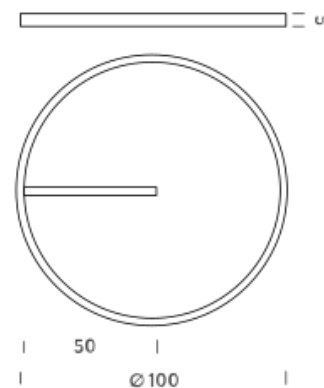

Available in a variety of diameters, Zirkol Ceiling responds to both residential and professional needs, avoiding the installations of a remote accessories.

Ø 0,85M | 2700K

LAMPING

Source	Linear LED
Total power	35W
Emission	Diffused
Switching	DALI 1-100%
Tension	220/240V
Color temperature	2700K
Luminous flux	2000lm
Typ CRI	90
Energy class	E
IP class	40
Dimensions	ø 0,85m x 5cm
Materials	Aluminium
Notes	driver box with 1 x driver Superslim RAL 9005 black RAL 9016 white shipped assembled

Ø 0,85M | 3000K

LAMPING

Source	Linear LED
Total power	35W
Emission	Diffused
Switching	DALI 1-100%
Tension	220/240V
Color temperature	3000K
Luminous flux	2200lm
Typ CRI	90
Energy class	E
IP class	40
Dimensions	ø 0,85m x 5cm
Materials	Aluminium
Notes	driver box with 1 x driver Superslim RAL 9005 black RAL 9016 white shipped assembled
Customization options	Lumen output, finish

Source	Linear LED
Total power	35W
Emission	Diffused
Switching	DALI 1-100%
Tension	220/240V
Color temperature	4000K
Luminous flux	2360lm
Typ CRI	90
Energy class	D
IP class	40
Dimensions	ø 0,85m x 5cm
Materials	Aluminium
Notes	driver box with 1 x driver Superslim RAL 9005 black RAL 9016 white shipped assembled
Customization options	Lumen output, finish