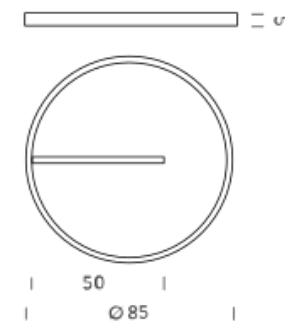

Ø 1,5M | 3000K

LAMPING

Source	Linear LED
Total power	68W
Emission	Diffused
Switching	DALI 1-100%
Tension	220/240V
Color temperature	3000K
Luminous flux	4154lm
Typ CRI	90
Energy class	E
IP class	40
Dimensions	ø 1,5m x 5cm
Materials	Aluminium
Notes	driver box with 1 x driver Superslim RAL 9005 black RAL 9016 white shipped assembled
Customization options	Lumen output, finish