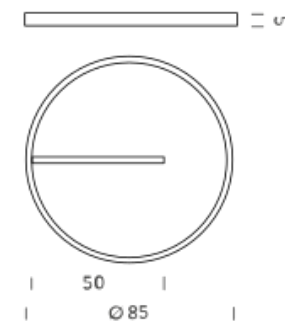

Ø 1M | 4000K

LAMPING

Source	Linear LED
Total power	45W
Emission	Diffused
Switching	DALI 1-100%
Tension	220/240V
Color temperature	4000K
Luminous flux	3077lm
Typ CRI	90
Energy class	D
IP class	40
Dimensions	ø 1m x 5cm
Materials	Aluminium
Notes	driver box with 1 x driver Superslim RAL 9005 black RAL 9016 white shipped assembled

Customization options

Codes

BZRCD410G15NBO
BZRCD410G15NNE
BZRCD410G15NOR

Structure

white
black
matte gold

Certificazioni

ZIRKOL CEILING 0,85-1-1,5M

Ø 1,5M | 2700K