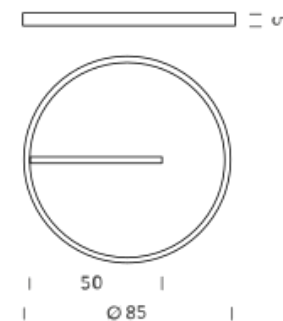

Ø 0,85M | 3000K

LAMPING

Source	Linear LED
Total power	35W
Emission	Diffused
Switching	DALI 1-100%
Tension	220/240V
Color temperature	3000K
Luminous flux	2200lm
Typ CRI	90
Energy class	E
IP class	40
Dimensions	ø 0,85m x 5cm
Materials	Aluminium
Notes	driver box with 1 x driver Superslim RAL 9005 black RAL 9016 white shipped assembled
Customization options	Lumen output, finish

Codes

BZRCD408G15WBO
BZRCD408G15WNE
BZRCD408G15WOR

Structure

white
black
matte gold

Certificazioni

ZIRKOL CEILING 0,85-1-1,5M

Ø 0,85M | 4000K

LAMPING

Source	Linear LED
Total power	35W
Emission	Diffused
Switching	DALI 1-100%
Tension	220/240V
Color temperature	4000K
Luminous flux	2360lm
Typ CRI	90
Energy class	D
IP class	40
Dimensions	ø 0,85m x 5cm
Materials	Aluminium
Notes	driver box with 1 x driver Superslim RAL 9005 black RAL 9016 white shipped assembled
Customization options	Lumen output, finish