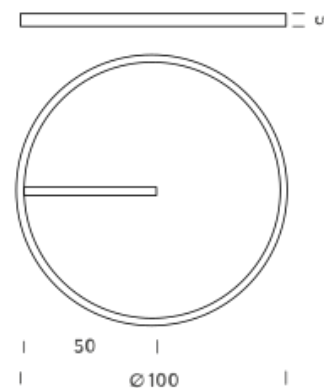

Ø 0,85M | 4000K

LAMPING

Source	Linear LED
Total power	35W
Emission	Diffused
Switching	DALI 1-100%
Tension	220/240V
Color temperature	4000K
Luminous flux	2360lm
Typ CRI	90
Energy class	D
IP class	40
Dimensions	ø 0,85m x 5cm
Materials	Aluminium
Notes	driver box with 1 x driver Superslim | RAL 9005 black | RAL 9016 white | shipped assembled
Customization options	Lumen output, finish

Codes

BZRCD408G15NBO
BZRCD408G15NNE
BZRCD408G15NOR

Structure

white
black
matte gold

Certificazioni

ZIRKOL CEILING 0,85-1-1,5M