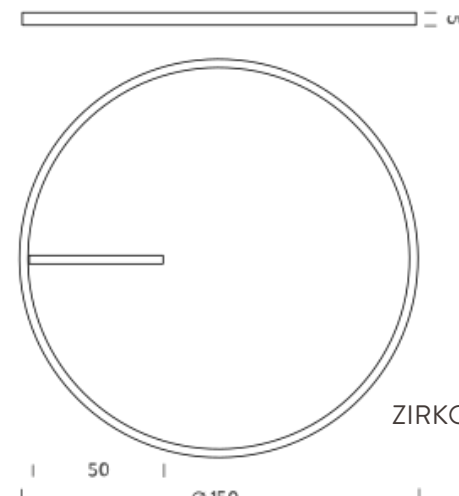

Customization options

Codes

BZRCD410G15NBO
BZRCD410G15NNE
BZRCD410G15NOR

Structure

white
black
matte gold

Certificazioni

ZIRKOL CEILING 0,85-1-1,5M

Ø 1,5M | 2700K