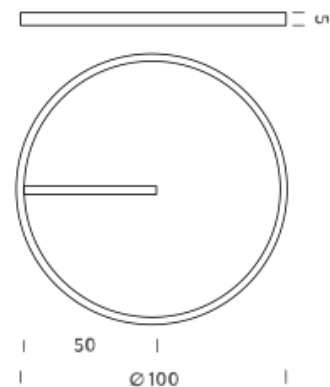

Ø 1M | 4000K

LAMPING

Source	Linear LED
Total power	45W
Emission	Diffused
Switching	DALI 1-100%
Tension	220/240V
Color temperature	4000K
Luminous flux	3077lm
Typ CRI	90
Energy class	D
IP class	40
Dimensions	ø 1m x 5cm
Materials	Aluminium
Notes	driver box with 1 x driver Superslim RAL 9005 black RAL 9016 white shipped assembled