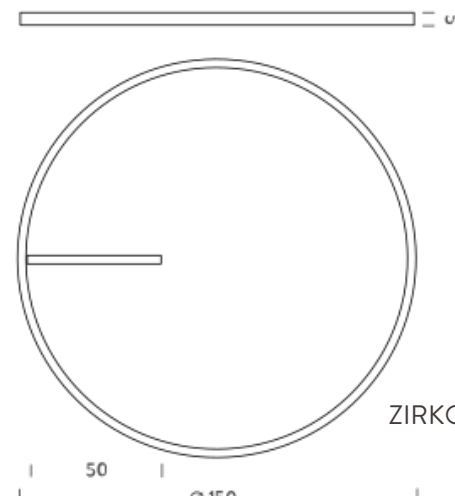

Ø 0,85M | 3000K

LAMPING

Source	Linear LED
Total power	35W
Emission	Diffused
Switching	DALI 1-100%
Tension	220/240V
Color temperature	3000K
Luminous flux	2200lm
Typ CRI	90
Energy class	E
IP class	40
Dimensions	ø 0,85m x 5cm
Materials	Aluminium
Notes	driver box with 1 x driver Superslim RAL 9005 black RAL 9016 white shipped assembled
Customization options	Lumen output, finish

Codes

BZRCD408G15WBO
BZRCD408G15WNE
BZRCD408G15WOR

Structure

white
black
matte gold

Certificazioni

ZIRKOL CEILING 0,85-1-1,5M

Ø 0,85M | 4000K

LAMPING

Source	Linear LED
Total power	35W
Emission	Diffused
Switching	DALI 1-100%
Tension	220/240V
Color temperature	4000K
Luminous flux	2360lm
Typ CRI	90
Energy class	D
IP class	40
Dimensions	ø 0,85m x 5cm
Materials	Aluminium
Notes	driver box with 1 x driver Superslim RAL 9005 black RAL 9016 white shipped assembled
Customization options	Lumen output, finish