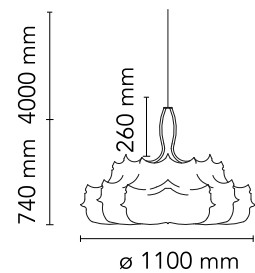

Halogen - 250W

Suspension lamp providing diffused lighting. White powder coated internal steel structure sprayed with a unique "cocoon" resin to create the diffuser which is then protected by a transparent sprayed on finish. Transparent polymethylmethacrylate (PMMA) "candles. Faceted crystal globe located at the lower center for a sparkle effect.

Are you a professional and your project needs consulting and support?

BOOK AN APPOINTMENT