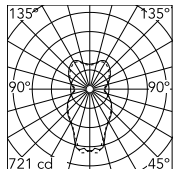

### Physical

Colour	White
Cord length (mm)	4000
Net weight (kg)	15
Package height (mm)	940
Package width (mm)	1130
Package length (mm)	1130
Package volume (m3)	1.2
IP internal	20

### Technical Drawings

2D [↓ ZIP](#)

3D [↓ ZIP](#)

IP
20

## Schematic light drawing

Luminous flux Luminaire  
4210 lm