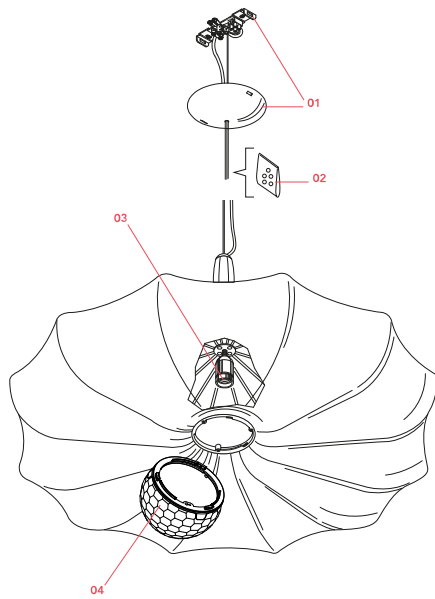

Spare Parts

01.	White rose assembly	RA3690209
02.	Kit of 5 or rings	RF05382
04.	Crystal sphere diffuser assembly	RF9800300

DOWNLOAD