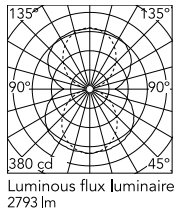

Schematic light drawing

Photometric

Lighting type	Total
Light distribution	Symmetric
CCT (K)	2700
CRI>	90

Electrical

Insulation class	I
Frequency (Hz)	50/60
Main voltage (Vac)	120-277
LED voltage Vf (Vdc)	null
Driver	Integrated
Dimmable	Yes
Dimming type	Dimmable 0-10V, Dimmable Push, Dimmable 1-10V, Dimmable DALI 1
Dimming interface	Remote Dimmable (Dimmer Not Included)
Batteries inside	No

Ecodesign and Energy Labelling

This product contains a light source of energy efficiency class F

Replaceable (LED only)
light source by a
professional

Replaceable control
gear by a professional