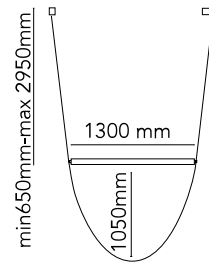

FLOS

 F9520039 Green

Wireline

Designed by Formafantasma, 2019

45W - 2793lm - 2700K - CRI> 90

Suspension lamp with diffused light. Tubular in transparent extruded glass and internal diffuser in opal PC. Ferrules made with CNC technology in satin stainless steel. Extruded cable in pink and forest green rubber. Injection molded PC rosette in the same finishes as the cable. The electronics integrated in the ceiling rose allows the use of different dimerization systems: push, 1-10, potentiometer, DALI. In the absence of these systems, the luminous flux can be set during installation, with the push system included in the canopy. Useful length of the cable 3mt.

Physical

Colour	Green
Length (mm)	1300
Cord length (mm)	4050
Net weight (kg)	7.8
Package volume (m3)	0.05
IP internal	20

Download

Mounting instructions [↓ PDF](#)

Photometric Files

LDT / IES [↓ LDT](#)

Technical Drawings