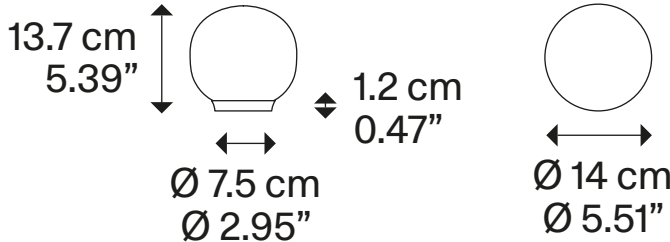

Volum,
Design by Snøhetta

Model Volum 14

Volum is an exclusive series of glass lamps that are poetically simple yet complex in their technical execution. The four blown glass globes with glossy white finish come in different sizes measuring 14, 22, 29 and 42 cm in diameter. Thanks to their inherently distinct shapes, they intuitively complement one another to form unique compositions.

Volum 14	Light source	Structure: Silicone	Diffuser: Blown glass	On / Off	Dimmer
	E14 LED 1 x 15 W Ø max 6 cm – 2.36" W / L max 9 cm – 3.54"	 Translucent	 Polished White	18781 1200	18781 120D
	On / Off Switch the cord  or				
	E14 LED 1 x 15 W Ø max 6 cm – 2.36" W / L max 9 cm – 3.54"				
	Dimmer switch on the cord				
	Bulb not included				

Volum 42

LODES

Volum, Design by Snøhetta

Model Volum 22

Volum is an exclusive series of glass lamps that are poetically simple yet complex in their technical execution. The four blown glass globes with glossy white finish come in different sizes measuring 14, 22, 29 and 42 cm in diameter. Thanks to their inherently distinct shapes, they intuitively complement one another to form unique compositions.

Volum 22	Light source	Structure: Silicone	Diffuser: Blown glass	On / Off	Dimmer
	E27 LED 1 x 25 W Ø max 6 cm – 2.36" W / L max 12.5 cm – 4.92"	 Translucent	 Polished White	18782 1200	18782 120D
	On / Off Switch the cord  or				
	E27 LED 1 x 25 W Ø max 6 cm – 2.36" W / L max 12.5 cm – 4.92"				
	Dimmer switch on the cord				
	Bulb not included				