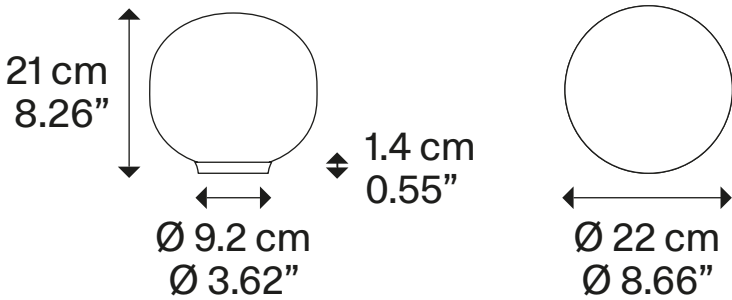

Volum,
Design by Snøhetta

Model Volum 14

Volum is an exclusive series of glass lamps that are poetically simple yet complex in their technical execution. The four blown glass globes with glossy white finish come in different sizes measuring 14, 22, 29 and 42 cm in diameter. Thanks to their inherently distinct shapes, they intuitively complement one another to form unique compositions.

Volum 22	Light source	Structure: Silicone	Diffuser: Blown glass	On / Off	Dimmer
	E27 LED 1 x 25 W Ø max 6 cm – 2.36" W / L max 12.5 cm – 4.92"	 Translucent	 Polished White	18782 1200	18782 120D
	On / Off Switch the cord  or				
	E27 LED 1 x 25 W Ø max 6 cm – 2.36" W / L max 12.5 cm – 4.92"				
	Dimmer switch on the cord				
	Bulb not included				

LODES

Volum,
Design by Snøhetta

Model Volum 29

Volum is an exclusive series of glass lamps that are poetically simple yet complex in their technical execution. The four blown glass globes with glossy white finish come in different sizes measuring 14, 22, 29 and 42 cm in diameter. Thanks to their inherently distinct shapes, they intuitively complement one another to form unique compositions.

Volum 29	Light source	Structure: Silicone	Diffuser: Blown glass	On / Off	Dimmer
	E27 LED 1 x 25 W Ø max 9.8 cm – 3.85"	Translucent	Polished White	18783 1200	18783 120D
	On / Off Switch the cord				
	E27 LED 1 x 25 W Ø max 9.8 cm – 3.85"				
	Dimmer switch on the cord				
	Bulb not included				