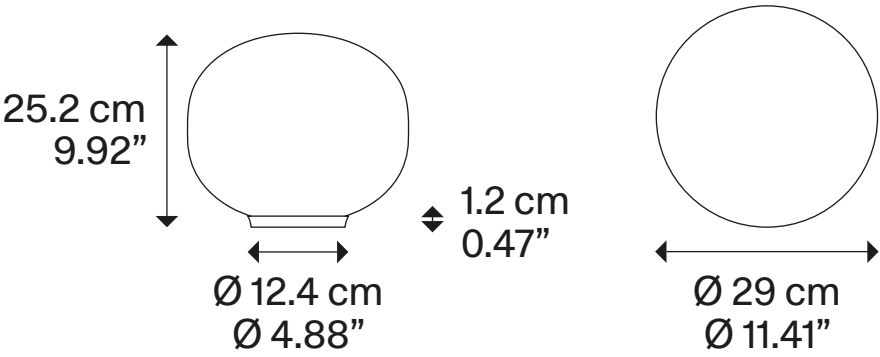

Volum,
Design by Snøhetta

Model Volum 14

Volum is an exclusive series of glass lamps that are poetically simple yet complex in their technical execution. The four blown glass globes with glossy white finish come in different sizes measuring 14, 22, 29 and 42 cm in diameter. Thanks to their inherently distinct shapes, they intuitively complement one another to form unique compositions.

Volum 29	Light source	Structure: Silicone	Diffuser: Blown glass	On / Off	Dimmer
	E27 LED 1 x 25 W Ø max 9.8 cm – 3.85"	Translucent	Polished White	18783 1200	18783 120D
	On / Off Switch the cord				
	E27 LED 1 x 25 W Ø max 9.8 cm – 3.85"				
	Dimmer switch on the cord				
	Bulb not included				

Volum 14

Volum 22

Volum 42

LODES

Volum, Design by Snøhetta

Model Volum 42

Volum is an exclusive series of glass lamps that are poetically simple yet complex in their technical execution. The four blown glass globes with glossy white finish come in different sizes measuring 14, 22, 29 and 42 cm in diameter. Thanks to their inherently distinct shapes, they intuitively complement one another to form unique compositions.

Volum 42	Light source	Structure: Silicone	Diffuser: Blown glass	On / Off	Dimmer
	E27 LED 1 x 25 W Ø max 9.8 cm – 3.85"	 Translucent	 Polished White	18784 1200	18784 120D
 <p>On / Off Switch the cord</p>  <p>E27 LED 1 x 25 W Ø max 9.8 cm – 3.85"</p> <p>Dimmer switch on the cord</p> <p>Bulb not included</p>					