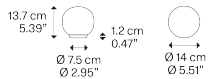

Volum,
Design by Snøhetta

Model Volum 14

Volum is an exclusive series of glass lamps that are poetically simple yet complex in their technical execution. The four blown glass globes with glossy white finish come in different sizes measuring 14, 22, 29 and 42 cm in diameter. Thanks to their inherently distinct shapes, they intuitively complement one another to form unique compositions.

Volum 14	Light source	Structure: Silicone	Diffuser: Blown glass	On / Off	Dimmer
	E14 LED 1 x 15 W Ø max 6 cm – 2.36" W / L max 9 cm – 3.54"	 Translucent	 Polished White	18781 1200	18781 120D
	On / Off Switch the cord  or				
	E14 LED 1 x 15 W Ø max 6 cm – 2.36" W / L max 9 cm – 3.54"				
	Dimmer switch on the cord				
	Bulb not included				

Net weight: 0.71 kg

Parcels: 2

IP20

Energy Saving 

Dim Triac 

Options of Volum

Volum 22

Volum 29