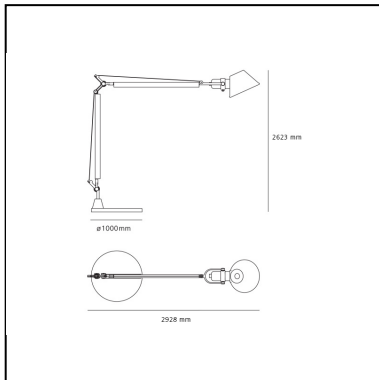

Tolomeo XXL with fixed support - LED

Michele De Lucchi
Giancarlo Fassina

DESCRIPTION

The famous Tolomeo, icon of the Italian Design, becomes giant. In scale 4:1 relative to the table model, it's both indoor and outdoor. Fixed support (pivot) made up of mass-coloured concrete; mobile-arm structure in extruded EN-AW-6060 aluminium with bright anodizing treatment; diffuser in mass-pigmented polypropylene, screen in light-diffusing silkscreened methacrylate, reflector in painted aluminium; polished-painted articulations in die-cast EN-AB 46100 aluminium; adjustment system in AISI 316 stainless steel; silicone seal gaskets.

DIMENSIONS

- Length: **2920 mm**
- Height: **2620 mm**

SOURCES INCLUDED

- Category: **Led**
- Number: **1**
- Watt: **55W**
- Color temperature (K): **3000K**

LUMINAIRE

- Watt: **55W**
- Voltage: **220V-240V**
- Delivered lumen output: **5052lm**
- CCT: **3000K**
- Efficiency: **74%**
- Efficacy: **91.85lm/W**
- CRI: **80**

Notes

Suitable for watertight connection.

Tolomeo XXL with base - LED

Michele De Lucchi
Giancarlo Fassina

DESCRIPTION

The famous Tolomeo, icon of the Italian Design, becomes giant. In scale 4:1 relative to the table model, it's both indoor and outdoor. Base made up of mass-coloured concrete; mobile-arm structure in extruded EN-AW-6060 aluminium with bright anodizing treatment; diffuser in mass-pigmented polypropylene, screen in light-diffusing silkscreened methacrylate, reflector in painted aluminium; polished-painted articulations in die-cast EN-AB 46100 aluminium; adjustment system in AISI 316 stainless steel; silicone seal gaskets.

DIMENSIONS

- Length: **2920 mm**
- Height: **2620 mm**
- Base Diameter: **1000 mm**

SOURCES INCLUDED

- Category: **Led**
- Number: **1**
- Watt: **55W**
- Color temperature (K): **3000K**

LUMINAIRE

- Watt: **55W**
- Voltage: **220V-240V**
- Delivered lumen output: **5052lm**
- CCT: **3000K**
- Efficiency: **74%**
- Efficacy: **91.85lm/W**
- CRI: **80**