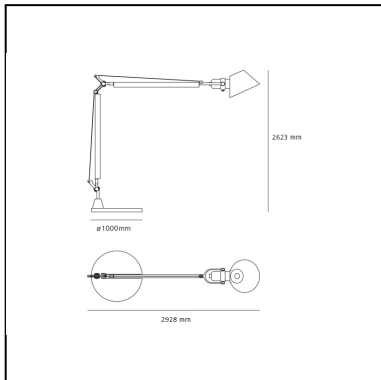

DIMENSIONS

- Length: **2920 mm**
- Height: **2620 mm**

SOURCES INCLUDED

- Category: **Led**
- Number: **1**
- Watt: **55W**
- Color temperature (K): **3000K**

LUMINAIRE

- Watt: **55W**
- Voltage: **220V-240V**
- Delivered lumen output: **5052lm**
- CCT: **3000K**
- Efficiency: **74%**
- Efficacy: **91.85lm/W**
- CRI: **80**

Notes

Suitable for watertight connection.

Tolomeo XXL with base - LED

Michele De Lucchi
Giancarlo Fassina

DESCRIPTION

The famous Tolomeo, icon of the Italian Design, becomes giant. In scale 4:1 relative to the table model, it's both indoor and outdoor. Base made up of mass-coloured concrete; mobile-arm structure in extruded EN-AW-6060 aluminium with bright anodizing treatment; diffuser in mass-pigmented polypropylene, screen in light-diffusing silkscreened methacrylate, reflector in painted aluminium; polished-painted articulations in die-cast EN-AB 46100 aluminium; adjustment system in AISI 316 stainless steel; silicone seal gaskets.

DIMENSIONS

- Length: **2920 mm**
- Height: **2620 mm**
- Base Diameter: **1000 mm**

SOURCES INCLUDED

- Category: **Led**
- Number: **1**
- Watt: **55W**
- Color temperature (K): **3000K**

LUMINAIRE

- Watt: **55W**
- Voltage: **220V-240V**
- Delivered lumen output: **5052lm**
- CCT: **3000K**
- Efficiency: **74%**
- Efficacy: **91.85lm/W**
- CRI: **80**