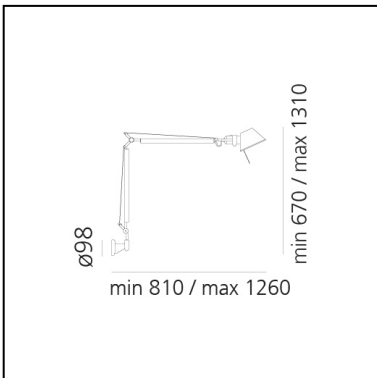

Tolomeo Wall LED - 2700K - Aluminium - Body Lamp

Michele De Lucchi
Giancarlo Fassina

LUMINAIRE

- Watt: **8W**
- Voltage: **220V-240V**
- Delivered lumen output: **737lm**
- CCT: **2700K**
- Efficiency: **73%**
- Efficacy: **92.08lm/W**
- CRI: **90**
- Dimmer Typology: **Microswitch Dimmer**

FEATURES

- Product Code: **A0048W00**
- Colour: **Aluminium**
- Installation: **Wall**
- Material: **Aluminium**
- Series: **Design Collection**
- design by: **Michele De Lucchi, Giancarlo Fassina**

DIMENSIONS

- Length: **810 mm**
- Height: **670 mm**
- Max Extension Height: **1310 mm**
- Max Extension Length: **1260 mm**

SOURCES INCLUDED

- Category: **Led**
- Number: **1**
- Watt: **5,5W**
- Color temperature (K): **2700K**
- CRI: **90**

- Length: **810 mm**
- Height: **670 mm**
- Max Extension Height: **1310 mm**
- Max Extension Length: **1260 mm**
- Glow Wire Test: **750°**

SOURCES INCLUDED

- Category: **Led**
- Number: **1**
- Watt: **5,5W**
- Color temperature (K): **3000K**
- CRI: **90**