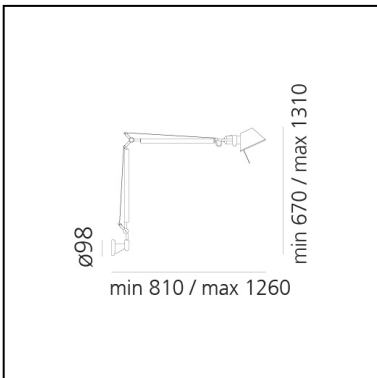

Tolomeo Wall LED - 3000K - Aluminium - Body Lamp

Michele De Lucchi
Giancarlo Fassina

LUMINAIRE

- Watt: **8W**
- Voltage: **220V-240V**
- Delivered lumen output: **761lm**
- CCT: **3000K**
- Efficiency: **100%**
- Efficacy: **95.10lm/W**
- CRI: **90**
- Dimmer Typology: **Microswitch Dimmer**

Notes

Complete lamp consists of body lamp + accessories

DESCRIPTION

Cantilevered arms in polished aluminium; diffuser in matt anodised or polished aluminium; joints and wall support in polished aluminium. System of spring balancing. The code refers to the luminaire's body only

FEATURES

- Product Code: **A004800**
- Colour: **Aluminium**
- Installation: **Wall**
- Material: **Aluminium**
- Series: **Design Collection**
- design by: **Michele De Lucchi, Giancarlo Fassina**

DIMENSIONS

- Length: **810 mm**
- Height: **670 mm**
- Max Extension Height: **1310 mm**
- Max Extension Length: **1260 mm**
- Glow Wire Test: **750°**

SOURCES INCLUDED

- Category: **Led**
- Number: **1**
- Watt: **5,5W**
- Color temperature (K): **3000K**
- CRI: **90**