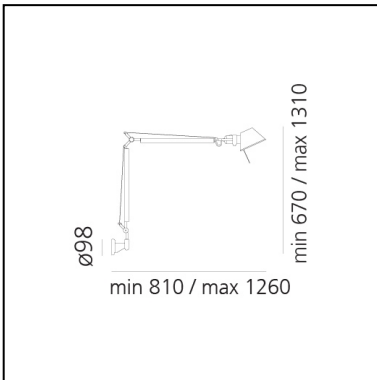

Tolomeo Wall - Black - Body Lamp

Michele De Lucchi
Giancarlo Fassina

LUMINAIRE

- Watt: **10,5W**
- Voltage: **220V-240V**
- Delivered lumen output: **615lm**
- Efficiency: **58%**
- Efficacy: **61.49lm/W**
- CRI: **80**

Notes

Possibility to mount LED source on E27 Socket. Complete lamp consists of body lamp + accessories

DESCRIPTION

Cantilevered arms in polished aluminium; diffuser in black aluminium; joints and wall support in polished aluminium. System of spring balancing. The code refers to the luminaire's body only

FEATURES

- Product Code: **A004430**
- Colour: **Black**
- Installation: **Wall**
- Material: **Aluminium**
- Series: **Design Collection**
- design by: **Michele De Lucchi, Giancarlo Fassina**

DIMENSIONS

- Length: **810 mm**
- Height: **670 mm**
- Max Extension Height: **1310 mm**
- Max Extension Length: **1260 mm**

SOURCES NOT INCLUDED

- Category: **LED RETROFIT**
- Number: **1**
- Watt: **8W**
- Socket: **E27**