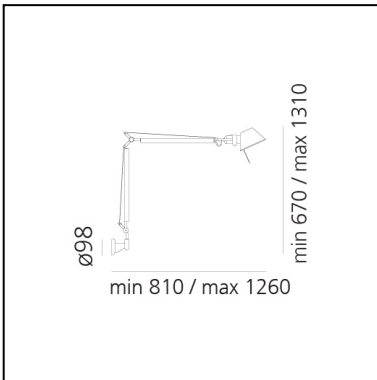

Tolomeo Wall - White - Body Lamp

Michele De Lucchi
Giancarlo Fassina

DESCRIPTION

Cantilevered arms in polished aluminium; diffuser in white aluminium; joints and wall support in polished aluminium. System of spring balancing. The code refers to the luminaire's body only

- Length: **810 mm**
- Height: **670 mm**
- Max Extension Height: **1310 mm**
- Max Extension Length: **1260 mm**

SOURCES NOT INCLUDED

- Category: **LED RETROFIT**
- Number: **1**
- Watt: **8W**
- Socket: **E27**