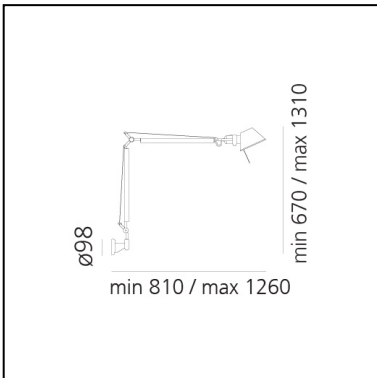

FEATURES

- Product Code: **A001000**
- Colour: **Aluminium**
- Installation: **Wall**
- Material: **Aluminium**
- Series: **Design Collection**
- design by: **Michele De Lucchi, Giancarlo Fassina**

DIMENSIONS

- Length: **810 mm**
- Height: **670 mm**
- Max Extension Height: **1310 mm**
- Max Extension Length: **1260 mm**

SOURCES NOT INCLUDED

- Category: **LED RETROFIT**
- Number: **1**
- Watt: **8W**
- Socket: **E27**

LUMINAIRE

- Watt: **10,5W**
- Voltage: **220V-240V**
- Delivered lumen output: **615lm**
- Efficiency: **58%**
- Efficacy: **61.49lm/W**
- CRI: **80**

Notes

Possibility to mount LED source on E27 Socket. Complete lamp consists of body lamp + accessories