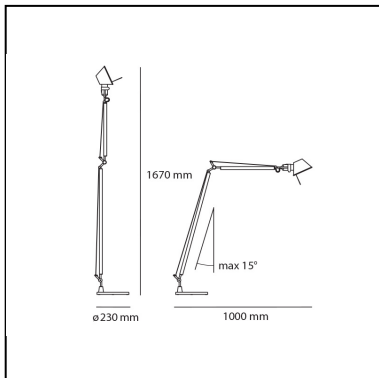

LUMINAIRE

- Watt: **10,5W**
- Voltage: **220V-240V**
- Delivered lumen output: **615lm**
- Efficiency: **58%**
- Efficacy: **61.49lm/W**
- CRI: **80**

Notes

Possibility to mount LED source on E27 Socket. Complete lamp consists of body lamp + accessories

DESCRIPTION

The code is referred to the body lamp only

FEATURES

- Product Code: **A013930**
- Colour: **Black**
- Installation: **Floor**
- Material: **Aluminium, steel**
- Series: **Design Collection**
- design by: **Michele De Lucchi, Giancarlo Fassina**

DIMENSIONS

- Base Diameter: **230 mm**
- Max Extension Height: **1670 mm**
- Max Extension Length: **1000 mm**
- Glow Wire Test: **N/D°**

SOURCES NOT INCLUDED

- Category: **LED RETROFIT**
- Number: **1**
- Watt: **8W**
- Socket: **E27**