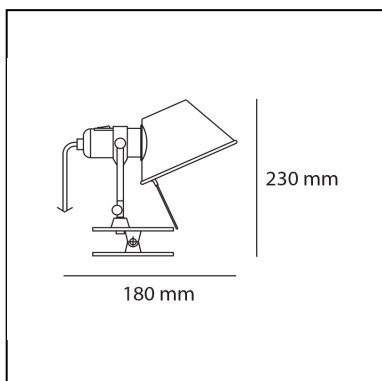

Tolomeo Pinza - Aluminium

Michele De Lucchi
Giancarlo Fassina

LUMINAIRE

- Watt: **10,5W**
- Voltage: **220V-240V**
- Delivered lumen output: **615lm**
- Efficiency: **58%**
- Efficacy: **61.49lm/W**
- CRI: **80**

Notes

Possibility to mount LED source on E27 Socket

DESCRIPTION

Support in polished aluminium, diffuser in matt anodised aluminium; steel pincer grip.

FEATURES

- Product Code: **A005800**
- Colour: **Aluminium**
- Installation: **Wall**
- Material: **Aluminium, steel**
- Series: **Design Collection**
- design by: **Michele De Lucchi, Giancarlo Fassina**

DIMENSIONS

- Height: **230 mm**
- Depth: **180 mm**

SOURCES NOT INCLUDED

- Category: **LED RETROFIT**
- Number: **1**
- Watt: **8W**
- Socket: **E27**