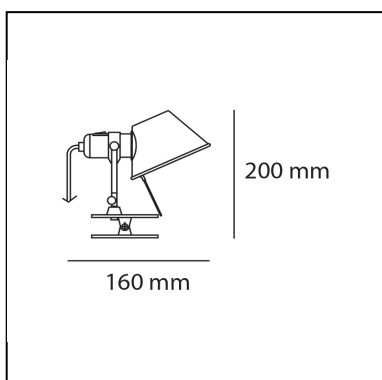

LUMINAIRE

- Watt: **5W**
- Voltage: **220V-240V**
- Delivered lumen output: **267lm**
- Efficiency: **57%**
- Efficacy: **53.33lm/W**
- CRI: **80**

Notes

Possibility to mount LED source on E14 Socket

DESCRIPTION

Support in polished aluminium, diffuser in orange matt anodised aluminium; steel pincer grip.

FEATURES

- Product Code: **A010860**
- Colour: **Metal orange**
- Installation: **Wall**
- Material: **Aluminium, steel**
- Series: **Design Collection**
- design by: **Michele De Lucchi, Giancarlo Fassina**

DIMENSIONS

- Height: **200 mm**
- Depth: **160 mm**

SOURCES NOT INCLUDED

- Category: **LED RETROFIT**
- Number: **1**
- Watt: **6W**
- Socket: **E14**