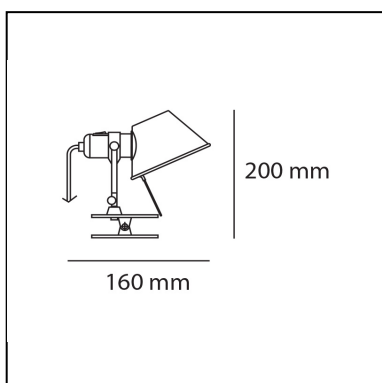

LUMINAIRE

- Watt: **5W**
- Voltage: **220V-240V**
- Delivered lumen output: **267lm**
- Efficiency: **57%**
- Efficacy: **53.33lm/W**
- CRI: **80**

Notes

Possibility to mount LED source on E14 Socket

DESCRIPTION

Support in polished aluminium, diffuser in blue matt anodised aluminium; steel pincer grip.

FEATURES

- Product Code: **A010850**
- Colour: **Blue**
- Installation: **Wall**
- Material: **Aluminium, steel**
- Series: **Design Collection**
- design by: **Michele De Lucchi, Giancarlo Fassina**

DIMENSIONS

- Height: **200 mm**
- Depth: **160 mm**

SOURCES NOT INCLUDED

- Category: **LED RETROFIT**
- Number: **1**
- Watt: **6W**
- Socket: **E14**