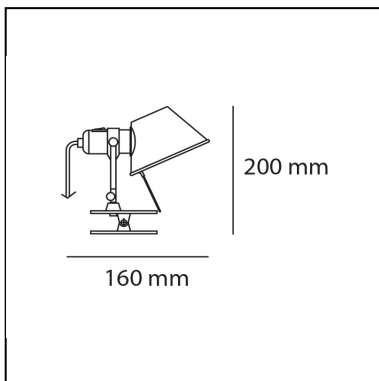

DESCRIPTION

Support in polished aluminium, diffuser in matt anodised aluminium; steel pincer grip.

IP20