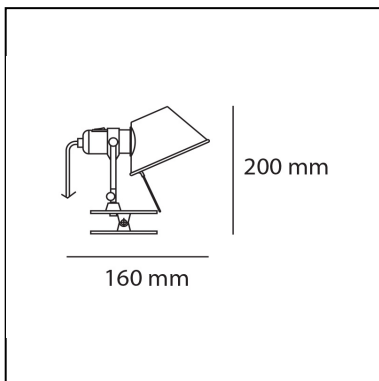

DESCRIPTION

Support in polished aluminium, diffuser in red matt anodised aluminium; steel pincer grip.

IP20