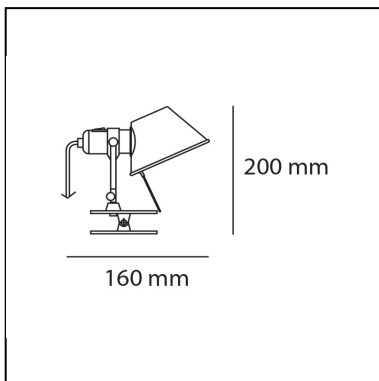

FEATURES

- Product Code: **A0438W00**
- Colour: **Aluminium**
- Installation: **Wall**
- Material: **Aluminium, steel**
- Series: **Design Collection**
- design by: **Michele De Lucchi, Giancarlo Fassina**

DIMENSIONS

- Height: **200 mm**
- Depth: **160 mm**

SOURCES INCLUDED

- Category: **Led**
- Number: **1**
- Watt: **4,8W**
- Color temperature (K): **2700K**
- CRI: **90**

LUMINAIRE

- Power Supply: **Electronic Dimmable Remote**
- Trasformer availability: **Remote**
- Watt: **9W**
- Voltage: **24V**
- Delivered lumen output: **461lm**
- CCT: **2700K**
- Efficiency: **63%**
- Efficacy: **51.17lm/W**
- CRI: **90**
- Dimmer Typology: **Microswitch Dimmer**