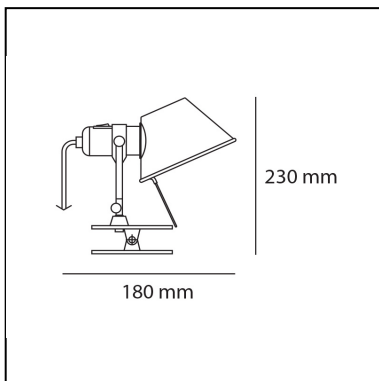

Tolomeo Pinza LED - 3000K

Michele De Lucchi
Giancarlo Fassina

LUMINAIRE

- Watt: **8W**
- Voltage: **24V**
- Delivered lumen output: **761lm**
- CCT: **3000K**
- Efficiency: **100%**
- Efficacy: **95.10lm/W**
- CRI: **90**
- Dimmer Typology: **Microswitch Dimmer**

DESCRIPTION

Support in polished aluminium, diffuser in matt anodised aluminium; steel pincer grip.

FEATURES

- Product Code: **A044850**
- Colour: **Aluminium**
- Installation: **Wall**
- Material: **Aluminium, steel**
- Series: **Design Collection**
- design by: **Michele De Lucchi, Giancarlo Fassina**

DIMENSIONS

- Height: **230 mm**
- Depth: **180 mm**
- Glow Wire Test: **750°**

SOURCES INCLUDED

- Category: **Led**
- Number: **1**
- Watt: **10W**
- Color temperature (K): **3000 K**