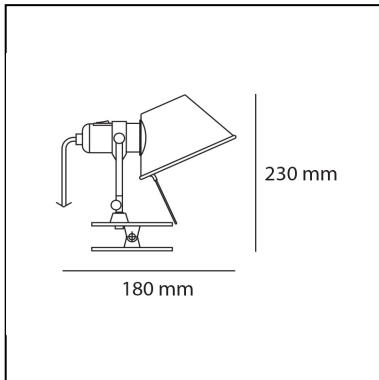

DIMENSIONS

- Height: **200 mm**
- Depth: **160 mm**
- Glow Wire Test: **750°**

SOURCES INCLUDED

- Category: **Led**
- Number: **1**
- Watt: **4,8W**
- Color temperature (K): **3000K**
- CRI: **90**

LUMINAIRE

DIMENSIONS

- Height: **200 mm**
- Depth: **160 mm**

SOURCES NOT INCLUDED

- Category: **LED RETROFIT**
- Number: **1**
- Watt: **6W**
- Socket: **E14**

LUMINAIRE

- Watt: **5W**
- Voltage: **220V-240V**
- Delivered lumen output: **267lm**
- Efficiency: **57%**
- Efficacy: **53.33lm/W**
- CRI: **80**

DIMENSIONS

- Height: **230 mm**
- Depth: **180 mm**

SOURCES NOT INCLUDED

- Category: **LED RETROFIT**
- Number: **1**
- Watt: **8W**
- Socket: **E27**

Tolomeo Pinza LED - 2700K

Michele De Lucchi
Giancarlo Fassina

DIMENSIONS

- Height: **230 mm**
- Depth: **180 mm**
- Glow Wire Test: **750°**

SOURCES INCLUDED

- Category: **Led**
- Number: **1**
- Watt: **10W**
- Color temperature (K): **3000 K**