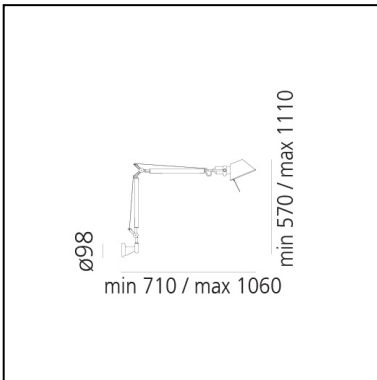

LUMINAIRE

- Watt: **10,5W**
- Voltage: **220V-240V**
- Delivered lumen output: **615lm**
- Efficiency: **58%**
- Efficacy: **61.49lm/W**
- CRI: **80**

Notes

Possibility to mount LED source on E27 Socket. Complete lamp consists of body lamp + accessories

DESCRIPTION

Cantilevered arms in polished aluminium; diffuser in black anodised aluminium; joints and wall support in polished aluminium. System of spring balancing. The code refers to the luminaire's body only

FEATURES

- Product Code: **A005940**
- Colour: **Black**
- Installation: **Wall**
- Material: **Anodized aluminium, polished aluminium**
- Series: **Design Collection**
- design by: **Michele De Lucchi, Giancarlo Fassina**

DIMENSIONS

- Length: **710 mm**
- Height: **570 mm**
- Max Extension Height: **1110 mm**
- Max Extension Length: **1060 mm**

SOURCES NOT INCLUDED

- Category: **LED RETROFIT**
- Number: **1**
- Watt: **8W**
- Socket: **E27**