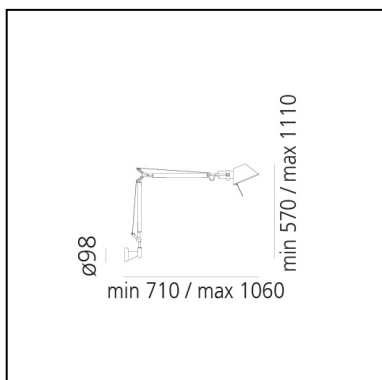

LUMINAIRE

- Watt: **10,5W**
- Voltage: **220V-240V**
- Delivered lumen output: **615lm**
- Efficiency: **58%**
- Efficacy: **61.49lm/W**
- CRI: **80**

Notes

Possibility to mount LED source on E27 Socket. Complete lamp consists of body lamp + accessories

DESCRIPTION

Cantilevered arms in polished aluminium; diffuser in anodised aluminium; joints and wall support in polished aluminium. System of spring balancing. The code refers to the luminaire's body only

FEATURES

- Product Code: **A005910**
- Colour: **Aluminium**
- Installation: **Wall**
- Material: **Aluminium**
- Series: **Design Collection**
- design by: **Michele De Lucchi, Giancarlo Fassina**

DIMENSIONS

- Length: **710 mm**
- Height: **570 mm**
- Max Extension Height: **1110 mm**
- Max Extension Length: **1060 mm**

SOURCES NOT INCLUDED

- Category: **LED RETROFIT**
- Number: **1**
- Watt: **8W**
- Socket: **E27**