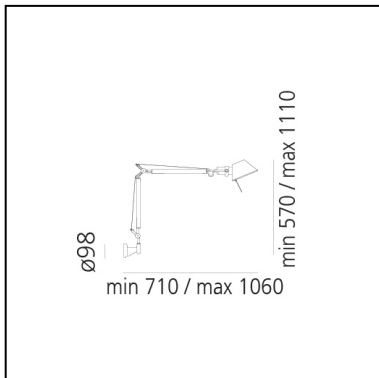

FEATURES

- Product Code: **A0056W00**
- Colour: **Aluminium**
- Installation: **Wall**
- Material: **Aluminium**
- Series: **Design Collection**
- design by: **Michele De Lucchi, Giancarlo Fassina**

DIMENSIONS

- Length: **710 mm**
- Height: **570 mm**
- Max Extension Height: **1110 mm**
- Max Extension Length: **1060 mm**

SOURCES INCLUDED

- Category: **Led**
- Number: **1**
- Watt: **5,5W**
- Color temperature (K): **2700K**
- CRI: **90**

FEATURES

- Product Code: **A005600**
- Colour: **Aluminium**
- Installation: **Wall**
- Material: **Aluminium**
- Series: **Design Collection**
- design by: **Michele De Lucchi, Giancarlo Fassina**

DIMENSIONS

- Length: **710 mm**
- Height: **570 mm**
- Max Extension Height: **1110 mm**
- Max Extension Length: **1060 mm**

SOURCES INCLUDED

- Category: **Led**
- Number: **1**
- Watt: **5,5W**
- Color temperature (K): **3000K**
- CRI: **90**