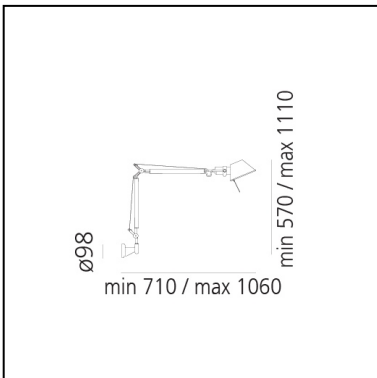

Tolomeo Mini Wall LED - 2700K - Aluminium - Body Lamp

Michele De Lucchi
Giancarlo Fassina

LUMINAIRE

- Watt: **8W**
- Voltage: **220V-240V**
- Delivered lumen output: **737lm**
- CCT: **2700K**
- Efficiency: **73%**
- Efficacy: **92.08lm/W**
- CRI: **90**
- Dimmer Typology: **Microswitch Dimmer**

FEATURES

- Product Code: **A0056W00**
- Colour: **Aluminium**
- Installation: **Wall**
- Material: **Aluminium**
- Series: **Design Collection**
- design by: **Michele De Lucchi, Giancarlo Fassina**

DIMENSIONS

- Length: **710 mm**
- Height: **570 mm**
- Max Extension Height: **1110 mm**
- Max Extension Length: **1060 mm**

SOURCES INCLUDED

- Category: **Led**
- Number: **1**
- Watt: **5,5W**
- Color temperature (K): **2700K**
- CRI: **90**

- Length: **710 mm**
- Height: **570 mm**
- Max Extension Height: **1110 mm**
- Max Extension Length: **1060 mm**

SOURCES INCLUDED

- Category: **Led**
- Number: **1**
- Watt: **5,5W**
- Color temperature (K): **3000K**
- CRI: **90**