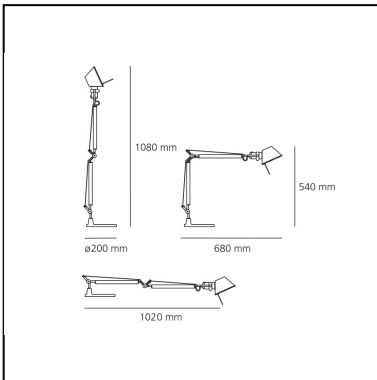

DESCRIPTION

Base and cantilevered arms in polished aluminium; diffuser in matt anodised black aluminium; joints and supports in polished aluminium. System of spring balancing. The code is referred to the body lamp only

IP20 **EAC**