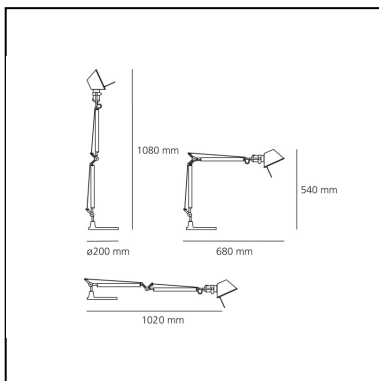

DIMENSIONS

- Length: **680 mm**
- Height: **540 mm**
- Base Diameter: **200 mm**
- Max Extension Height: **1080 mm**
- Max Extension Length: **1020 mm**
- Impact Resistance: **N/D**
- Glow Wire Test: **N/D°**

Accessories

Table base ø cm. 20 - Black A008610

Table clamp aluminium A004100

Desk fixed support aluminium A004200

Tolomeo Mini Table - White - Body Lamp

Michele De Lucchi
Giancarlo Fassina

IP20    

LUMINAIRE