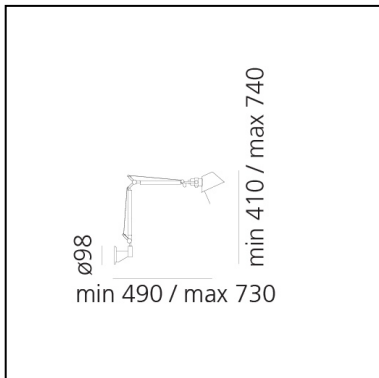

Tolomeo Micro Wall LED 2700K - Body Lamp

Michele De Lucchi
Giancarlo Fassina

IP20    

LUMINAIRE

- Transformer availability: **Electronic dimmable - Included**
- Watt: **7W**
- Voltage: **24V**
- Delivered lumen output: **620lm**
- CCT: **2700K**
- Efficiency: **71%**
- Efficacy: **88.63lm/W**
- CRI: **90**
- Dimmer Typology: **Microswitch Dimmer**

FEATURES

- Product Code: **A0103W00**
- Colour: **Aluminium**
- Installation: **Wall**
- Material: **Aluminium**
- Series: **Design Collection**
- design by: **Michele De Lucchi, Giancarlo Fassina**

DIMENSIONS

- Length: **490 mm**
- Height: **410 mm**
- Max Extension Height: **740 mm**
- Max Extension Length: **730 mm**
- Glow Wire Test: **750°**

SOURCES INCLUDED

- Category: **Led**
- Number: **1**
- Watt: **4,8W**
- Color temperature (K): **2700K**
- CRI: **90**

- Length: **490 mm**
- Height: **410 mm**
- Max Extension Height: **740 mm**
- Max Extension Length: **730 mm**
- Glow Wire Test: **750°**

SOURCES INCLUDED

- Category: **Led**
- Number: **1**
- Watt: **4,8W**
- Color temperature (K): **3000K**
- CRI: **90**