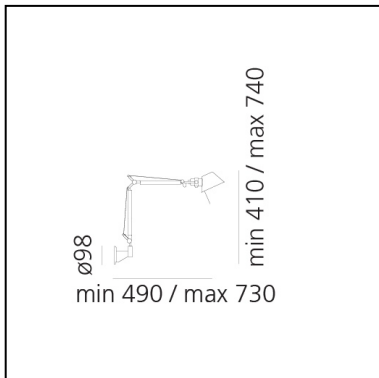

- Length: **490 mm**
- Height: **410 mm**
- Max Extension Height: **740 mm**
- Max Extension Length: **730 mm**
- Glow Wire Test: **750°**

SOURCES INCLUDED

- Category: **Led**
- Number: **1**
- Watt: **4,8W**
- Color temperature (K): **2700K**
- CRI: **90**

Accessories

Wall support -
Aluminium
A025150

Tolomeo Micro Wall LED 3000K - Body Lamp

Michele De Lucchi
Giancarlo Fassina

IP20    

LUMINAIRE

- Transformer availability: **Electronic dimmable - Included**
- Watt: **7W**
- Voltage: **24V**
- Delivered lumen output: **648lm**
- CCT: **3000K**
- Efficiency: **71%**
- Efficacy: **92.60lm/W**
- CRI: **90**
- Dimmer Typology: **Microswitch Dimmer**

FEATURES

- Product Code: **A010300**
- Colour: **Aluminium**
- Installation: **Wall**
- Material: **Aluminium**
- Series: **Design Collection**
- design by: **Michele De Lucchi, Giancarlo Fassina**

DIMENSIONS

- Length: **490 mm**
- Height: **410 mm**
- Max Extension Height: **740 mm**
- Max Extension Length: **730 mm**
- Glow Wire Test: **750°**

SOURCES INCLUDED

- Category: **Led**
- Number: **1**
- Watt: **4,8W**
- Color temperature (K): **3000K**
- CRI: **90**