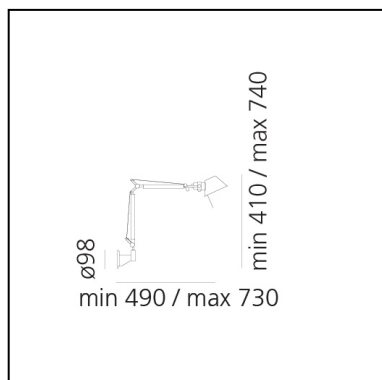

LUMINAIRE

- Watt: **5W**
- Voltage: **220V-240V**
- Delivered lumen output: **267lm**
- Efficiency: **57%**
- Efficacy: **53.33lm/W**
- CRI: **80**

Notes

Possibility to mount LED source on E14 Socket. Complete lamp consists of body lamp + accessories

DESCRIPTION

Cantilevered arms in polished aluminium; diffuser in anodised aluminium; joints and wall support in polished aluminium. System of spring balancing. The code refers to the luminaire's body only.

FEATURES

- Product Code: **A010950**
- Colour: **Metal blue**
- Installation: **Wall**
- Material: **Aluminium**
- Series: **Design Collection**
- design by: **Michele De Lucchi, Giancarlo Fassina**

DIMENSIONS

- Length: **490 mm**
- Height: **410 mm**
- Max Extension Height: **740 mm**
- Max Extension Length: **730 mm**

SOURCES NOT INCLUDED

- Category: **LED RETROFIT**
- Number: **1**
- Watt: **4W**
- Delivered lumen output: **370lm**
- Socket: **E14**