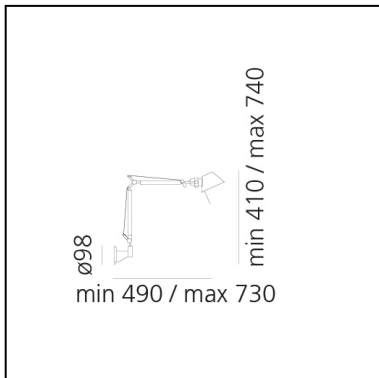

Tolomeo Micro Wall - Aluminium - Body Lamp

Michele De Lucchi
Giancarlo Fassina

LUMINAIRE

- Watt: **5W**
- Voltage: **220V-240V**
- Delivered lumen output: **267lm**
- Efficiency: **57%**
- Efficacy: **53.33lm/W**
- CRI: **80**

Notes

Possibility to mount LED source on E14 Socket. Complete lamp consists of body lamp + accessories

DESCRIPTION

Cantilevered arms in polished aluminium; diffuser in anodised aluminium; joints and wall support in polished aluminium. System of spring balancing. The code refers to the luminaire's body only.

FEATURES

- Product Code: **A010900**
- Colour: **Aluminium**
- Installation: **Wall**
- Material: **Aluminium**
- Series: **Design Collection**
- design by: **Michele De Lucchi, Giancarlo Fassina**

DIMENSIONS

- Length: **490 mm**
- Height: **410 mm**
- Max Extension Height: **740 mm**
- Max Extension Length: **730 mm**

SOURCES NOT INCLUDED

- Category: **LED RETROFIT**
- Number: **1**
- Watt: **4W**
- Delivered lumen output: **370lm**
- Socket: **E14**