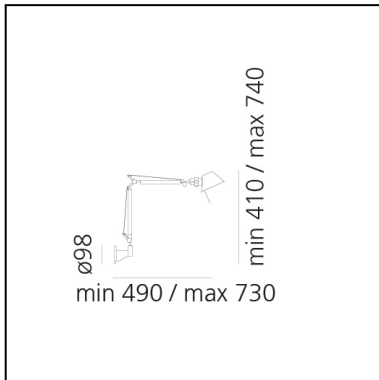

Tolomeo Micro Wall - Black - Body Lamp

Michele De Lucchi
Giancarlo Fassina

LUMINAIRE

- Watt: **5W**
- Voltage: **220V-240V**
- Delivered lumen output: **267lm**
- Efficiency: **57%**
- Efficacy: **53.33lm/W**
- CRI: **80**

Notes

Possibility to mount LED source on E14 Socket. Complete lamp consists of body lamp + accessories

DESCRIPTION

Cantilevered arms in polished aluminium; diffuser in anodised aluminium; joints and wall support in polished aluminium. System of spring balancing. The code refers to the luminaire's body only.

FEATURES

- Product Code: **A010930**
- Colour: **Black**
- Installation: **Wall**
- Material: **Aluminium**
- Series: **Design Collection**
- design by: **Michele De Lucchi, Giancarlo Fassina**

DIMENSIONS

- Length: **490 mm**
- Height: **410 mm**
- Max Extension Height: **740 mm**
- Max Extension Length: **730 mm**

SOURCES NOT INCLUDED

- Category: **LED RETROFIT**
- Number: **1**
- Watt: **4W**
- Delivered lumen output: **370lm**
- Socket: **E14**