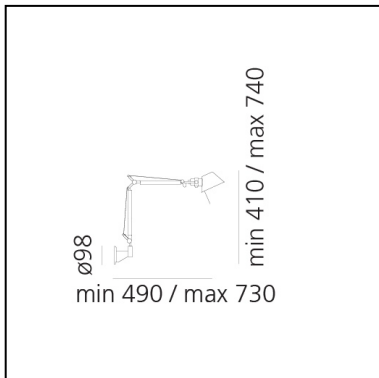

LUMINAIRE

- Watt: **5W**
- Voltage: **220V-240V**
- Delivered lumen output: **267lm**
- Efficiency: **57%**
- Efficacy: **53.33lm/W**
- CRI: **80**

Notes

Possibility to mount LED source on E14 Socket. Complete lamp consists of body lamp + accessories

DESCRIPTION

Cantilevered arms in polished aluminium; diffuser in anodised aluminium; joints and wall support in polished aluminium. System of spring balancing. The code refers to the luminaire's body only.

FEATURES

- Product Code: **A010960**
- Colour: **Metal orange**
- Installation: **Wall**
- Material: **Aluminium**
- Series: **Design Collection**
- design by: **Michele De Lucchi, Giancarlo Fassina**

DIMENSIONS

- Length: **490 mm**
- Height: **410 mm**
- Max Extension Height: **740 mm**
- Max Extension Length: **730 mm**

SOURCES NOT INCLUDED

- Category: **LED RETROFIT**
- Number: **1**
- Watt: **4W**
- Delivered lumen output: **370lm**
- Socket: **E14**