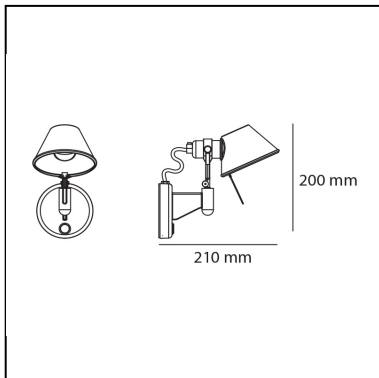

LUMINAIRE

- Watt: **6W**
- Voltage: **220V-240V**
- Delivered lumen output: **620lm**
- CCT: **2700K**
- Efficiency: **71%**
- Efficacy: **103.41lm/W**
- CRI: **90**

DESCRIPTION

Wall support in polished aluminum, diffuser in matt anodised aluminum.

FEATURES

- Product Code: **A0435W00**
- Colour: **Aluminium**
- Installation: **Wall**
- Material: **Aluminium**
- Series: **Design Collection**
- design by: **Michele De Lucchi, Giancarlo Fassina**

DIMENSIONS

- Height: **200 mm**
- Depth: **200 mm**
- Glow Wire Test: **750°**

SOURCES INCLUDED

- Category: **Led**
- Number: **1**
- Watt: **4,8W**
- Color temperature (K): **2700K**
- CRI: **90**