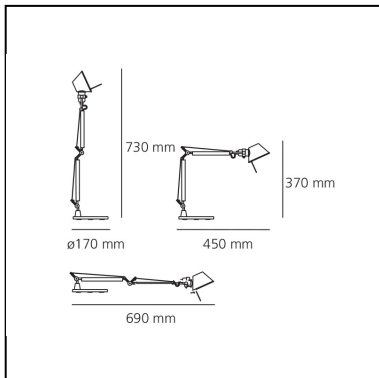

DESCRIPTION

Base and cantilevered arms in polished aluminium; diffuser in matt anodised orange aluminium; joints and supports in polished aluminium. System of spring balancing. The code is referred to the body lamp only

IP20