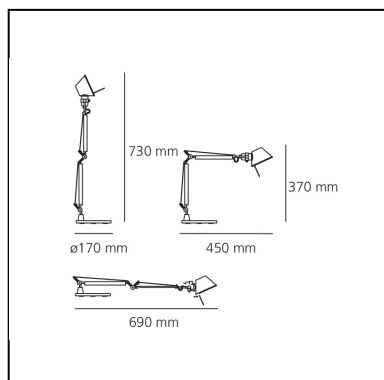

LUMINAIRE

- Watt: **5W**
- Voltage: **220V-240V**
- Delivered lumen output: **267lm**
- Efficiency: **57%**
- Efficacy: **53.33lm/W**
- CRI: **80**

Notes

Interchangeable support: table base, clamp, desk fixed support and twin support that allows two independent lamp units to be fitted. Possibility to mount LED source on E14 Socket

DESCRIPTION

Base and cantilevered arms in polished aluminium; diffuser in polished aluminium; joints and supports in polished aluminium. System of spring balancing. The code is referred to the body lamp only

FEATURES

- Product Code: **A001300**
- Colour: **Polished aluminium**
- Installation: **Table**
- Material: **Aluminium, steel**
- Series: **Design Collection**
- design by: **Michele De Lucchi, Giancarlo Fassina**

DIMENSIONS

- Length: **450 mm**
- Height: **370 mm**
- Base Diameter: **170 mm**
- Max Extension Height: **730 mm**
- Max Extension Length: **690 mm**

SOURCES NOT INCLUDED

- Category: **LED RETROFIT**
- Number: **1**
- Watt: **4W**
- Socket: **E14**