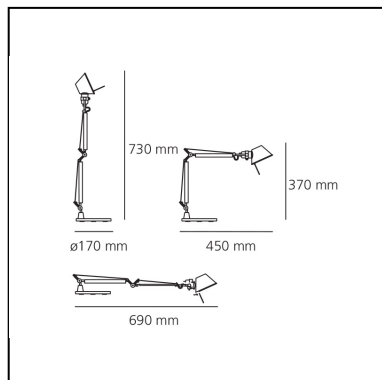

LUMINAIRE

- Watt: **5W**
- Voltage: **220V-240V**
- Delivered lumen output: **267lm**
- Efficiency: **57%**
- Efficacy: **53.33lm/W**
- CRI: **80**

Notes

Interchangeable support: table base, clamp, desk fixed support and twin support that allows two independent lamp units to be fitted. Possibility to mount LED source on E14 Socket

DESCRIPTION

Base and cantilevered arms in polished aluminium; diffuser in anodised aluminium; joints and supports in polished aluminium. System of spring balancing.

FEATURES

- Product Code: **0011860A**
- Colour: **Gold**
- Installation: **Table**
- Material: **Aluminium, steel**
- Series: **Design Collection**
- design by: **Michele De Lucchi, Giancarlo Fassina**

DIMENSIONS

- Length: **450 mm**
- Height: **370 mm**
- Base Diameter: **170 mm**
- Max Extension Height: **730 mm**
- Max Extension Length: **690 mm**
- Impact Resistance: **N/D**
- Glow Wire Test: **N/D°**

SOURCES NOT INCLUDED

- Category: **LED RETROFIT**
- Number: **1**
- Watt: **4W**
- Socket: **E14**