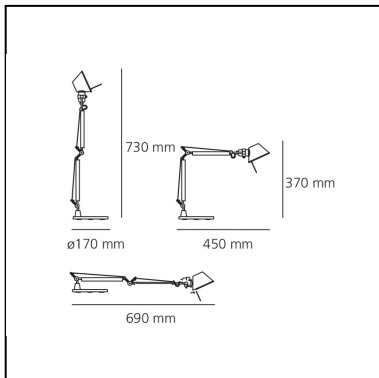

Tolomeo Micro Table - Alluminio - Body Lamp

Michele De Lucchi
Giancarlo Fassina

IP20

LUMINAIRE

- Watt: **5W**
- Voltage: **220V-240V**
- Delivered lumen output: **267lm**
- Efficiency: **57%**
- Efficacy: **53.33lm/W**
- CRI: **80**

Notes

Interchangeable support: table base, clamp, desk fixed support and twin support that allows two independent lamp units to be fitted. Possibility to mount LED source on E14 Socket. Complete lamp consists of body lamp + accessories

DESCRIPTION

Base and cantilevered arms in polished aluminium; diffuser in matt anodised aluminium; joints and supports in polished aluminium. System of spring balancing. The code is referred to the body lamp only

FEATURES

- Product Code: **A010900**
- Colour: **Aluminium**
- Installation: **Table**
- Material: **Aluminium, steel**
- Series: **Design Collection**
- design by: **Michele De Lucchi, Giancarlo Fassina**

DIMENSIONS

- Length: **450 mm**
- Height: **370 mm**
- Base Diameter: **170 mm**
- Max Extension Height: **730 mm**
- Max Extension Length: **690 mm**

SOURCES NOT INCLUDED

- Category: **LED RETROFIT**
- Number: **1**
- Watt: **4W**
- Socket: **E14**