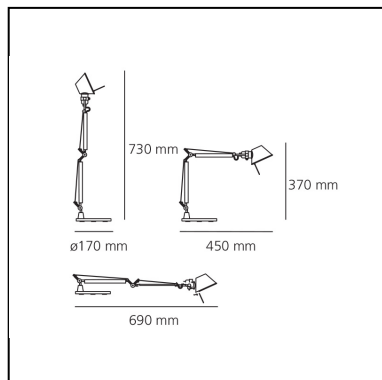

LUMINAIRE

- Watt: **5W**
- Voltage: **220V-240V**
- Delivered lumen output: **267lm**
- Efficiency: **57%**
- Efficacy: **53.33lm/W**
- CRI: **80**

Notes

Interchangeable support: table base, clamp, desk fixed support and twin support that allows two independent lamp units to be fitted. Possibility to mount LED source on E14 Socket

DESCRIPTION

Base and cantilevered arms in polished aluminium; diffuser in matt anodised black aluminium; joints and supports in polished aluminium. System of spring balancing. The code is referred to the body lamp only

FEATURES

- Product Code: **A011830**
- Colour: **Black**
- Installation: **Table**
- Material: **Aluminium, steel**
- Series: **Design Collection**
- design by: **Michele De Lucchi, Giancarlo Fassina**

DIMENSIONS

- Length: **450 mm**
- Height: **370 mm**
- Base Diameter: **170 mm**
- Max Extension Height: **730 mm**
- Max Extension Length: **690 mm**

SOURCES NOT INCLUDED

- Category: **LED RETROFIT**
- Number: **1**
- Watt: **4W**
- Socket: **E14**