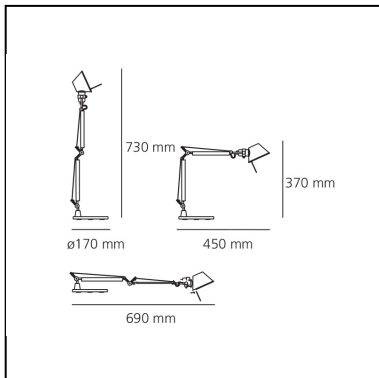

LUMINAIRE

- Watt: **5W**
- Voltage: **220V-240V**
- Delivered lumen output: **267lm**
- Efficiency: **57%**
- Efficacy: **53.33lm/W**
- CRI: **80**

Notes

Interchangeable support: table base, clamp, desk fixed support and twin support that allows two independent lamp units to be fitted. Possibility to mount LED source on E14 Socket

DESCRIPTION

Base and cantilevered arms in polished aluminium; diffuser in matt anodised orange aluminium; joints and supports in polished aluminium. System of spring balancing. The code is referred to the body lamp only

FEATURES

- Product Code: **A011860**
- Colour: **Metal orange**
- Installation: **Table**
- Material: **Aluminium, steel**
- Series: **Design Collection**
- design by: **Michele De Lucchi, Giancarlo Fassina**

DIMENSIONS

- Length: **450 mm**
- Height: **370 mm**
- Base Diameter: **170 mm**
- Max Extension Height: **730 mm**
- Max Extension Length: **690 mm**

SOURCES NOT INCLUDED

- Category: **LED RETROFIT**
- Number: **1**
- Watt: **4W**
- Socket: **E14**