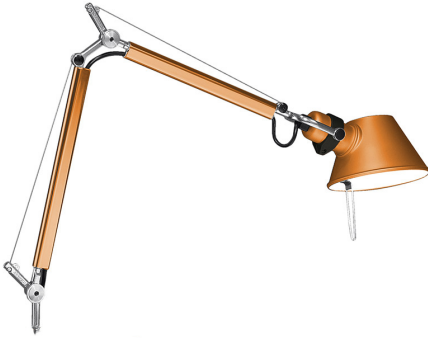

FEATURES

- Product Code: **0011860A**
- Colour: **Gold**
- Installation: **Table**
- Material: **Aluminium, steel**
- Series: **Design Collection**
- design by: **Michele De Lucchi, Giancarlo Fassina**

DESCRIPTION

Base and cantilevered arms in polished aluminium; diffuser in polished aluminium; joints and supports in polished aluminium. System of spring balancing. The code is referred to the body lamp only

DIMENSIONS

- Length: **450 mm**
- Height: **370 mm**
- Base Diameter: **170 mm**
- Max Extension Height: **730 mm**
- Max Extension Length: **690 mm**

SOURCES NOT INCLUDED

- Category: **LED RETROFIT**
- Number: **1**
- Watt: **4W**
- Socket: **E14**

Tolomeo Micro Table - Anodized orange - Body Lamp

Michele De Lucchi
Giancarlo Fassina

DESCRIPTION

Base and cantilevered arms in polished aluminium; diffuser in matt anodised orange aluminium; joints and supports in polished aluminium. System of spring balancing. The code is referred to the body lamp only