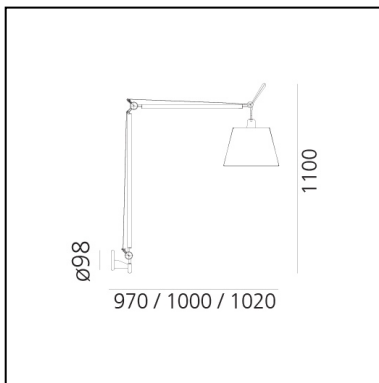

LUMINAIRE

- Watt: **31W**
- Voltage: **220V-240V**
- Delivered lumen output: **1894lm**
- CCT: **3000K**
- Efficiency: **65%**
- Efficacy: **61.1lm/W**
- CRI: **92**
- Dimmer Typology: **Push button Dimmer su cavo**

Notes

With dimmer. Diffuser available in three sizes. Complete lamp consists of body lamp + accessories

DESCRIPTION

Cantilevered arms in polished aluminium; diffuser in parchment paper on a plastic frame; wall support in polished aluminium. Diffuser adjustable in all directions. System of spring balancing.

FEATURES

- Product Code: **0762010A**
- Colour: **Alluminium**
- Installation: **Wall**
- Material: **Fabric or satin or parchment paper, aluminum, steel**
- Series: **Design Collection**
- design by: **Michele De Lucchi, Giancarlo Fassina**

DIMENSIONS

- Height: **1100 mm**

SOURCES INCLUDED

- Category: **Led**
- Number: **1**
- Watt: **31W**
- Color temperature (K): **3000K**
- CRI: **90**