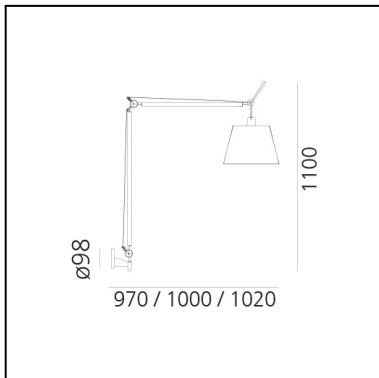

Tolomeo Mega Wall LED 2700K - with Dimmer on cable - Black - Body Lamp

Michele De Lucchi
Giancarlo Fassina

LUMINAIRE

- Watt: **31W**
- Voltage: **220V-240V**
- Delivered lumen output: **1868lm**
- CCT: **2700K**
- Efficiency: **69%**
- Efficacy: **60.26lm/W**
- CRI: **90**
- Dimmer Typology: **Push button Dimmer su cavo**

Notes

With dimmer. Diffuser available in three sizes. Complete lamp consists of body lamp + accessories

DESCRIPTION

Cantilevered arms in polished aluminium; diffuser in black fabric on a plastic frame; wall support in polished aluminium. Diffuser adjustable in all directions. System of spring balancing.

FEATURES

- Product Code: **0762W30A**
- Colour: **Black**
- Installation: **Wall**
- Material: **Fabric or satin or parchment paper, aluminum, steel**
- Series: **Design Collection**
- design by: **Michele De Lucchi, Giancarlo Fassina**

DIMENSIONS

- Height: **1100 mm**

SOURCES INCLUDED

- Category: **Led**
- Number: **1**
- Watt: **31W**
- Color temperature (K): **2700K**
- CRI: **90**