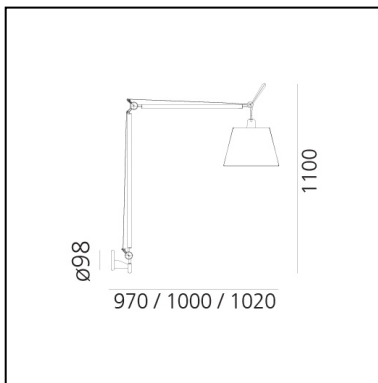

Tolomeo Mega Wall LED 2700K - with Dimmer on cable - Alluminium - Body Lamp

Michele De Lucchi
Giancarlo Fassina

IP20    

LUMINAIRE

- Watt: **31W**
- Voltage: **220V-240V**
- Delivered lumen output: **1868lm**
- CCT: **2700K**
- Efficiency: **69%**
- Efficacy: **60.26lm/W**
- CRI: **90**
- Dimmer Typology: **Push button Dimmer su cavo**

FEATURES

- Product Code: **0762W10A**
- Colour: **Alluminium**
- Installation: **Wall**
- Material: **Fabric or satin or parchment paper, aluminum, steel**
- Series: **Design Collection**
- design by: **Michele De Lucchi, Giancarlo Fassina**

DIMENSIONS

- Height: **1100 mm**

SOURCES INCLUDED

- Category: **Led**
- Number: **1**
- Watt: **31W**
- Color temperature (K): **2700K**
- CRI: **90**

Accessories

Parchment paper diffuser ø 360 mm 0780020A