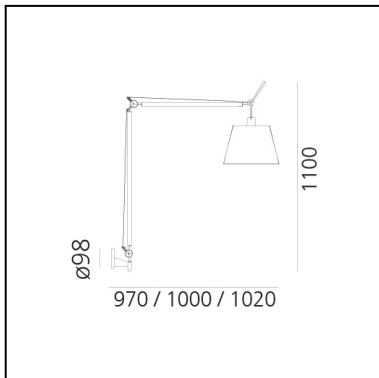

DIMENSIONS

- Height: **1100 mm**

SOURCES NOT INCLUDED

- Category: **LED RETROFIT**
- Number: **1**
- Watt: **21W**
- Socket: **E27**

Accessories

Parchment paper diffuser ø 360 mm 0780020A

Silk diffuser ø 360 mm 0781020A

DIMENSIONS

- Height: **1100 mm**
- Glow Wire Test: **650°**

SOURCES NOT INCLUDED

- Category: **LED RETROFIT**
- Number: **1**
- Watt: **21W**
- Socket: **E27**

Accessories

Parchment paper diffuser ø 360 mm 0780020A

Black fabric diffuser ø 320 mm 0772010A

Silk diffuser ø 420 mm 0781030A

Black fabric diffuser ø 420 mm 0772030A

Tolomeo Wall Mega - Dimmer - Body Lamp

Michele De Lucchi
Giancarlo Fassina

IP20    

LUMINAIRE

- Watt: **21W**
- Voltage: **220V-240V**
- Delivered lumen output: **2126lm**
- Efficiency: **87%**
- Efficacy: **101.25lm/W**
- CRI: **80**