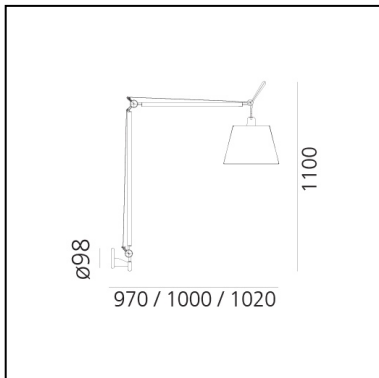

DIMENSIONS

- Height: **1100 mm**

SOURCES NOT INCLUDED

- Category: **LED RETROFIT**
- Number: **1**
- Watt: **21W**
- Socket: **E27**

LUMINAIRE

- Watt: **21W**
- Voltage: **220V-240V**
- Delivered lumen output: **2126lm**
- Efficiency: **87%**
- Efficacy: **101.25lm/W**
- CRI: **80**

DIMENSIONS

- Height: **1100 mm**

SOURCES NOT INCLUDED

- Category: **LED RETROFIT**
- Number: **1**
- Watt: **21W**
- Socket: **E27**

Accessories

Parchment paper diffuser ø 360 mm 0780020A

Silk diffuser ø 360 mm 0781020A

Silk diffuser ø 420 mm 0781030A

Black fabric diffuser ø 420 mm 0772030A

Tolomeo Wall Mega - on/off - Body Lamp

Michele De Lucchi
Giancarlo Fassina

IP20   **EAC**  

LUMINAIRE

- Watt: **21W**
- Voltage: **220V-240V**
- Delivered lumen output: **2126lm**
- Efficiency: **87%**
- Efficacy: **101.25lm/W**
- CRI: **80**

DIMENSIONS

- Height: **1100 mm**
- Glow Wire Test: **650°**

SOURCES NOT INCLUDED

- Category: **LED RETROFIT**
- Number: **1**
- Watt: **21W**
- Socket: **E27**

Accessories

Parchment paper diffuser ø 360 mm 0780020A