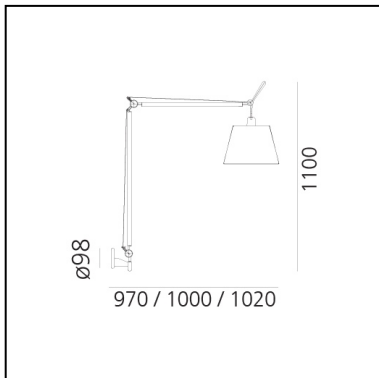

DIMENSIONS

- Height: **1100 mm**

SOURCES NOT INCLUDED

- Category: **LED RETROFIT**
- Number: **1**
- Watt: **21W**
- Socket: **E27**

LUMINAIRE

- Watt: **21W**
- Voltage: **220V-240V**
- Delivered lumen output: **2126lm**
- Efficiency: **87%**
- Efficacy: **101.25lm/W**
- CRI: **80**

Silk diffuser ø 420 mm 0781030A

Black fabric diffuser ø 420 mm 0772030A

Tolomeo Wall Mega - Black - on/off - Body Lamp

Michele De Lucchi
Giancarlo Fassina

IP20     

LUMINAIRE

- Watt: **21W**
- Voltage: **220V-240V**
- Delivered lumen output: **2126lm**
- Efficiency: **87%**
- Efficacy: **101.25lm/W**
- CRI: **80**

DIMENSIONS

- Height: **1100 mm**

SOURCES NOT INCLUDED

- Category: **LED RETROFIT**
- Number: **1**
- Watt: **21W**
- Socket: **E27**

Accessories

Parchment paper diffuser ø 360 mm 0780020A

Silk diffuser ø 360 mm 0781020A

DIMENSIONS

- Height: **1100 mm**
- Glow Wire Test: **650°**

SOURCES NOT INCLUDED

- Category: **LED RETROFIT**
- Number: **1**
- Watt: **21W**
- Socket: **E27**

Accessories

Parchment paper diffuser ø 360 mm 0780020A