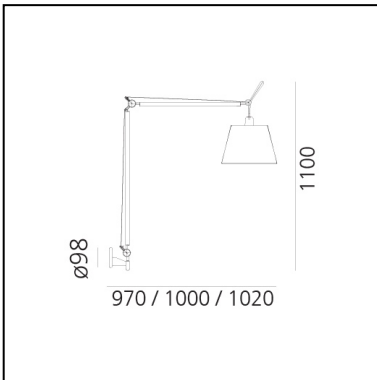

FEATURES

- Product Code: **0778030A**
- Colour: **Black**
- Installation: **Wall**
- Material: **Fabric or satin or parchment paper, aluminum**
- Series: **Design Collection**
- design by: **Michele De Lucchi, Giancarlo Fassina**

DIMENSIONS

- Height: **1100 mm**

SOURCES NOT INCLUDED

- Category: **LED RETROFIT**
- Number: **1**
- Watt: **21W**
- Socket: **E27**

LUMINAIRE

- Watt: **21W**
- Voltage: **220V-240V**
- Delivered lumen output: **2126lm**
- Efficiency: **87%**
- Efficacy: **101.25lm/W**
- CRI: **80**

DIMENSIONS

- Height: **1100 mm**

SOURCES NOT INCLUDED

- Category: **LED RETROFIT**
- Number: **1**
- Watt: **21W**
- Socket: **E27**

Accessories

Parchment paper diffuser ø 360 mm 0780020A

Silk diffuser ø 360 mm 0781020A

DIMENSIONS

- Height: **1100 mm**
- Glow Wire Test: **650°**

SOURCES NOT INCLUDED

- Category: **LED RETROFIT**
- Number: **1**
- Watt: **21W**
- Socket: **E27**

Accessories

Parchment paper diffuser ø 360 mm 0780020A