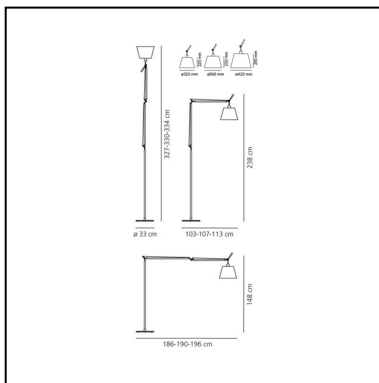

LUMINAIRE

- Watt: **31W**
- Voltage: **220V-240V**
- Delivered lumen output: **1868lm**
- CCT: **2700K**
- Efficiency: **69%**
- Efficacy: **60.26lm/W**
- CRI: **90**
- Dimmer Typology: **Microswitch Dimmer**

Notes

Diffuser available in three sizes. Complete lamp consists of body lamp + accessories

DESCRIPTION

The code is referred to the body lamp only

FEATURES

- Product Code: **0761W10A**
- Colour: **Alluminium**
- Installation: **Floor**
- Material: **Silk satin fabric or parchment paper, aluminium, steel**
- Series: **Design Collection**
- design by: **Michele De Lucchi, Giancarlo Fassina**

DIMENSIONS

- Length: **1030 mm**
- Height: **1480 mm**
- Diameter: **320 mm**
- Base Diameter: **330 mm**
- Max Extension Height: **3270 mm**
- Max Extension Length: **1860 mm**
- Impact Resistance: **N/D**
- Glow Wire Test: **650°C**

SOURCES INCLUDED

- Category: **Led**
- Number: **1**
- Watt: **31W**
- Color temperature (K): **2700K**
- CRI: **90**