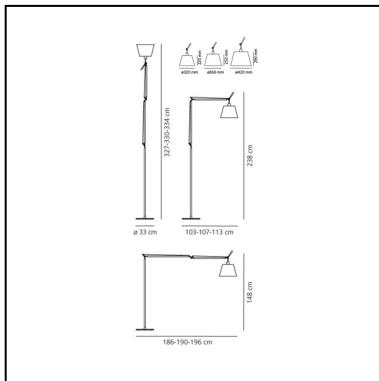

Tolomeo Floor Mega - LED 3000K - Black - Dimmer - Body Lamp

Michele De Lucchi
Giancarlo Fassina

LUMINAIRE

- Watt: **31W**
- Voltage: **220V-240V**
- Delivered lumen output: **1914lm**
- CCT: **3000K**
- Efficiency: **66%**
- Efficacy: **61.76lm/W**
- CRI: **92**
- Dimmer Typology: **Microswitch Dimmer su cavo**

Notes

Diffuser available in three sizes. Complete lamp consists of body lamp + accessories

DESCRIPTION

The code is referred to the body lamp only

FEATURES

- Product Code: **0762030A**
- Colour: **Black**
- Installation: **Floor**
- Material: **Silk satin fabric or parchment paper, aluminium, steel**
- Series: **Design Collection**
- design by: **Michele De Lucchi, Giancarlo Fassina**

DIMENSIONS

- Length: **1030 mm**
- Height: **1480 mm**
- Diameter: **320 mm**
- Base Diameter: **330 mm**
- Max Extension Height: **3270 mm**
- Max Extension Length: **1860 mm**
- Impact Resistance: **N/D**
- Glow Wire Test: **650°C**

SOURCES INCLUDED

- Category: **Led**
- Number: **1**
- Watt: **31W**
- Color temperature (K): **3000K**
- CRI: **90**