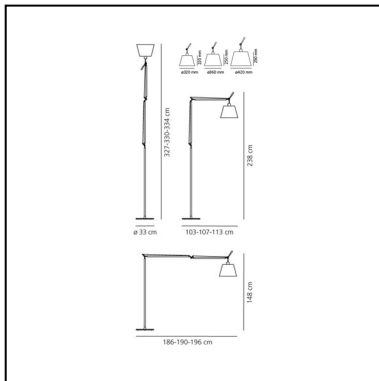

DESCRIPTION

The code is referred to the body lamp only

IP20 **EAC**