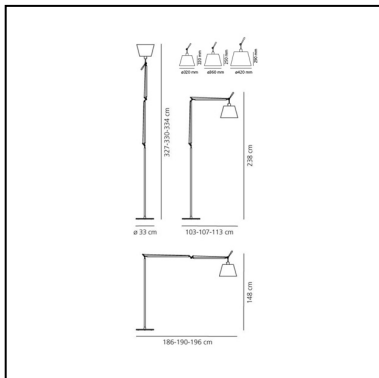

LUMINAIRE

- Watt: **31W**
- Voltage: **220V-240V**
- Delivered lumen output: **1868lm**
- CCT: **2700K**
- Efficiency: **69%**
- Efficacy: **60.26lm/W**
- CRI: **90**
- Dimmer Typology: **Microswitch Dimmer**

Notes

Diffuser available in three sizes. Complete lamp consists of body lamp + accessories

DESCRIPTION

The code is referred to the body lamp only

FEATURES

- Product Code: **0761W30A**
- Colour: **Black**
- Installation: **Floor**
- Material: **Silk satin fabric or parchment paper, aluminium, steel**
- Series: **Design Collection**
- design by: **Michele De Lucchi, Giancarlo Fassina**

DIMENSIONS

- Length: **1070 mm**
- Height: **1480 mm**
- Diameter: **360 mm**
- Base Diameter: **330 mm**
- Max Extension Height: **3300 mm**
- Max Extension Length: **1900 mm**
- Impact Resistance: **N/D**
- Glow Wire Test: **650°C**

SOURCES INCLUDED

- Category: **Led**
- Number: **1**
- Watt: **31W**
- Color temperature (K): **2700K**
- CRI: **90**