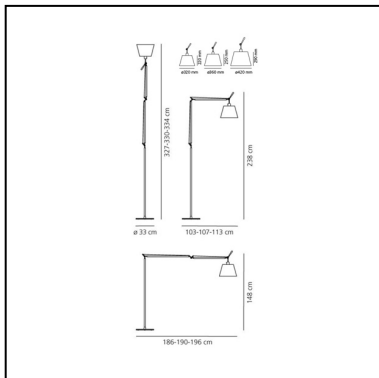

LUMINAIRE

- Watt: **21W**
- Voltage: **220V-240V**
- Delivered lumen output: **2126lm**
- Efficiency: **87%**
- Efficacy: **101.25lm/W**
- CRI: **80**

Notes

Possibility to mount LED source on E27 Socket. Complete lamp consists of body lamp + accessories

DESCRIPTION

The code is referred to the body lamp only

FEATURES

- Product Code: **0564010A**
- Colour: **Alluminium**
- Installation: **Floor**
- Material: **Silk satin fabric or parchment paper, aluminum, steel**
- Series: **Design Collection**
- design by: **Michele De Lucchi, Giancarlo Fassina**

DIMENSIONS

- Length: **1030 mm**
- Height: **1480 mm**
- Diameter: **320 mm**
- Base Diameter: **330 mm**
- Max Extension Height: **3270 mm**
- Max Extension Length: **1860 mm**
- Impact Resistance: **N/D**
- Glow Wire Test: **N/D°**

SOURCES NOT INCLUDED

- Category: **LED RETROFIT**
- Number: **1**
- Watt: **21W**
- Socket: **E27**