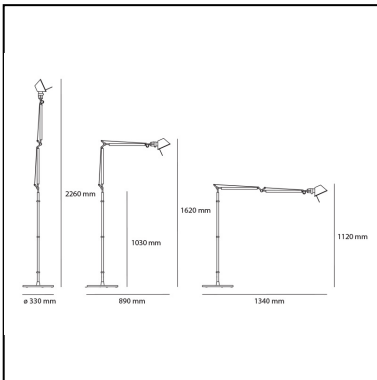

Tolomeo Floor LED 2700K - Body Lamp

Michele De Lucchi
Giancarlo Fassina

DESCRIPTION

The code is referred to the body lamp only

LUMINAIRE

- Watt: **8W**
- Voltage: **220V-240V**
- Delivered lumen output: **737lm**
- CCT: **2700K**
- Efficiency: **73%**
- Efficacy: **92.08lm/W**
- CRI: **90**
- Dimmer Typology: **Microswitch Dimmer**

DIMENSIONS

- Height: **1620 mm**
- Base Diameter: **330 mm**
- Max Extension Height: **2260 mm**
- Glow Wire Test: **750°**

SOURCES INCLUDED

- Category: **Led**
- Number: **1**
- Watt: **5,5W**
- Color temperature (K): **2700K**
- CRI: **90**

DIMENSIONS

- Height: **1620 mm**
- Base Diameter: **330 mm**
- Max Extension Height: **2260 mm**
- Glow Wire Test: **750°**

SOURCES INCLUDED

- Category: **Led**
- Number: **1**
- Watt: **5,5W**
- Color temperature (K): **3000K**
- CRI: **90**

DIMENSIONS

- Height: **1620 mm**
- Base Diameter: **330 mm**
- Max Extension Height: **2260 mm**
- Glow Wire Test: **N/D°**

SOURCES INCLUDED

- Category: **Led TW**
- Number: **1**
- Watt: **14W**
- CRI: **80**