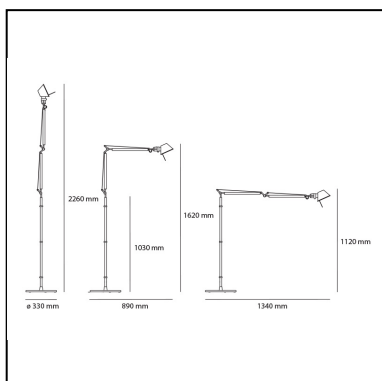

Tolomeo Floor LED 3000K - Body Lamp

Michele De Lucchi
Giancarlo Fassina

LUMINAIRE

- Watt: **8W**
- Voltage: **220V-240V**
- Delivered lumen output: **761lm**
- CCT: **3000K**
- Efficiency: **100%**
- Efficacy: **95.10lm/W**
- CRI: **90**
- Dimmer Typology: **Microswitch Dimmer**

Notes

Complete lamp consists of body lamp + accessories

DESCRIPTION

The code is referred to the body lamp only

FEATURES

- Product Code: **A004800**
- Colour: **Aluminium**
- Installation: **Floor**
- Material: **Aluminium, steel**
- Series: **Design Collection**
- design by: **Michele De Lucchi, Giancarlo Fassina**

DIMENSIONS

- Height: **1620 mm**
- Base Diameter: **330 mm**
- Max Extension Height: **2260 mm**
- Glow Wire Test: **750°**

SOURCES INCLUDED

- Category: **Led**
- Number: **1**
- Watt: **5,5W**
- Color temperature (K): **3000K**
- CRI: **90**