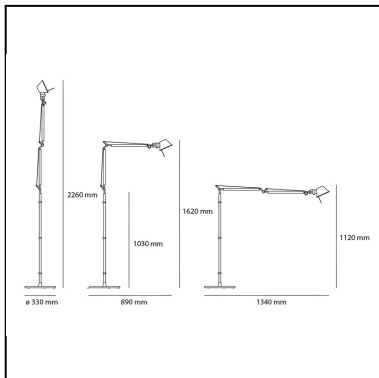

LUMINAIRE

- Watt: **11W**
- Voltage: **24V**
- Delivered lumen output: **560 - 716lm**
- CCT: **2200-6500K**
- Efficiency: **70%**
- Efficacy: **65.10lm/W**
- CRI: **90**

Notes

Complete lamp consists of body lamp + accessories

DESCRIPTION

Tolomeo Tunable White combines the advantages of LED technology with those of Tunable White technology, enabling numerous variations of white light to be obtained, with different intensities and varieties of colour temperature, with a range from 2200K (warm light) to 6500K (cold light).

FEATURES

- Product Code: **1530050A**
- Colour: **Aluminium**
- Installation: **Floor**
- Material: **Aluminium, steel**
- Series: **Design Collection**
- design by: **Michele De Lucchi, Giancarlo Fassina**

DIMENSIONS

- Height: **1620 mm**
- Base Diameter: **330 mm**
- Max Extension Height: **2260 mm**
- Glow Wire Test: **N/D°**

SOURCES INCLUDED

- Category: **Led TW**
- Number: **1**
- Watt: **14W**
- CRI: **80**