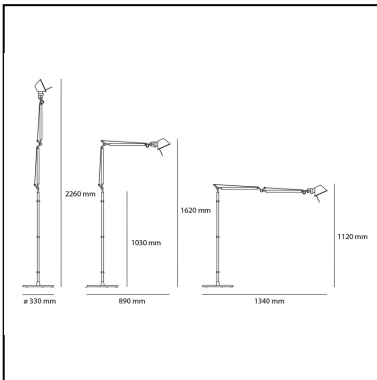

DIMENSIONS

- Height: **1620 mm**
- Base Diameter: **330 mm**
- Max Extension Height: **2260 mm**
- Glow Wire Test: **N/D°**

SOURCES NOT INCLUDED

- Category: **LED RETROFIT**
- Number: **1**
- Watt: **8W**
- Socket: **E27**

LUMINAIRE

- Watt: **10,5W**
- Voltage: **220V-240V**
- Delivered lumen output: **615lm**
- Efficiency: **58%**
- Efficacy: **61.49lm/W**
- CRI: **80**

Notes

Possibility to mount LED source on E27 Socket. Complete lamp consists of body lamp + accessories