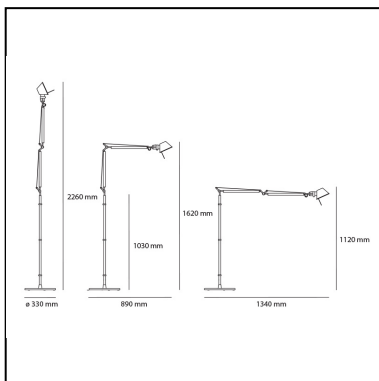

DIMENSIONS

- Height: **1620 mm**
- Base Diameter: **330 mm**
- Max Extension Height: **2260 mm**
- Glow Wire Test: **N/D°**

SOURCES NOT INCLUDED

- Category: **LED RETROFIT**
- Number: **1**
- Watt: **8W**
- Socket: **E27**

LUMINAIRE

- Watt: **10,5W**
- Voltage: **220V-240V**
- Delivered lumen output: **615lm**
- Efficiency: **58%**
- Efficacy: **61.49lm/W**
- CRI: **80**

Notes

Possibility to mount LED source on E27 Socket. Complete lamp consists of body lamp + accessories