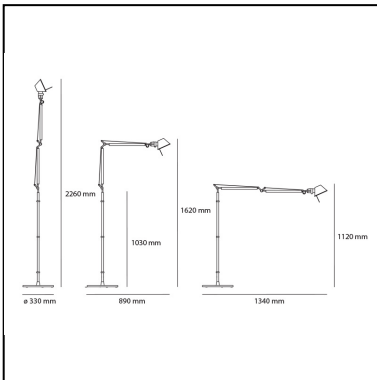

Tolomeo Floor - Aluminum - Body Lamp

Michele De Lucchi
Giancarlo Fassina

DESCRIPTION

The code is referred to the body lamp only

IP20    

LUMINAIRE

- Watt: **10,5W**
- Voltage: **220V-240V**
- Delivered lumen output: **615lm**
- Efficiency: **58%**
- Efficacy: **61.49lm/W**
- CRI: **80**

DIMENSIONS

- Height: **1620 mm**
- Base Diameter: **330 mm**
- Max Extension Height: **2260 mm**
- Glow Wire Test: **N/D°**

SOURCES NOT INCLUDED

- Category: **LED RETROFIT**
- Number: **1**
- Watt: **8W**
- Socket: **E27**