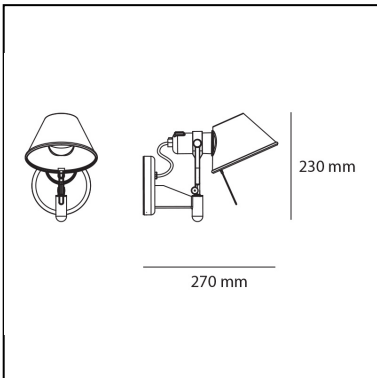

FEATURES

- Product Code: **A025450**
- Colour: **Aluminium**
- Installation: **Wall**
- Material: **Aluminium**
- Series: **Design Collection**
- design by: **Michele De Lucchi, Giancarlo Fassina**

DIMENSIONS

- Height: **230 mm**
- Depth: **250 mm**

SOURCES NOT INCLUDED

- Category: **LED RETROFIT**
- Number: **1**
- Watt: **8W**
- Socket: **E27**

LUMINAIRE

- Watt: **10,5W**
- Voltage: **220V-240V**
- Delivered lumen output: **615lm**
- Efficiency: **58%**
- Efficacy: **61.49lm/W**
- CRI: **80**

Notes

Possibility to mount LED source on E27 Socket