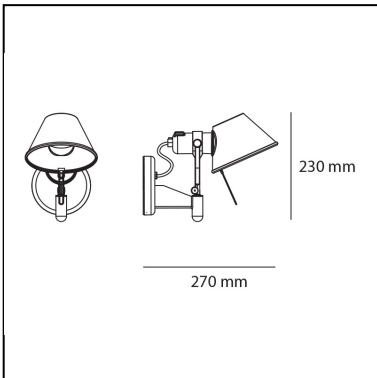

FEATURES

- Product Code: **A029250**
- Colour: **Aluminium**
- Installation: **Wall**
- Material: **Aluminium**
- Series: **Design Collection**
- design by: **Michele De Lucchi, Giancarlo Fassina**

DIMENSIONS

- Height: **230 mm**
- Depth: **250 mm**

SOURCES NOT INCLUDED

- Category: **LED RETROFIT**
- Number: **1**
- Watt: **8W**
- Socket: **E27**

LUMINAIRE

- Watt: **10,5W**
- Voltage: **220V-240V**
- Delivered lumen output: **615lm**
- Efficiency: **58%**
- Efficacy: **61.49lm/W**
- CRI: **80**

Notes

Possibility to mount LED source on E27 Socket