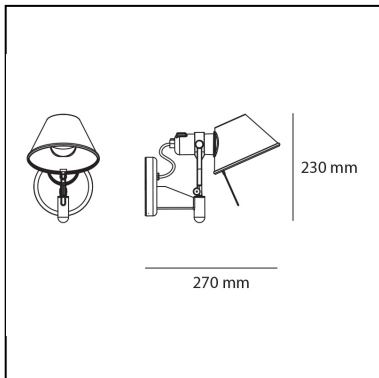

LUMINAIRE

- Watt: **6W**
- Voltage: **220V-240V**
- Delivered lumen output: **642lm**
- CCT: **2700K**
- Efficiency: **73%**
- Efficacy: **107.01lm/W**
- CRI: **90**

DESCRIPTION

Wall support in polished aluminium; diffuser in matt anodised aluminium.

FEATURES

- Product Code: **A0446W50**
- Colour: **Aluminium**
- Installation: **Wall**
- Material: **Aluminium**
- Series: **Design Collection**
- design by: **Michele De Lucchi, Giancarlo Fassina**

DIMENSIONS

- Height: **230 mm**
- Depth: **250 mm**
- Glow Wire Test: **750°**

SOURCES INCLUDED

- Category: **Led**
- Number: **1**
- Watt: **5,5W**
- Color temperature (K): **2700K**
- CRI: **90**