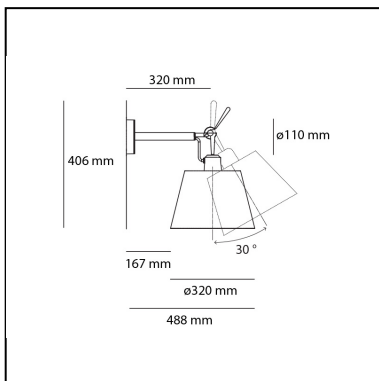

DESCRIPTION

Arm and wall support in polished aluminium; diffuser in parchment paper on a plastic frame. The code refers to the luminaire's body only

IP20 Dimmerable: +0-