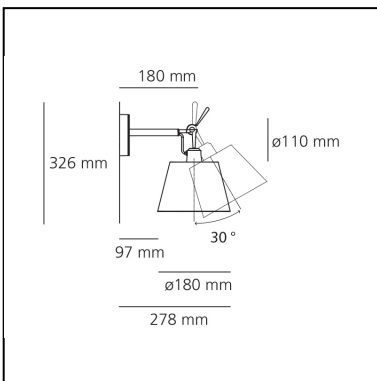

## DESCRIPTION

Arm and wall support in polished aluminium; diffuser in parchment paper on a plastic frame. The code refers to the luminaire's body only

IP20      Dimmerable: 

## DIMENSIONS

- Length: **278 mm**
- Height: **326 mm**
- Diameter: **180 mm**
- Base Diameter: **110 mm**
- Rotation: **30°**

## DIMENSIONS

- Length: **368 mm**
- Height: **352 mm**
- Diameter: **240 mm**
- Base Diameter: **110 mm**
- Rotation: **30°**

## DIMENSIONS

- Length: **488 mm**
- Height: **406 mm**
- Diameter: **320 mm**
- Base Diameter: **110 mm**
- Rotation: **30°**