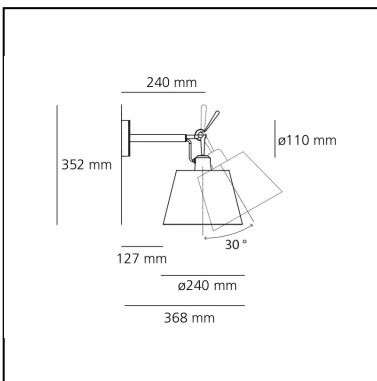

DESCRIPTION

Arm and wall support in polished aluminium; diffuser in parchment paper on a plastic frame. The code refers to the luminaire's body only

IP20 Dimmerable: + -