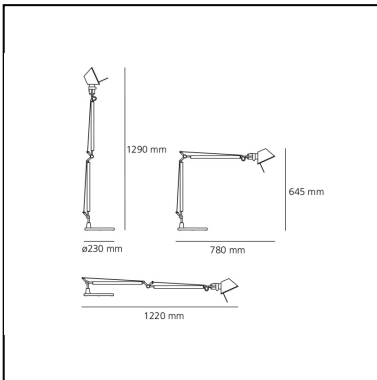

LUMINAIRE

- Watt: **10,5W**
- Voltage: **220V-240V**
- Delivered lumen output: **615lm**
- Efficiency: **58%**
- Efficacy: **61.49lm/W**
- CRI: **80**

Notes

Interchangeable support: table base, clamp, desk fixed support and twin support that allows two independent lamp units to be fitted. Possibility to mount LED source on E27 Socket. Complete lamp consists of body lamp + accessories

DESCRIPTION

Base and cantilevered arms in polished aluminium; diffuser in matt anodised aluminium; joints and supports in polished aluminium. System of spring balancing. The code refers to the luminaire's body only

FEATURES

- Product Code: **A001000**
- Colour: **Aluminium**
- Installation: **Table**
- Material: **aluminium, steel**
- Series: **Design Collection**
- design by: **Michele De Lucchi, Giancarlo Fassina**

DIMENSIONS

- Length: **780 mm**
- Height: **645 mm**
- Base Diameter: **230 mm**
- Max Extension Height: **1290 mm**
- Max Extension Length: **1220 mm**
- Impact Resistance: **N/D**
- Glow Wire Test: **N/D°**

SOURCES NOT INCLUDED

- Category: **LED RETROFIT**
- Number: **1**
- Watt: **8W**
- Socket: **E27**