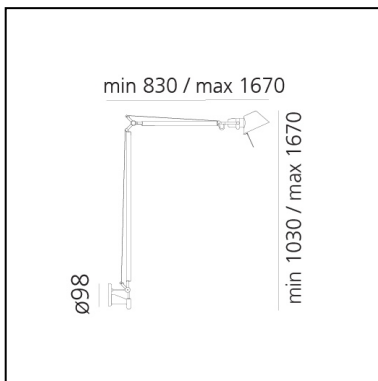

Tolomeo Braccio LED - 2700K

Michele De Lucchi
Giancarlo Fassina

IP20   **EAC** **CE**

LUMINAIRE

- Watt: **8W**
- Voltage: **100-240V**
- Delivered lumen output: **737lm**
- CCT: **2700K**
- Efficiency: **73%**
- Efficacy: **92.08lm/W**
- CRI: **90**
- Dimmer Typology: **Microswitch Dimmer**

DIMENSIONS

- Length: **830 mm**
- Height: **1030 mm**
- Max Extension Height: **1670 mm**
- Max Extension Length: **1670 mm**

SOURCES INCLUDED

- Category: **Led**
- Number: **1**
- Watt: **5,5W**
- Color temperature (K): **2700K**
- CRI: **90**

- Length: **830 mm**
- Height: **1030 mm**
- Max Extension Height: **1670 mm**
- Max Extension Length: **1670 mm**

SOURCES NOT INCLUDED

- Category: **LED RETROFIT**
- Number: **1**
- Watt: **8W**
- Socket: **E27**

DIMENSIONS

- Length: **830 mm**
- Height: **1030 mm**
- Max Extension Height: **1670 mm**
- Max Extension Length: **1670 mm**

SOURCES INCLUDED

- Category: **Led**
- Number: **1**
- Watt: **5,5W**
- Color temperature (K): **3000K**
- CRI: **90**