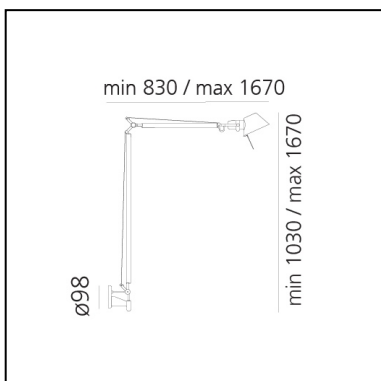

LUMINAIRE

- Watt: **10,5W**
- Voltage: **220V-240V**
- Delivered lumen output: **615lm**
- Efficiency: **58%**
- Efficacy: **61.49lm/W**
- CRI: **80**

Notes

Possibility to mount LED source on E27 Socket

DESCRIPTION

Cantilevered arms in polished aluminium; diffuser in matt anodised aluminium; joints and wall support in polished aluminium. System of spring balancing.

FEATURES

- Product Code: **A029050**
- Colour: **Aluminum**
- Installation: **Wall**
- Material: **Aluminium**
- Series: **Design Collection**
- design by: **Michele De Lucchi, Giancarlo Fassina**

DIMENSIONS

- Length: **830 mm**
- Height: **1030 mm**
- Max Extension Height: **1670 mm**
- Max Extension Length: **1670 mm**

SOURCES NOT INCLUDED

- Category: **LED RETROFIT**
- Number: **1**
- Watt: **8W**
- Socket: **E27**