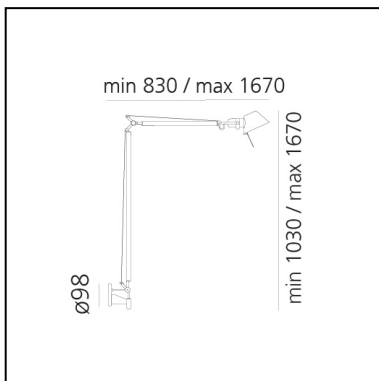

LUMINAIRE

- Watt: **8W**
- Voltage: **100-240V**
- Delivered lumen output: **761lm**
- CCT: **3000K**
- Efficiency: **100%**
- Efficacy: **95.10lm/W**
- CRI: **90**
- Dimmer Typology: **Microswitch Dimmer**

DESCRIPTION

Cantilevered arms in polished aluminium; diffuser in matt anodised aluminium; joints and wall support in polished aluminium. System of spring balancing.

FEATURES

- Product Code: **A046050**
- Colour: **Aluminium**
- Installation: **Wall**
- Material: **Aluminium**
- Series: **Design Collection**
- design by: **Michele De Lucchi, Giancarlo Fassina**

DIMENSIONS

- Length: **830 mm**
- Height: **1030 mm**
- Max Extension Height: **1670 mm**
- Max Extension Length: **1670 mm**

SOURCES INCLUDED

- Category: **Led**
- Number: **1**
- Watt: **5,5W**
- Color temperature (K): **3000K**
- CRI: **90**