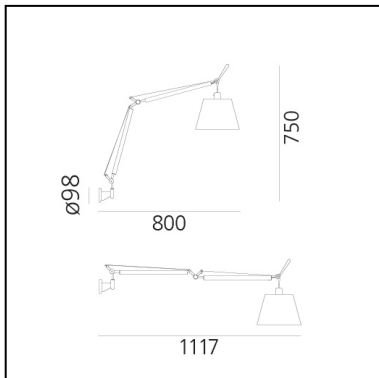

Tolomeo basculante parete - Body Lamp with Parchment Diffuser 180

Michele De Lucchi
Giancarlo Fassina

IP20   EAC 

LUMINAIRE

- Watt: **7,5W**
- Voltage: **220V-240V**
- Delivered lumen output: **816lm**
- Efficiency: **77%**
- Efficacy: **116.58lm/W**
- CRI: **80**

DIMENSIONS

- Length: **800 mm**
- Height: **750 mm**
- Max Extension Length: **1120 mm**

SOURCES NOT INCLUDED

- Category: **LED RETROFIT**
- Number: **1**
- Watt: **8W**
- Socket: **E27**

Accessories

Wall support -
Aluminium
A025150

FEATURES

- Product Code: **0947020A**
- Colour: **Grey**
- Installation: **Wall**
- Material: **Aluminium, satin**
- Series: **Design Collection**
- design by: **Michele De Lucchi, Giancarlo Fassina**

DIMENSIONS

- Length: **800 mm**
- Height: **750 mm**
- Max Extension Length: **1120 mm**

SOURCES NOT INCLUDED

- Category: **LED RETROFIT**
- Number: **1**
- Watt: **8W**
- Socket: **E27**