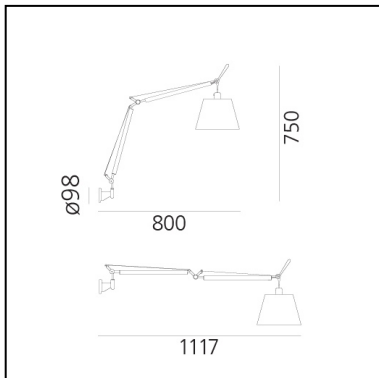

LUMINAIRE

- Watt: **7,5W**
- Voltage: **220V-240V**
- Delivered lumen output: **816lm**

Notes

Possibility to mount LED source on E27 Socket. Complete lamp consists of body lamp + accessories

Accessories

Wall support -
Aluminium
A025150

DESCRIPTION

Cantilevered arms in polished aluminium; diffuser in silk satin fabric on a plastic frame; wall support in polished aluminium. System of spring balancing. The code refers to the luminaire's body only

FEATURES

- Product Code: **0947020A**
- Colour: **Grey**
- Installation: **Wall**
- Material: **Aluminium, satin**
- Series: **Design Collection**
- design by: **Michele De Lucchi, Giancarlo Fassina**

DIMENSIONS

- Length: **800 mm**
- Height: **750 mm**
- Max Extension Length: **1120 mm**

SOURCES NOT INCLUDED

- Category: **LED RETROFIT**
- Number: **1**
- Watt: **8W**
- Socket: **E27**