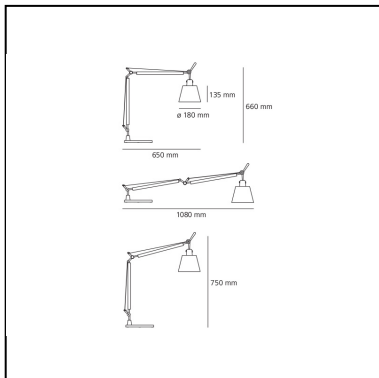

Tolomeo basculante tavolo - Body Lamp with Parchment Diffuser 180

Michele De Lucchi
Giancarlo Fassina

IP20   EAC

LUMINAIRE

- Watt: **7,5W**
- Voltage: **220V-240V**
- Delivered lumen output: **816lm**
- Efficiency: **77%**
- Efficacy: **116.58lm/W**
- CRI: **80**

Notes

Interchangeable support: table base, clamp, desk fixed support and twin support that allows two independent lamp units to be fitted. Possibility to mount LED source on E27 Socket. Complete lamp consists of body lamp + accessories

DIMENSIONS

- Height: **660 mm**
- Diameter: **180 mm**
- Base Diameter: **230 mm**
- Max Extension Height: **750 mm**
- Max Extension Length: **1080 mm**
- Impact Resistance: **N/D**
- Glow Wire Test: **N/D°**