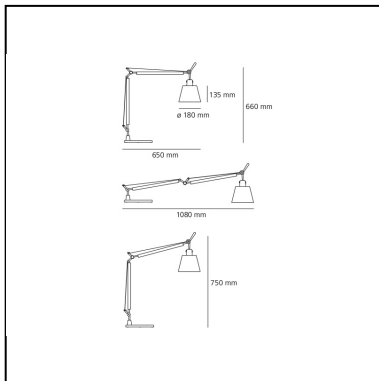

LUMINAIRE

- Watt: **7,5W**
- Voltage: **220V-240V**
- Delivered lumen output: **816lm**

Notes

Interchangeable support: table base, clamp, desk fixed support and twin support that allows two independent lamp units to be fitted. Possibility to mount LED source on E27 Socket. Complete lamp consists of body lamp + accessories

DESCRIPTION

Base and cantilevered arms in polished aluminium; diffuser in silk satin fabric on a plastic frame; joints in polished aluminium. System of spring balancing. The code refers to the luminaire's body only

FEATURES

- Product Code: **0947020A**
- Colour: **Grey**
- Installation: **Table**
- Material: **Aluminium, silk satin fabric and steel**
- Series: **Design Collection**
- design by: **Michele De Lucchi, Giancarlo Fassina**

DIMENSIONS

- Height: **660 mm**
- Diameter: **180 mm**
- Base Diameter: **230 mm**
- Max Extension Height: **750 mm**
- Max Extension Length: **1080 mm**
- Impact Resistance: **N/D**
- Glow Wire Test: **N/D°**

SOURCES NOT INCLUDED

- Category: **LED RETROFIT**
- Number: **1**
- Watt: **8W**
- Socket: **E27**