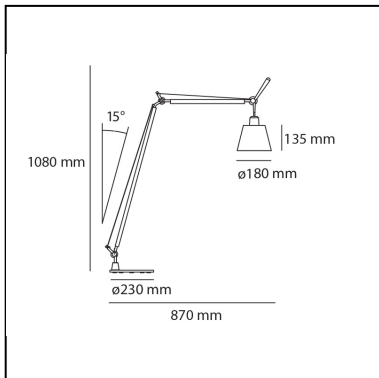

LUMINAIRE

- Watt: **7,5W**
- Voltage: **220V-240V**
- Delivered lumen output: **816lm**
- Efficiency: **77%**
- Efficacy: **116.58lm/W**
- CRI: **80**

Notes

System of spring balancing. The diffuser normally used, remains vertical regardless of the angle of the arm. Possibility to mount LED source on E27 Socket. Complete lamp consists of body lamp + accessories

DESCRIPTION

Cantilevered arms in polished aluminium; joint in polished aluminium; diffuser in silk satin fabric on a plastic frame. The code is referred to the body lamp only

FEATURES

- Product Code: **A014610**
- Colour: **Grey**
- Installation: **Floor**
- Material: **Aluminium, silk satin fabric, steel**
- Series: **Design Collection**
- design by: **Michele De Lucchi, Giancarlo Fassina**

DIMENSIONS

- Height: **1080 mm**
- Diameter: **180 mm**
- Max Extension Length: **870 mm**
- Impact Resistance: **N/D**
- Glow Wire Test: **N/D°**

SOURCES NOT INCLUDED

- Category: **LED RETROFIT**
- Number: **1**
- Watt: **8W**
- Socket: **E27**