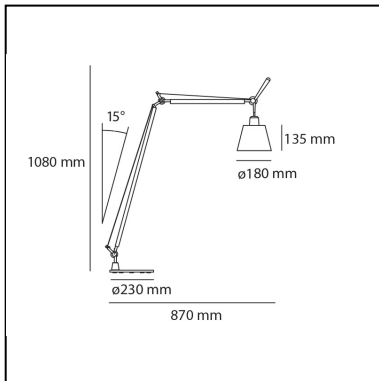

LUMINAIRE

- Watt: **7,5W**
- Voltage: **220V-240V**
- Delivered lumen output: **816lm**
- Efficiency: **77%**
- Efficacy: **116.58lm/W**
- CRI: **80**

Notes

System of spring balancing. The diffuser normally used, remains vertical regardless of the angle of the arm. Possibility to mount LED source on E27 Socket. Complete lamp consists of body lamp + accessories

DESCRIPTION

Cantilevered arms in polished aluminium; joint in polished aluminium; diffuser in parchment paper on a plastic frame. The code is referred to the body lamp only

FEATURES

- Product Code: **A014600**
- Colour: **Natural**
- Installation: **Floor**
- Material: **Aluminium, parchment paper, steel**
- Series: **Design Collection**
- design by: **Michele De Lucchi, Giancarlo Fassina**

DIMENSIONS

- Height: **1080 mm**
- Diameter: **180 mm**
- Max Extension Length: **870 mm**
- Impact Resistance: **N/D**
- Glow Wire Test: **N/D°**

SOURCES NOT INCLUDED

- Category: **LED RETROFIT**
- Number: **1**
- Watt: **8W**
- Socket: **E27**