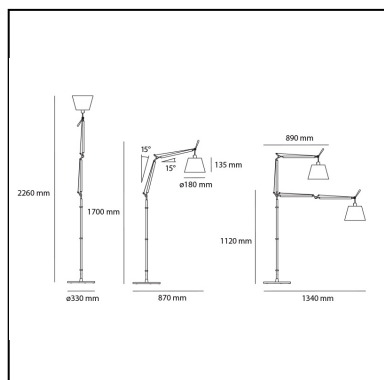

Tolomeo basculante terra - Body Lamp with Parchment Diffuser 180

Michele De Lucchi
Giancarlo Fassina

IP20   **EAC**  

LUMINAIRE

- Watt: **7,5W**
- Voltage: **220V-240V**
- Delivered lumen output: **816lm**
- Efficiency: **77%**
- Efficacy: **116.58lm/W**
- CRI: **80**

DIMENSIONS

- Height: **1700 mm**
- Diameter: **180 mm**
- Max Extension Length: **870 mm**
- Impact Resistance: **N/D**

SOURCES NOT INCLUDED

- Category: **LED RETROFIT**
- Number: **1**
- Watt: **8W**
- Socket: **E27**

IP20   **EAC**  

LUMINAIRE

- Watt: **7,5W**
- Voltage: **220V-240V**
- Delivered lumen output: **816lm**
- Efficiency: **77%**
- Efficacy: **116.58lm/W**

Notes

System of spring balancing. The diffuser normally used, remains vertical regardless of the angle of the arm. Possibility to mount LED source on E27 Socket. Complete lamp consists of body lamp + accessories