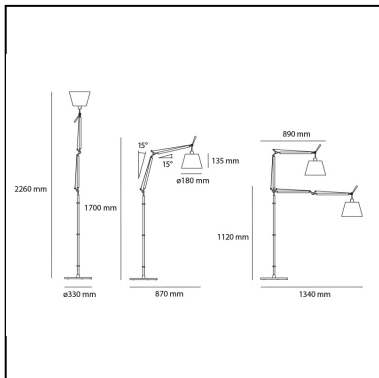

DESCRIPTION

Cantilevered arms in polished aluminium; two joints in polished aluminium; diffuser in parchment paper on a plastic frame. The code is referred to the body lamp only

FEATURES

- Product Code: **0947010A**
- Colour: **Natural**
- Installation: **Floor**
- Material: **Aluminium, parchment paper, steel**
- Series: **Design Collection**
- design by: **Michele De Lucchi, Giancarlo Fassina**

DIMENSIONS

- Height: **1700 mm**
- Diameter: **180 mm**
- Max Extension Length: **870 mm**
- Impact Resistance: **N/D**

SOURCES NOT INCLUDED

- Category: **LED RETROFIT**
- Number: **1**
- Watt: **8W**
- Socket: **E27**

IP20   **EAC**  

LUMINAIRE

- Watt: **7,5W**
- Voltage: **220V-240V**
- Delivered lumen output: **816lm**
- Efficiency: **77%**
- Efficacy: **116.58lm/W**

Notes

System of spring balancing. The diffuser normally used, remains vertical regardless of the angle of the arm. Possibility to mount LED source on E27 Socket. Complete lamp consists of body lamp + accessories