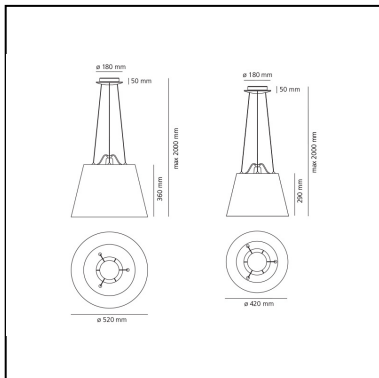

Tolomeo Mega suspension - Body lamp - Black - Body Lamp

Michele De Lucchi
Giancarlo Fassina

IP20     Dimmerable: 

LUMINAIRE

- Watt: **21W**
- Voltage: **220V-240V**
- Delivered lumen output: **1411lm**

Notes

FEATURES

- Product Code: **0782030A**
- Colour: **Black**
- Installation: **Suspension**
- Material: **Aluminum**
- Series: **Design Collection**
- design by: **Michele De Lucchi, Giancarlo Fassina**

DIMENSIONS

- Base Width: **50 mm**
- Base Diameter: **180 mm**
- Max Height from ceiling: **2000 mm**

SOURCES NOT INCLUDED

- Category: **LED RETROFIT**
- Number: **1**
- Watt: **21W**
- Socket: **E27**

Accessories

Black fabric diffuser ø 520 mm 0772040A

DIMENSIONS

- Base Width: **50 mm**
- Base Diameter: **180 mm**
- Max Height from ceiling: **2000 mm**

SOURCES NOT INCLUDED

- Category: **LED RETROFIT**
- Number: **1**
- Watt: **21W**
- Socket: **E27**

Accessories