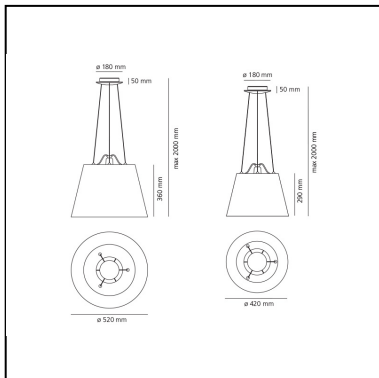

LUMINAIRE

- Watt: **21W**
- Voltage: **220V-240V**
- Delivered lumen output: **1411lm**
- Efficiency: **58%**
- Efficacy: **67.20lm/W**
- CRI: **80**

Notes

Possibility to mount LED source on E27 Socket. Complete lamp consists of body lamp + accessories

DESCRIPTION

Aluminium and transparent injection-moulded methacrylate structure; diffuser in parchment paper on a plastic frame. The code refers to the luminaire's body only, for the diffusers options please consult the "Accessory" section.

FEATURES

- Product Code: **0782010A**
- Colour: **Alluminium**
- Installation: **Suspension**
- Material: **Aluminum**
- Series: **Design Collection**
- design by: **Michele De Lucchi, Giancarlo Fassina**

DIMENSIONS

- Base Width: **50 mm**
- Base Diameter: **180 mm**
- Max Height from ceiling: **2000 mm**

SOURCES NOT INCLUDED

- Category: **LED RETROFIT**
- Number: **1**
- Watt: **21W**
- Socket: **E27**