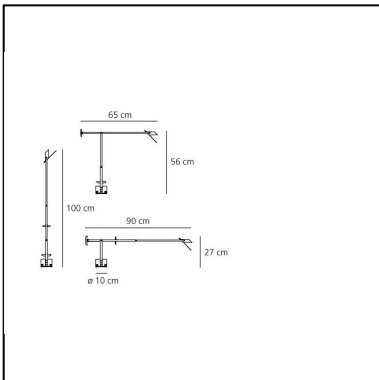

LUMINAIRE

- Transformer availability: **Integrated**
- Watt: **3,3W**
- Voltage: **220V-240V**
- Delivered lumen output: **191lm**
- Efficiency: **48%**
- Efficacy: **63.67lm/W**
- CRI: **80**

Notes

Button with two illumination intensities

DESCRIPTION

Artemide celebrates Tizio's 50th anniversary with a special version in Richard Sapper's favorite red. Tizio is not only a masterpiece of Artemide collection but also an icon of Italian design.

Designed 50 years ago, it is still absolutely contemporary also thanks to a new integrated LED source.

An elegant synthesis of intelligent components elaborated by Richard Sapper has created a timeless product.

"When we presented it, there was nothing like it on the market, it was revolutionary. Tizio is beautiful in any different position, it is a harmonious object in all its parts, you move it with one hand and it is always extremely precise. It is not that we don't change anything over the years because we can't, we don't change anything because that's the way it is."

Ernesto Gismondi, 2014

FEATURES

- Product Code: **A005010**
- Colour: **Black**
- Installation: **Table**
- Material: **aluminium, technopolymer**
- Series: **Design Collection**
- Environment: **Indoor**
- Area contract: **Hospitality, Office, Residential**
- Emission: **Direct Adjustable**
- design by: **Richard Sapper**

DIMENSIONS

- Length: **650 mm**
- Height: **560 mm**
- Base Diameter: **100 mm**
- Max Extension Height: **1000 mm**
- Max Extension Length: **900 mm**
- Impact Resistance: **N/D**
- Glow Wire Test: **N/D°**

SOURCES NOT INCLUDED

- Category: **LED RETROFIT**
- Number: **1**
- Watt: **2,5W**
- Socket: **GY6.35**