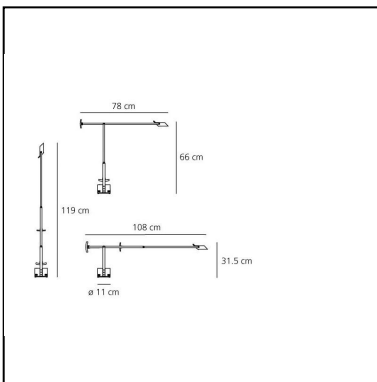

LUMINAIRE

- Transformer availability: **Integrated**
- Watt: **8W**
- Voltage: **220V-240V**
- Delivered lumen output: **468lm**
- CCT: **3000K**
- Efficiency: **61%**
- Efficacy: **58.49lm/W**
- CRI: **90**
- Dimmer Typology: **Microswitch Dimmer**

DESCRIPTION

Artemide celebrates Tizio's 50th anniversary with a special version in Richard Sapper's favorite red. Tizio is not only a masterpiece of Artemide collection but also an icon of Italian design. Designed 50 years ago, it is still absolutely contemporary also thanks to a new integrated LED source. An elegant synthesis of intelligent components elaborated by Richard Sapper has created a timeless product. *"When we presented it, there was nothing like it on the market, it was revolutionary. Tizio is beautiful in any different position, it is a harmonious object in all its parts, you move it with one hand and it is always extremely precise. It is not that we don't change anything over the years because we can't, we don't change anything because that's the way it is."* Ernesto Gismondi, 2014

FEATURES

- Product Code: **A009210**
- Colour: **Black**
- Installation: **Table**
- Material: **aluminium, technopolymer**
- Series: **Design Collection**
- Environment: **Indoor**
- Area contract: **Hospitality, Office, Residential**
- Emission: **Direct Adjustable**
- design by: **Richard Sapper**

DIMENSIONS

- Length: **780 mm**
- Height: **660 mm**
- Base Diameter: **110 mm**
- Max Extension Height: **1190 mm**
- Max Extension Length: **1080 mm**
- Inclination: **-42+42**

SOURCES INCLUDED

- Category: **Led**
- Number: **1**
- Watt: **6.75W**
- Delivered lumen output: **764lm**
- Color temperature (K): **3000K**
- CRI: **90**
- Color Tolerance: **MacAdam 2SDCM**
- Efficacy: **113lm/W**
- Service Life: **118000-L90**