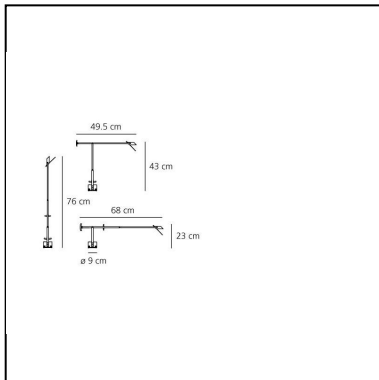

LUMINAIRE

- Transformer availability: **Integrated**
- Watt: **2,7W**
- Voltage: **220V-240V**
- Delivered lumen output: **150lm**
- Efficiency: **48%**
- Efficacy: **75.22lm/W**
- CRI: **80**

Notes

Button with two illumination intensities

DESCRIPTION

Artemide celebrates Tizio's 50th anniversary with a special version in Richard Sapper's favorite red. Tizio is not only a masterpiece of Artemide collection but also an icon of Italian design. Designed 50 years ago, it is still absolutely contemporary also thanks to a new integrated LED source. An elegant synthesis of intelligent components elaborated by Richard Sapper has created a timeless product. *"When we presented it, there was nothing like it on the market, it was revolutionary. Tizio is beautiful in any different position, it is a harmonious object in all its parts, you move it with one hand and it is always extremely precise. It is not that we don't change anything over the years because we can't, we don't change anything because that's the way it is."* Ernesto Gismondi, 2014

FEATURES

- Product Code: **A008100**
- Colour: **Black**
- Installation: **Table**
- Material: **Aluminum**
- Series: **Design Collection**
- Environment: **Indoor**
- Area contract: **Hospitality, Office, Residential**
- Emission: **Direct Adjustable**
- design by: **Richard Sapper**

DIMENSIONS

- Length: **495 mm**
- Height: **430 mm**
- Base Diameter: **90 mm**
- Max Extension Height: **760 mm**
- Max Extension Length: **680 mm**
- Impact Resistance: **N/D**
- Glow Wire Test: **N/D°**

SOURCES NOT INCLUDED

- Category: **LED RETROFIT**
- Number: **1**
- Watt: **2,4W**
- Socket: **G4**