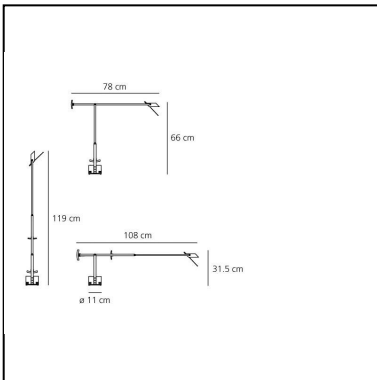

LUMINAIRE

- Transformer availability: **Integrated**
- Watt: **3,3W**
- Voltage: **220V-240V**
- Delivered lumen output: **191lm**
- Efficiency: **48%**
- Efficacy: **63.67lm/W**
- CRI: **80**

DESCRIPTION

Artemide celebrates Tizio's 50th anniversary with a special version in Richard Sapper's favorite red. Tizio is not only a masterpiece of Artemide collection but also an icon of Italian design. Designed 50 years ago, it is still absolutely contemporary also thanks to a new integrated LED source. An elegant synthesis of intelligent components elaborated by Richard Sapper has created a timeless product. *"When we presented it, there was nothing like it on the market, it was revolutionary. Tizio is beautiful in any different position, it is a harmonious object in all its parts, you move it with one hand and it is always extremely precise. It is not that we don't change anything over the years because we can't, we don't change anything because that's the way it is."* Ernesto Gismondi, 2014

FEATURES

- Product Code: **A009010**
- Colour: **Black**
- Installation: **Table**
- Material: **aluminium, technopolymer**
- Series: **Design Collection**
- Environment: **Indoor**
- Area contract: **Hospitality, Office, Residential**
- Emission: **Direct Adjustable**
- design by: **Richard Sapper**

DIMENSIONS

- Length: **780 mm**
- Height: **660 mm**
- Base Diameter: **110 mm**
- Max Extension Height: **1190 mm**
- Max Extension Length: **1080 mm**
- Inclination: **-42+42**
- Impact Resistance: **N/D**
- Glow Wire Test: **N/D°**

SOURCES NOT INCLUDED

- Category: **LED RETROFIT**
- Number: **1**
- Watt: **2,5W**
- Socket: **GY6.35**