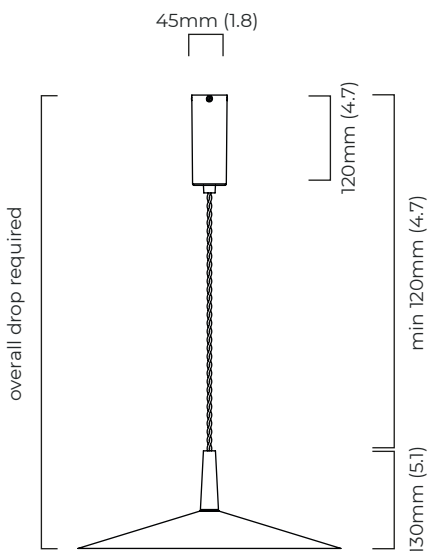

TINTO SMALL PENDANT

Inspired by the gentle incline of Scotland's Tinto Hill and chosen for its ability to cast light downward in a dramatic way, the shallow solid brass shade brings a refined simplicity to an interior.

FINISH

all satin brass
TINPESSBSB

dark bronze shade and finial with satin brass drop rod
and ceiling rose
TINPEBZSB

satin brass shade and finial with dark bronze drop rod
and ceiling rose
TINPESSBBZ

all dark bronze
TINPEBZBZ

all satin brass with black silk braided flex
TINPESSBBF

all dark bronze with black silk braided flex
TINPEBZBF

SUSPENSION

drop rod with ceiling box or flex (120v supplied with round silk flex)

please specify the required overall drop from the ceiling to the bottom of the fitting

BULBS

integrated LED - trailing edge dimmable - 8w - 2700k

WEIGHT

5kg (11lbs)

CERTIFICATION