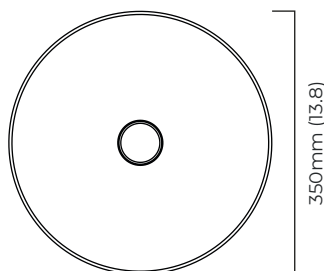

TINTO SMALL PENDANT

Inspired by the gentle incline of Scotland's Tinto Hill and chosen for its ability to cast light downward in a dramatic way, the shallow solid brass shade brings a refined simplicity to an interior.

FINISH

all satin brass
TINPESSBSB

dark bronze shade and finial with satin brass drop rod
and ceiling rose
TINPEBZSB

satin brass shade and finial with dark bronze drop rod
and ceiling rose
TINPESSBBZ

all dark bronze
TINPEBZBZ

all satin brass with black silk braided flex
TINPESSBBF

all dark bronze with black silk braided flex
TINPEBZBF

SUSPENSION

drop rod with ceiling box or flex (120v supplied with round silk flex)

please specify the required overall drop from the ceiling to the bottom of the fitting

BULBS

integrated LED - trailing edge dimmable - 8w - 2700k

WEIGHT

5kg (11lbs)

CERTIFICATION