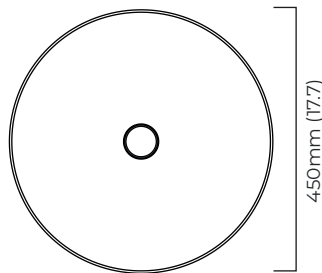

TINTO MEDIUM PENDANT

Inspired by the gentle incline of Scotland's Tinto Hill and chosen for its ability to cast light downward in a dramatic way, the shallow solid brass shade brings a refined simplicity to an interior.

FINISH

all satin brass
TINPEMSBSB

dark bronze shade and finial with satin brass drop rod and ceiling rose
TINPEMBZSB

satin brass shade and finial with dark bronze drop rod and ceiling rose
TINPEMSBBZ

all dark bronze
TINPEMBZBZ

all satin brass with black silk braided flex
TINPEMSBBF

all dark bronze with black silk braided flex
TINPEMBZBF

SUSPENSION

drop rod with ceiling box or flex (120v supplied with round silk flex)

please specify the required overall drop from the ceiling to the bottom of the fitting

BULBS

integrated LED - trailing edge dimmable - 8w - 2700k

WEIGHT

7kg (15.4lbs)

CERTIFICATION