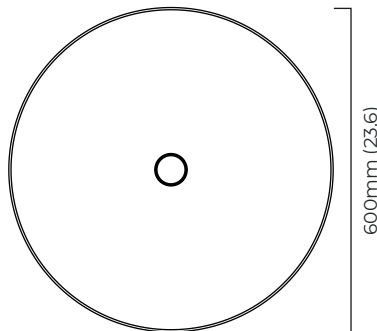

TINTO LARGE PENDANT

Inspired by the gentle incline of Scotland's Tinto Hill and chosen for its ability to cast light downward in a dramatic way, the shallow solid brass shade brings a refined simplicity to an interior.

FINISH

all satin brass
TINPELSBSB

dark bronze shade and finial with satin brass drop rod and ceiling rose
TINPELBZSB

satin brass shade and finial with dark bronze drop rod and ceiling rose
TINPELSBBZ

all dark bronze
TINPELBZBZ

all satin brass with black silk braided flex
TINPELSBBF

all dark bronze with black silk braided flex
TINPELBZBF

SUSPENSION

drop rod with ceiling box or flex (120v supplied with round silk flex)

please specify the required overall drop from the ceiling to the bottom of the fitting

BULBS

integrated LED - trailing edge dimmable - 8w - 2700k

WEIGHT

9kg (19.8lbs)

CERTIFICATION