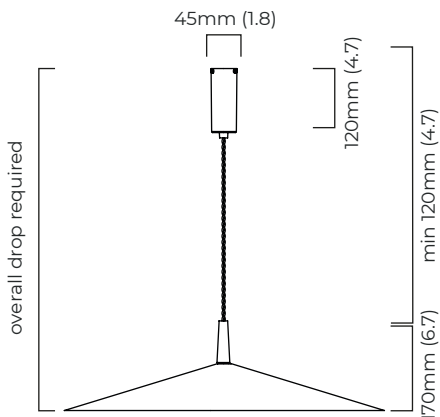

TINTO LARGE PENDANT

Inspired by the gentle incline of Scotland's Tinto Hill and chosen for its ability to cast light downward in a dramatic way, the shallow solid brass shade brings a refined simplicity to an interior.

FINISH

all satin brass
TINPELSBSB

dark bronze shade and finial with satin brass drop rod and ceiling rose
TINPELBZSB

satin brass shade and finial with dark bronze drop rod and ceiling rose
TINPELSBBZ

all dark bronze
TINPELBZBZ

all satin brass with black silk braided flex
TINPELSBBF

all dark bronze with black silk braided flex
TINPELBZBF

SUSPENSION

drop rod with ceiling box or flex (120v supplied with round silk flex)

please specify the required overall drop from the ceiling to the bottom of the fitting

BULBS

integrated LED - trailing edge dimmable - 8w - 2700k

WEIGHT

9kg (19.8lbs)

CERTIFICATION