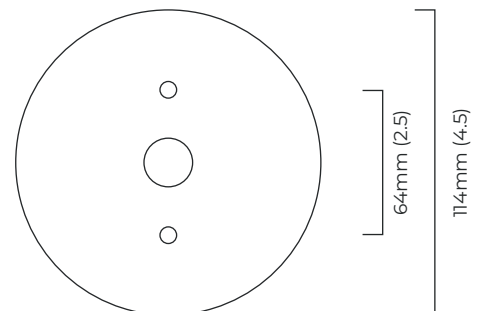

North America junction box cover