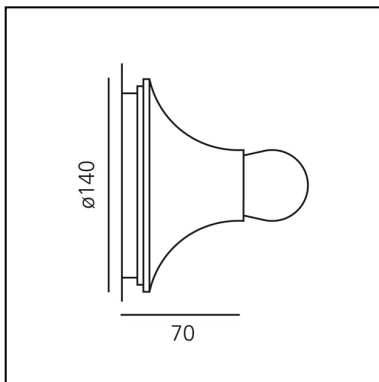

LUMINAIRE

- Watt: **30W**
- Voltage: **220V-240V**

Notes

Packaged individually. It is possible to create multiple configurations.

FEATURES

- Product Code: **A048150**
- Colour: **Anthracite grey**
- Installation: **CeilingWall**
- Material: **Polycarbonate**
- Series: **Design Collection**
- Environment: **Indoor**
- Area contract: **Residential**
- Emission: **Direct**
- design by: **Vico Magistretti**

DIMENSIONS

- Width: **70 mm**
- Diameter: **140 mm**

NOT INCLUDED SOURCES

- Category: **HALO**
- Number: **1**
- Watt: **30W**
- Socket: **E27**
- Color temperature (K): **2800K**

ALTERNATIVE SOURCES

- Category: **LED RETROFIT**
- Number: **1**
- Watt: **6W**
- Delivered lumen output: **470lm**
- Socket: **E27**