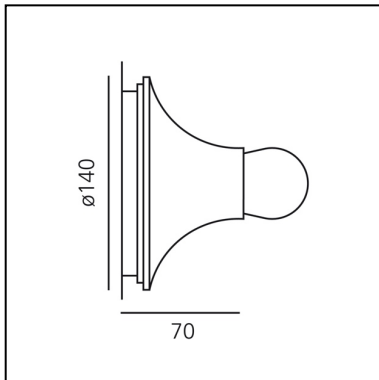

LUMINAIRE

- Watt: **30W**
- Voltage: **220V-240V**

Notes

Packaged individually. It is possible to create multiple configurations.

FEATURES

- Product Code: **A048170**
- Colour: **Orange**
- Installation: **CeilingWall**
- Material: **Polycarbonate**
- Series: **Design Collection**
- Environment: **Indoor**
- Area contract: **Residential**
- Emission: **Direct**
- design by: **Vico Magistretti**

DIMENSIONS

- Width: **70 mm**
- Diameter: **140 mm**

NOT INCLUDED SOURCES

- Category: **HALO**
- Number: **1**
- Watt: **30W**
- Socket: **E27**
- Color temperature (K): **2800K**

ALTERNATIVE SOURCES

- Category: **LED RETROFIT**
- Number: **1**
- Watt: **6W**
- Delivered lumen output: **470lm**
- Socket: **E27**