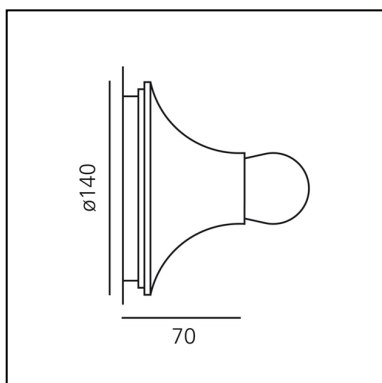

LUMINAIRE

- Watt: **30W**
- Voltage: **220V-240V**

Notes

Packaged individually. It is possible to create multiple configurations.

FEATURES

- Product Code: **A048100**
- Colour: **Transparent**
- Installation: **CeilingWall**
- Material: **Polycarbonate**
- Series: **Design Collection**
- Environment: **Indoor**
- Area contract: **Residential**
- Emission: **Direct**
- design by: **Vico Magistretti**

DIMENSIONS

- Width: **70 mm**
- Diameter: **140 mm**

NOT INCLUDED SOURCES

- Category: **HALO**
- Number: **1**
- Watt: **30W**
- Socket: **E27**
- Color temperature (K): **2800K**

ALTERNATIVE SOURCES

- Category: **LED RETROFIT**
- Number: **1**
- Watt: **6W**
- Delivered lumen output: **470lm**
- Socket: **E27**