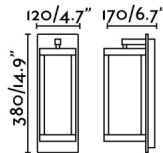

General characteristics

Fixation	Wall
Type	I
IP	54
voltage	100V-240V
Hertz	50/60Hz
Power	13W

Material

Body/Structure	Aluminium
Diffuser	Glass

Finish

Body/Structure	Dark Grey
Diffuser	Transparent

Lighting characteristics

Light source included	Yes
Temperature	3000K
MacAdam Steps	2 SDCM
LM	600lm
CRI	>80
LED lifetime	LM80
Light direction	Ambient lighting
Energy classification	E

Driver

Requires Driver	Yes
Driver embedded	Yes

File download

General documents	Download >
Images	Download >
2D / 3D	Download >
	Download >
BIM	Download >