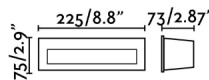

General characteristics

Fixation	Wall
Type	I
IP	65
voltage	220V-240V
Hertz	50/60Hz
Flush box	Yes
Flush box dimensions	215x65x70mm
Power	8W
Cutting size	215x65mm

Material

Body/Structure	Aluminium
Diffuser	PC