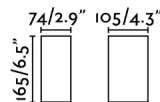

General characteristics

Fixation	Wall
Type	I
IP	65
voltage	220V-240V
Hertz	50/60Hz
Power	6W

Material

Body/Structure	Aluminium
Diffuser	Glass

Finish

Body/Structure	Dark Grey
Diffuser	Transparent

Lighting characteristics

Light source included	Yes
Temperature	3000K
MacAdam Steps	5 SDCM
LM	180lm
CRI	>80
LED lifetime	LM80
Adjustable opening degrees	No
Light direction	Indirect lighting
Energy classification	F

Driver

Requires Driver	Yes
Driver embedded	Yes

File download

General documents	Download >
Images	Download >
	Download >
	Download >
	Download >
	Download >