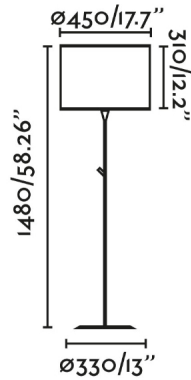

### General characteristics

Fixation	Floor
Type	I
IP	20
voltage	100V-240V
Hertz	50/60Hz
Cable meters	1800mm
Switch type	Push
Power	15W