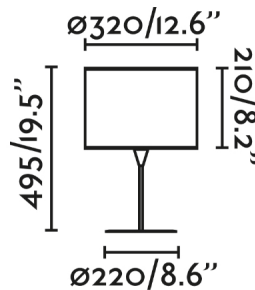

General characteristics

Fixation	Table
Type	II
IP	20
voltage	100V-240V
Hertz	50/60Hz
Cable meters	1500mm
Switch type	On/Off
Power	15W

Material

Body/Structure	Steel
Screen	Rattan

Finish

Body/Structure	Matt Black
Screen	Rattan

Lighting characteristics

Light source included	No
Light direction	Ambient lighting
Bulb socket included	Yes

Driver

Requires Driver	No

File download

General documents	Download >
Images	Download >
	Download >
2D / 3D	Download >
	Download >
BIM	Download >