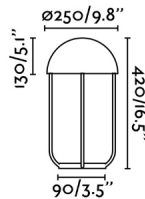

General characteristics

Fixation	Table
Type	II
IP	20
voltage	220V-240V
Hertz	50/60Hz
Cable meters	1800mm
Switch type	On/Off
Power	6W

Material

Body/Structure	Steel
Diffuser	PMMA

Finish

Body/Structure	Matt Black+Matt Gold
Diffuser	Opal