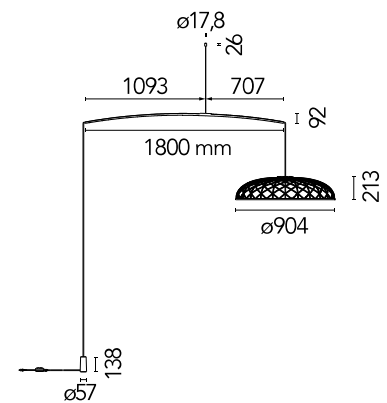

FLOS

■ F6394031 Anthracite

Skynest Motion

Designed by Marcel Wanders, 2022

57W - 1325lm - 2700-2900K - CRI> 90

Diffuse lighting hanging appliance. The dome is a combination of luminous and dark elements arranged into a network and formed of core structures covered with a thin interwoven colourful tubular mesh made from recycled and recyclable fabric produced from polyester. Every single luminous element is powered by special micro-connectors located at the top of the dome and is covered with a two-tone mesh, while the side facing the inside of the dome is always white in order to allow for optimal light emission from the LED module. The appliance is fitted with a built-in balancing system at the top of the dome which helps adjust its balance, making it perfectly stable. The bottom of the dome is completed by an aluminium ring that keeps the dome's entire network structure in place through a simple snap-fit system. The product is assembled with absolutely no glue so it can be fully separated to be recycled in the future and in case of any repairs or replacements. Available lamp finishes: Blue Tourmaline, Almond, Anthracite or Brick Red. Plastic structure painted with the same finish as the lamp, fitted with built-in electronics and dimmer.

Are you a professional and your project needs consulting and support?

[BOOK AN APPOINTMENT](#)

Main specifications

EAN	8059607057216
Mounting	Suspension
Environments	Indoor dry location
Light Source Type	LED
LED type	LED Module
Power (W)	57
System power (W)	57
System flux (lm)	1325

Physical

Colour	Anthracite
Cord colour	Anthracite
Cord length (mm)	6000
Net weight (kg)	6
Package height (mm)	0
Package width (mm)	0
Package length (mm)	0
Package volume (m3)	0.33
IP external	20

Download