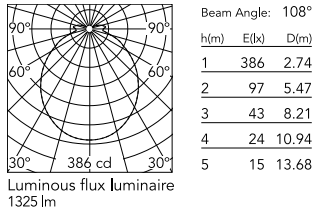

Physical

Colour	Anthracite
Cord colour	Anthracite
Cord length (mm)	6000
Net weight (kg)	6
Package height (mm)	0
Package width (mm)	0
Package length (mm)	0
Package volume (m3)	0.33
IP external	20

Download

Mounting instructions

Photometric Files

LDT / IES

Schematic light drawing

Photometric

Lighting type	Total
Light distribution	Symmetric
CCT (K)	2700-2900
CRI>	90

Electrical

Insulation class	III
Main voltage (Vac)	100-240/48
LED voltage Vf (Vdc)	null
Driver	Integrated
Dimmable	Yes
Dimming type	Electronic 48V
Dimming interface	Dimmer Integrated
Plug type	Type G, Type A, Type C